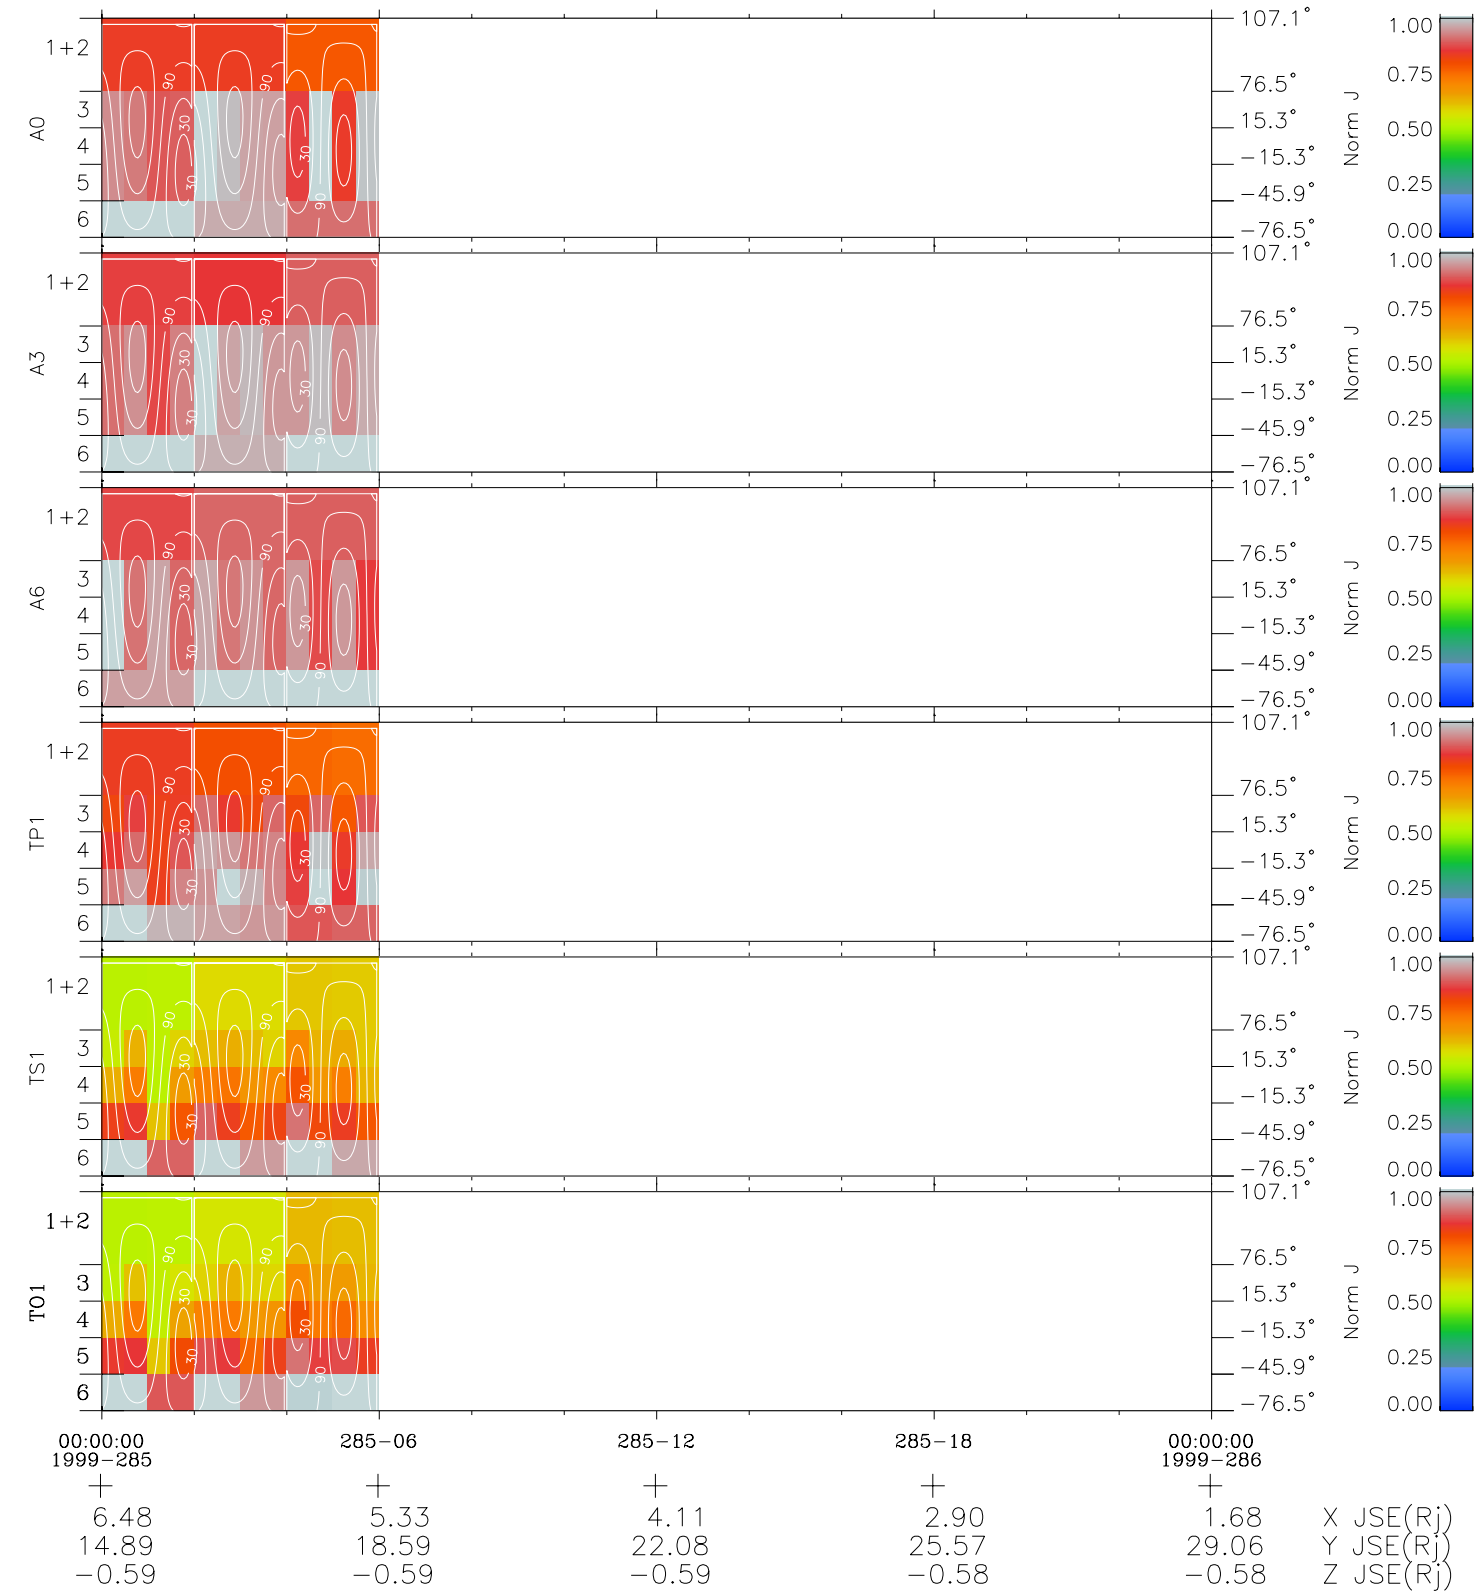

Galileo EPD Real Time All-Sky Anisotropies 99285

Software Version: RTSKY_NORM V 1.20
 Data Production: 06-03-00
 Plot Production: Mon Sep 17 01:37:48 2001
 Color File: wondr3
 Geofactor File: 1.1

- ◇ = Jupiter look direction
- = Corotation look direction