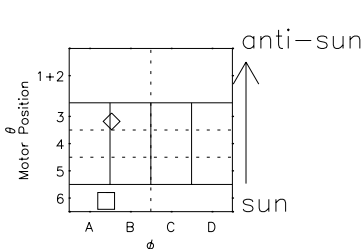

Galileo EPD Real Time All-Sky Anisotropies 99285

Software Version: RTSKY_NORM V 1.20
 Data Production: 06-03-00
 Plot Production: Mon Sep 17 01:37:48 2001
 Color File: wondr3
 Geofactor File: 1.1

- ◇ = Jupiter look direction
- = Corotation look direction