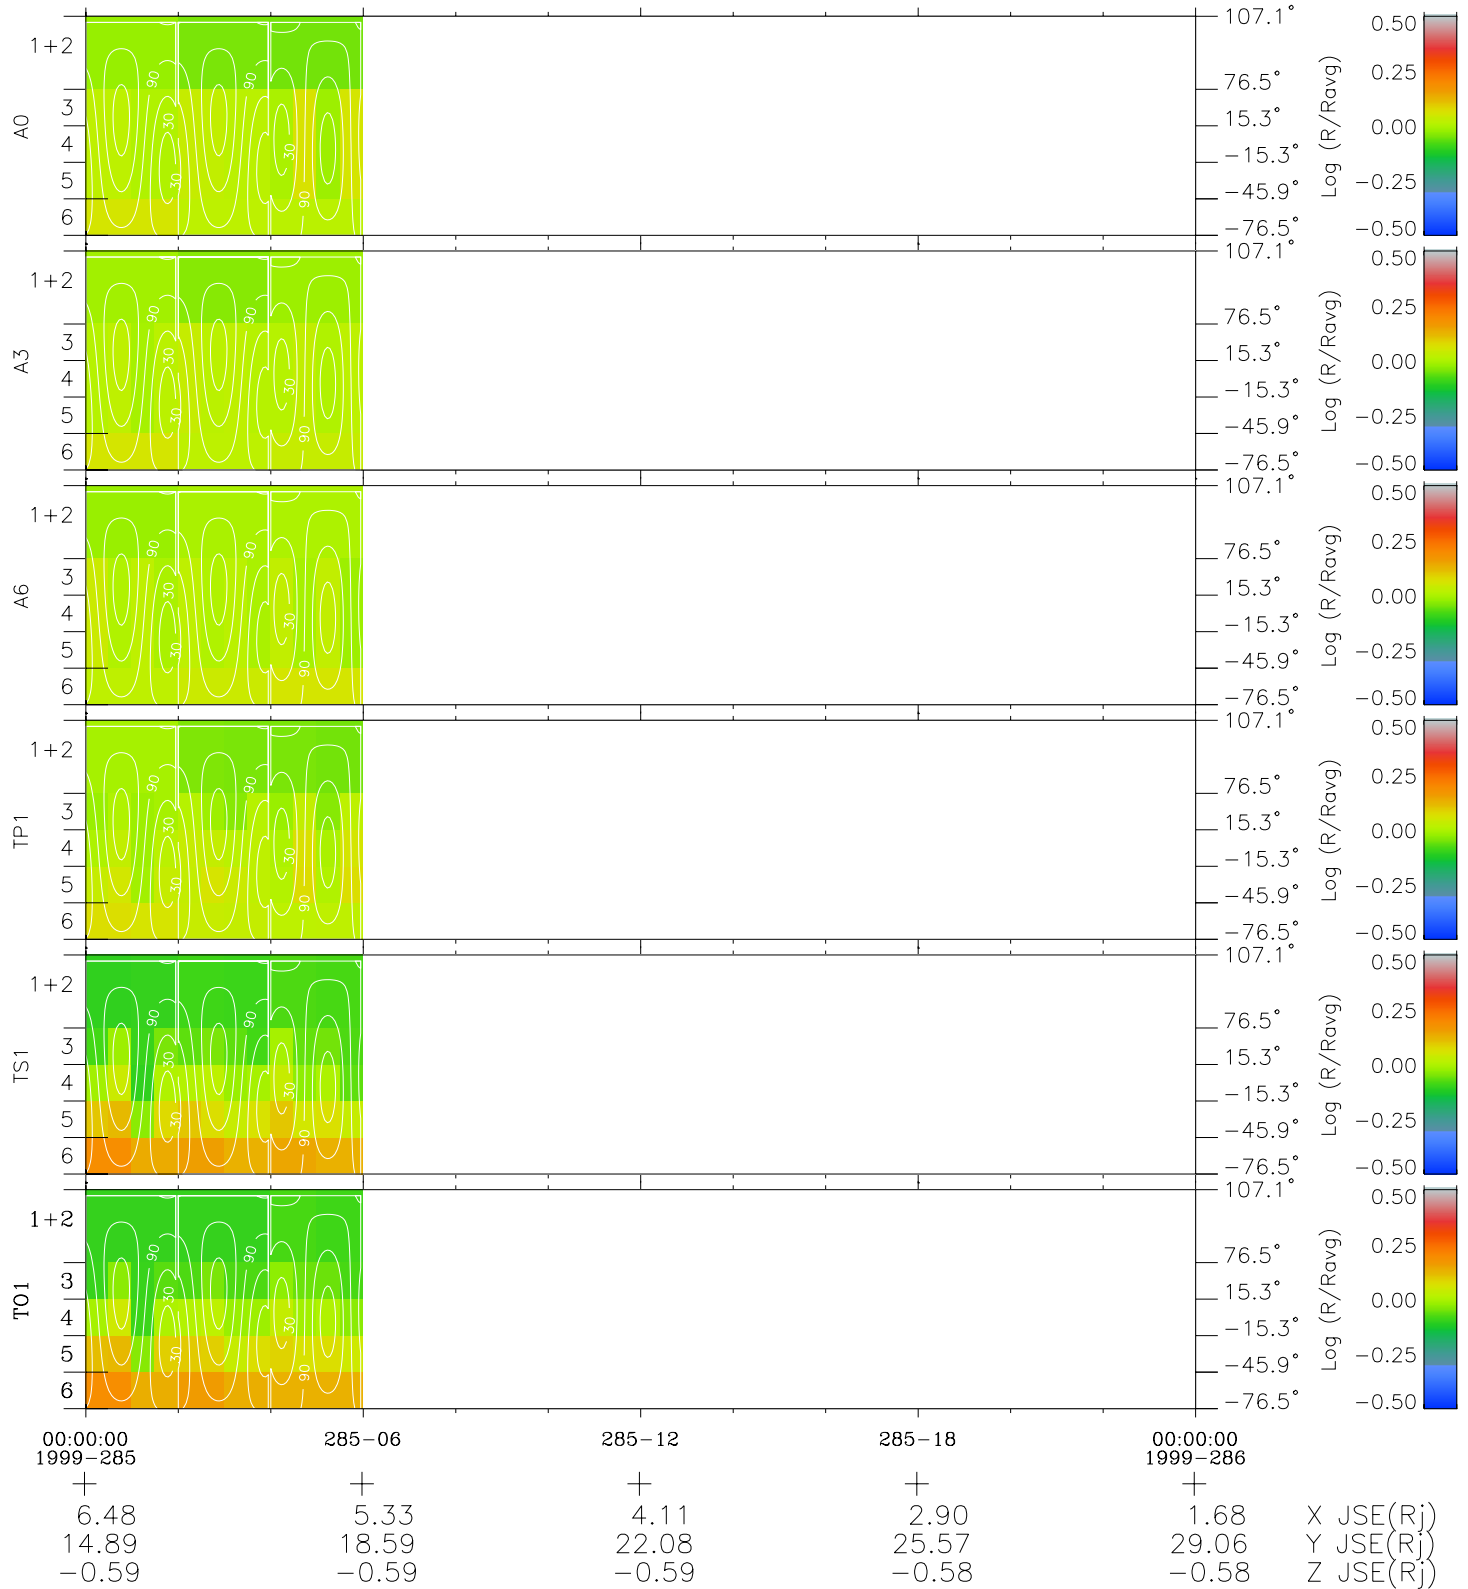

# Galileo EPD Real Time All-Sky Anisotropies 99285

Software Version: RTSKY\_MEAN V 1.20  
 Data Production: 06-03-00  
 Plot Production: Mon Sep 17 01:37:34 2001  
 Color File: wondr3  
 Geofactor File: 1.1

- ◇ = Jupiter look direction
- = Corotation look direction