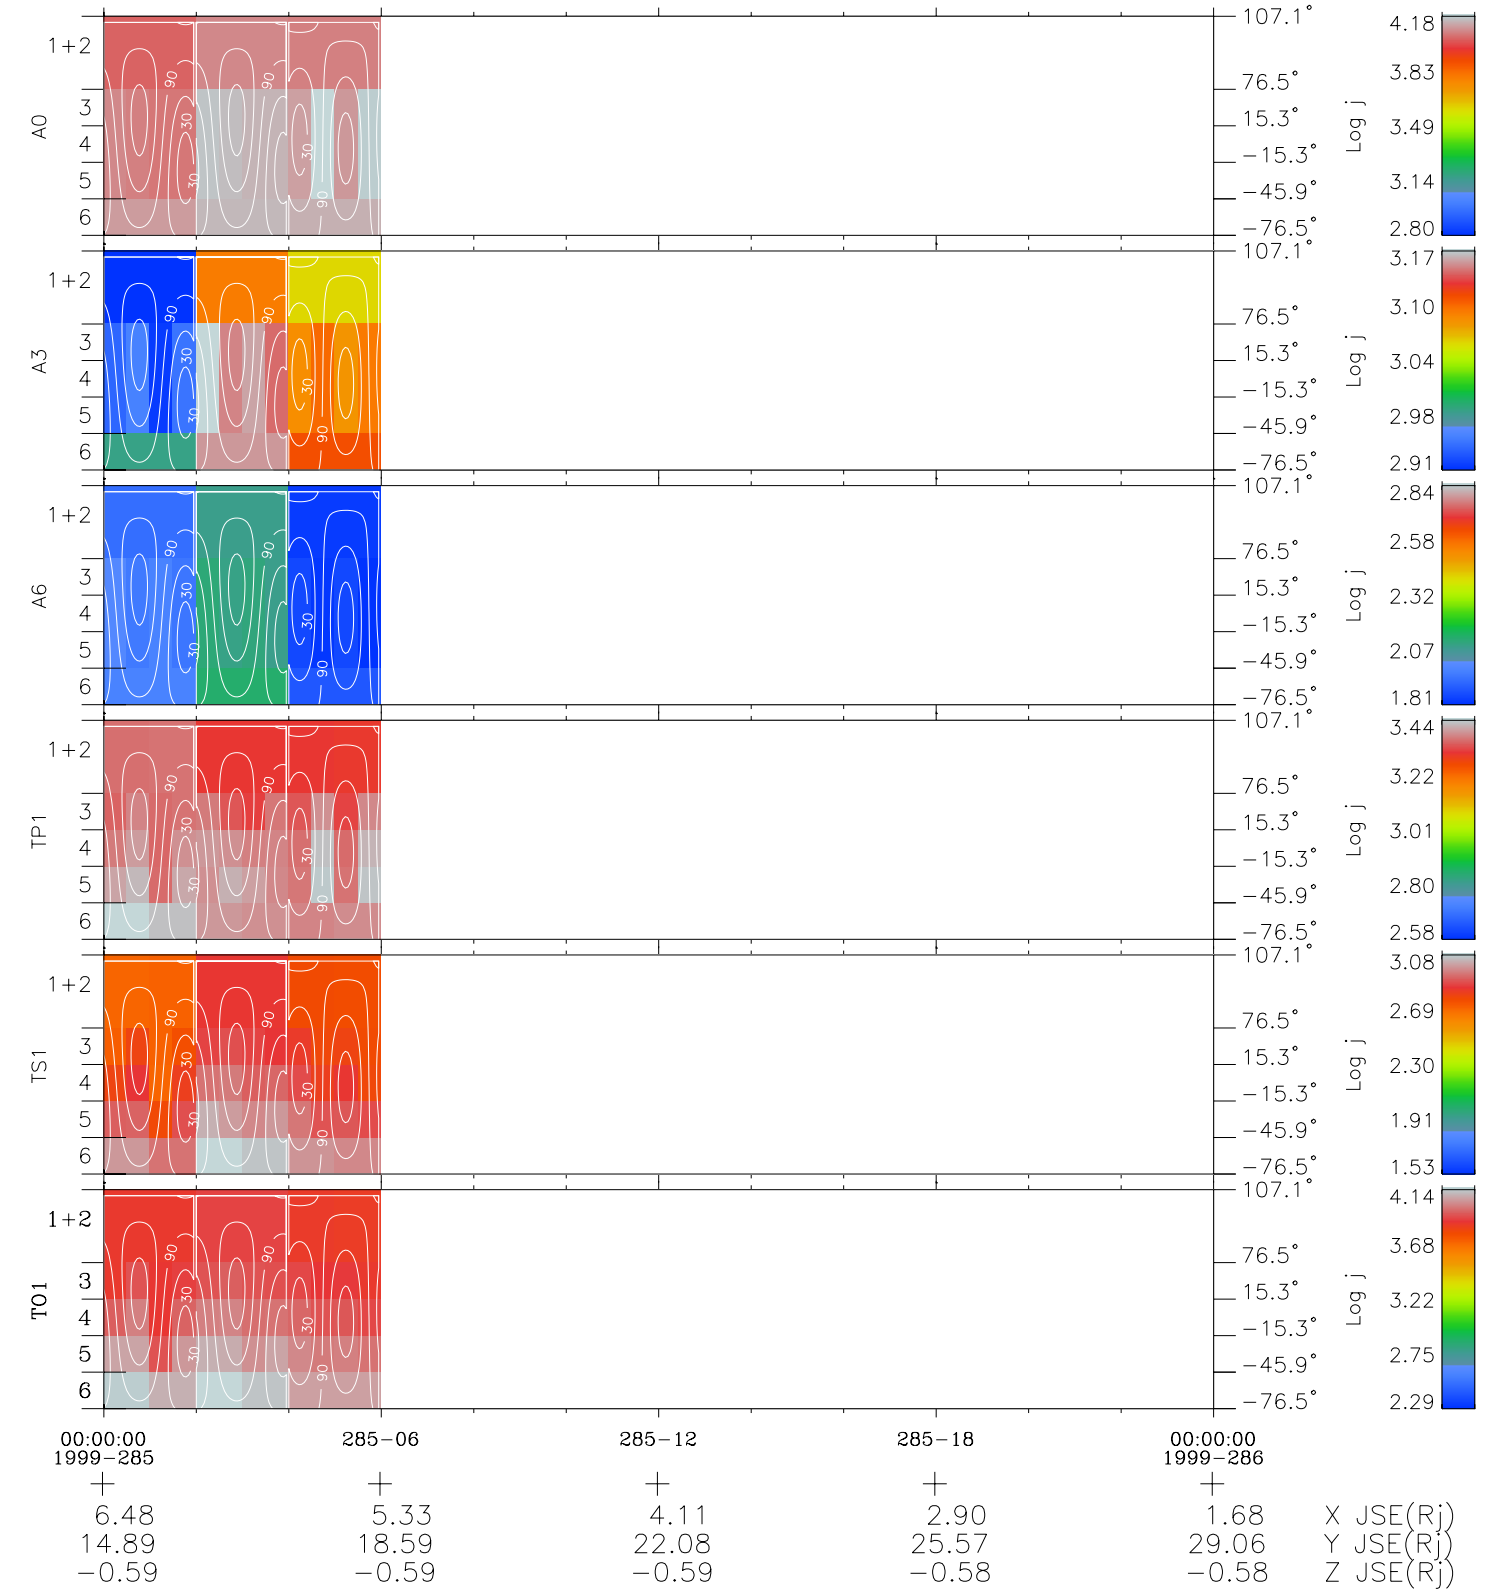

Galileo EPD Real Time All-Sky Anisotropies 99285

Software Version: RTSKY_FLUX V 1.20
 Data Production: 06-03-00
 Plot Production: Mon Sep 17 01:37:41 2001
 Color File: wondr3
 Geofactor File: 1.1

- ◇ = Jupiter look direction
- = Corotation look direction