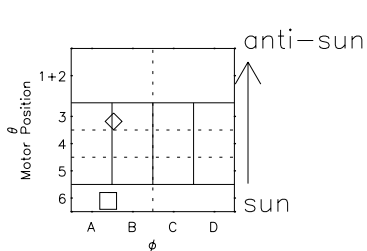

Galileo EPD Real Time All-Sky Anisotropies 99285

Software Version: RTSKY_FLUX V 1.20
 Data Production: 06-03-00
 Plot Production: Mon Sep 17 01:37:41 2001
 Color File: wondr3
 Geofactor File: 1.1

- ◇ = Jupiter look direction
- = Corotation look direction