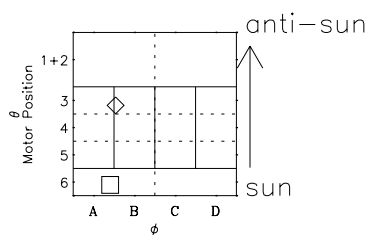

Galileo EPD Real-Time Omni 99285

Software Version: RTLINE_OMNI V 1.20
Data Production: 06-03-00
Plot Production: Mon Sep 17 01:38:36 2001

- ◇ = Jupiter look direction
- = Corotation look direction