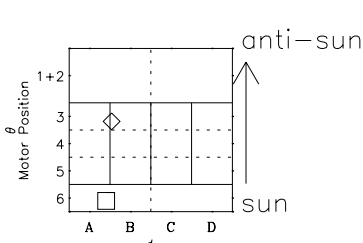

Galileo EPD Real-Time Omni 99285

Software Version: RTLINE_OMNI V 1.20
Data Production: 06-03-00
Plot Production: Mon Sep 17 01:38:35 2001

◇ = Jupiter look direction
□ = Corotation look direction