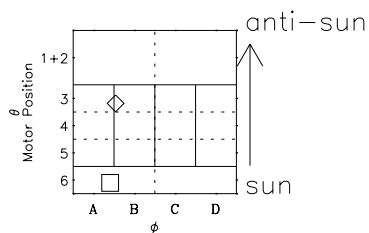

Galileo EPD Real-Time Omni 99285

Software Version: RTLINE_OMNI V 1.20
Data Production: 06-03-00
Plot Production: Mon Sep 17 01:38:35 2001

- ◇ = Jupiter look direction
- = Corotation look direction