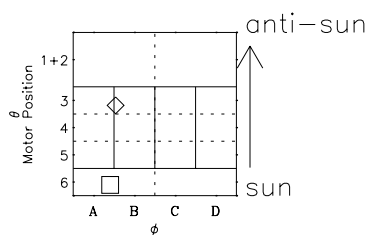

Galileo EPD Real-Time Omni 99285

Software Version: RTLINE_OMNI V 1.20
Data Production: 06-03-00
Plot Production: Mon Sep 17 01:38:34 2001

◇ = Jupiter look direction
□ = Corotation look direction