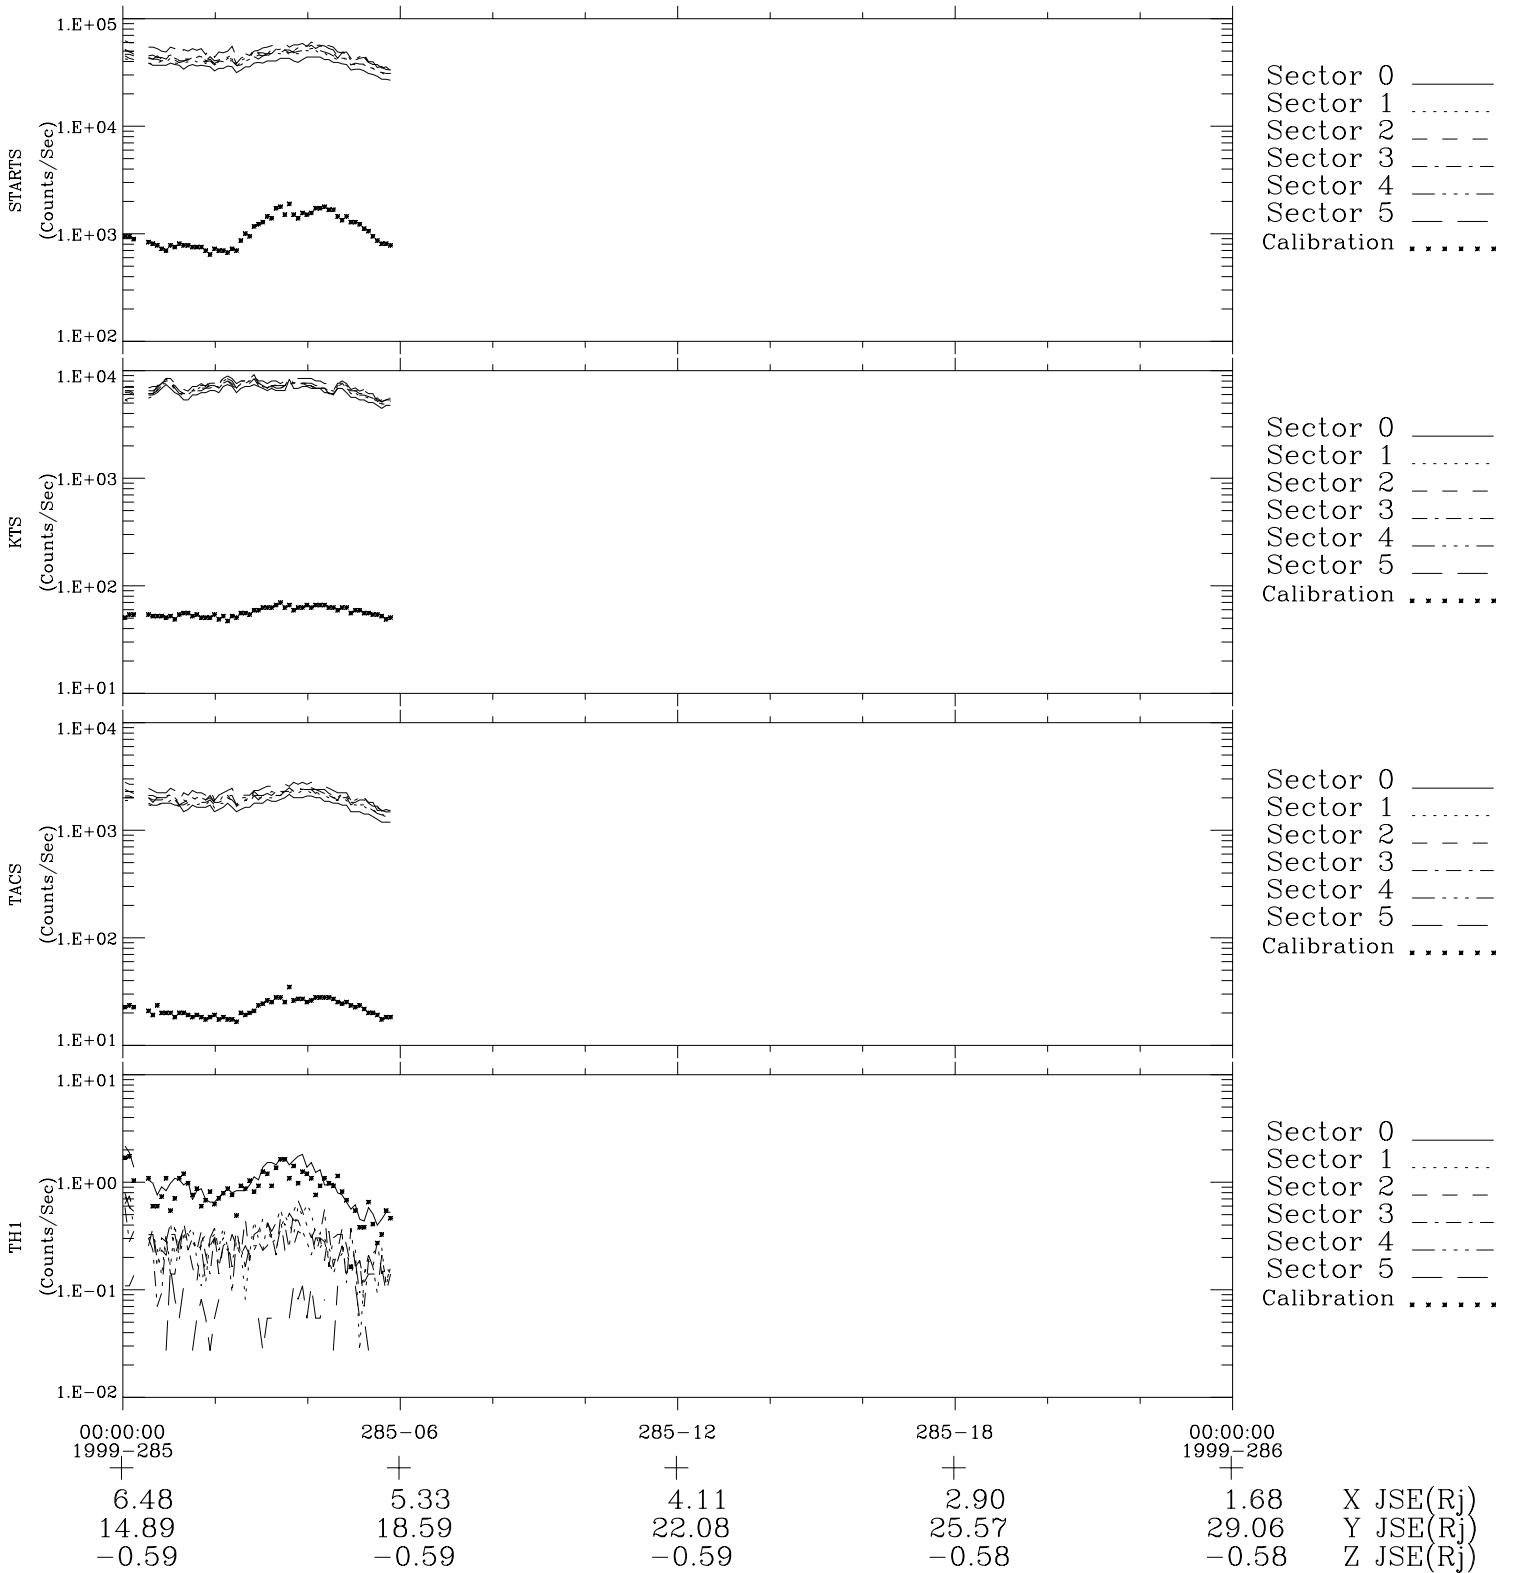

Galileo EPD Real-Time Six-Sector 99285

Software Version: RTLINE_R6 V 1.20
Data Production: 06-03-00
Plot Production: Mon Sep 17 01:38:41 2001

- ◇ = Jupiter look direction
- = Corotation look direction