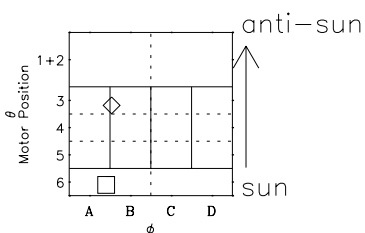

Galileo EPD Real-Time Six-Sector 99285

Software Version: RTLINE_R6 V 1.20
Data Production: 06-03-00
Plot Production: Mon Sep 17 01:38:41 2001

- ◇ = Jupiter look direction
- = Corotation look direction