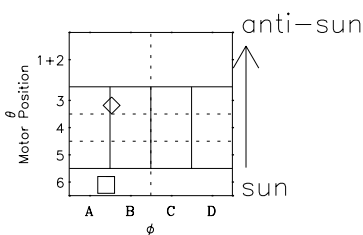

# Galileo EPD Real-Time Six-Sector 99285

Software Version: RTLINE\_R6 V 1.20  
Data Production: 06-03-00  
Plot Production: Mon Sep 17 01:38:40 2001

◇ = Jupiter look direction  
□ = Corotation look direction