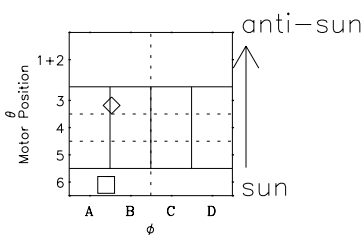

Galileo EPD Real-Time Six-Sector 99285

Software Version: RTLINE_R6 V 1.20
Data Production: 06-03-00
Plot Production: Mon Sep 17 01:38:40 2001

- ◇ = Jupiter look direction
- = Corotation look direction