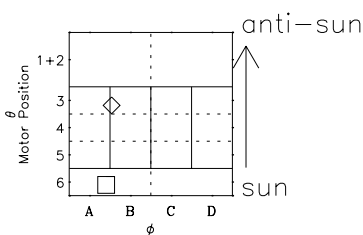

Galileo EPD Real-Time Six-Sector 99285

Software Version: RTLINE_R6 V 1.20
Data Production: 06-03-00
Plot Production: Mon Sep 17 01:38:39 2001

- ◇ = Jupiter look direction
- = Corotation look direction