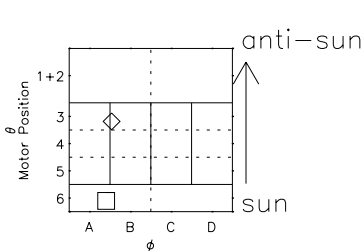

# Galileo EPD Real Elevation Anisotropies 99285

Software Version: RTELEV\_NORM V 1.20  
Data Production: 06-03-00  
Plot Production: Mon Sep 17 01:38:12 2001  
Color File: wondr3  
Geofactor File: 1.1

- ◇ = Jupiter look direction
- = Corotation look direction