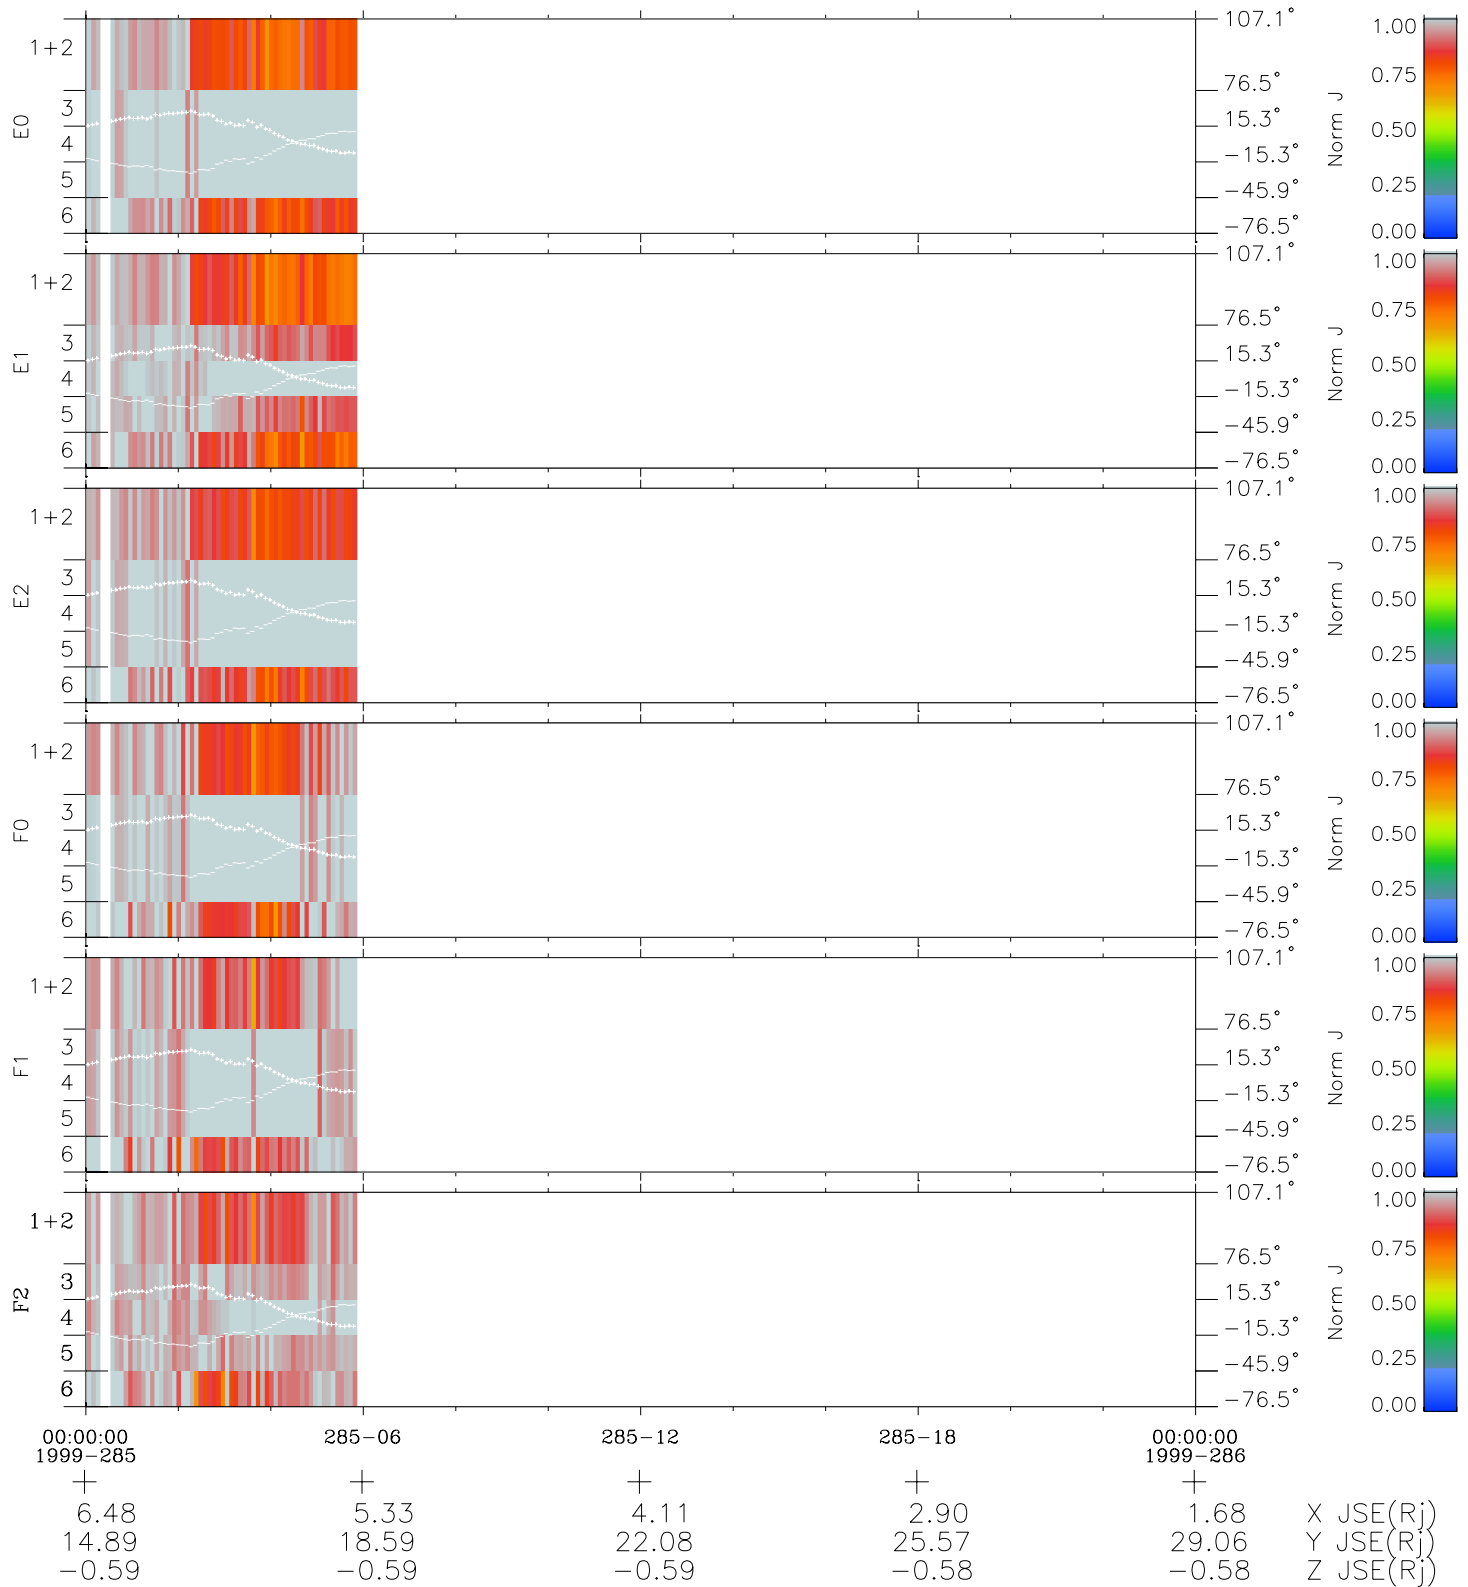

# Galileo EPD Real Elevation Anisotropies 99285

Software Version: RTELEV\_NORM V 1.20  
Data Production: 06-03-00  
Plot Production: Mon Sep 17 01:38:12 2001  
Color File: wondr3  
Geofactor File: 1.1

- ◇ = Jupiter look direction
- = Corotation look direction