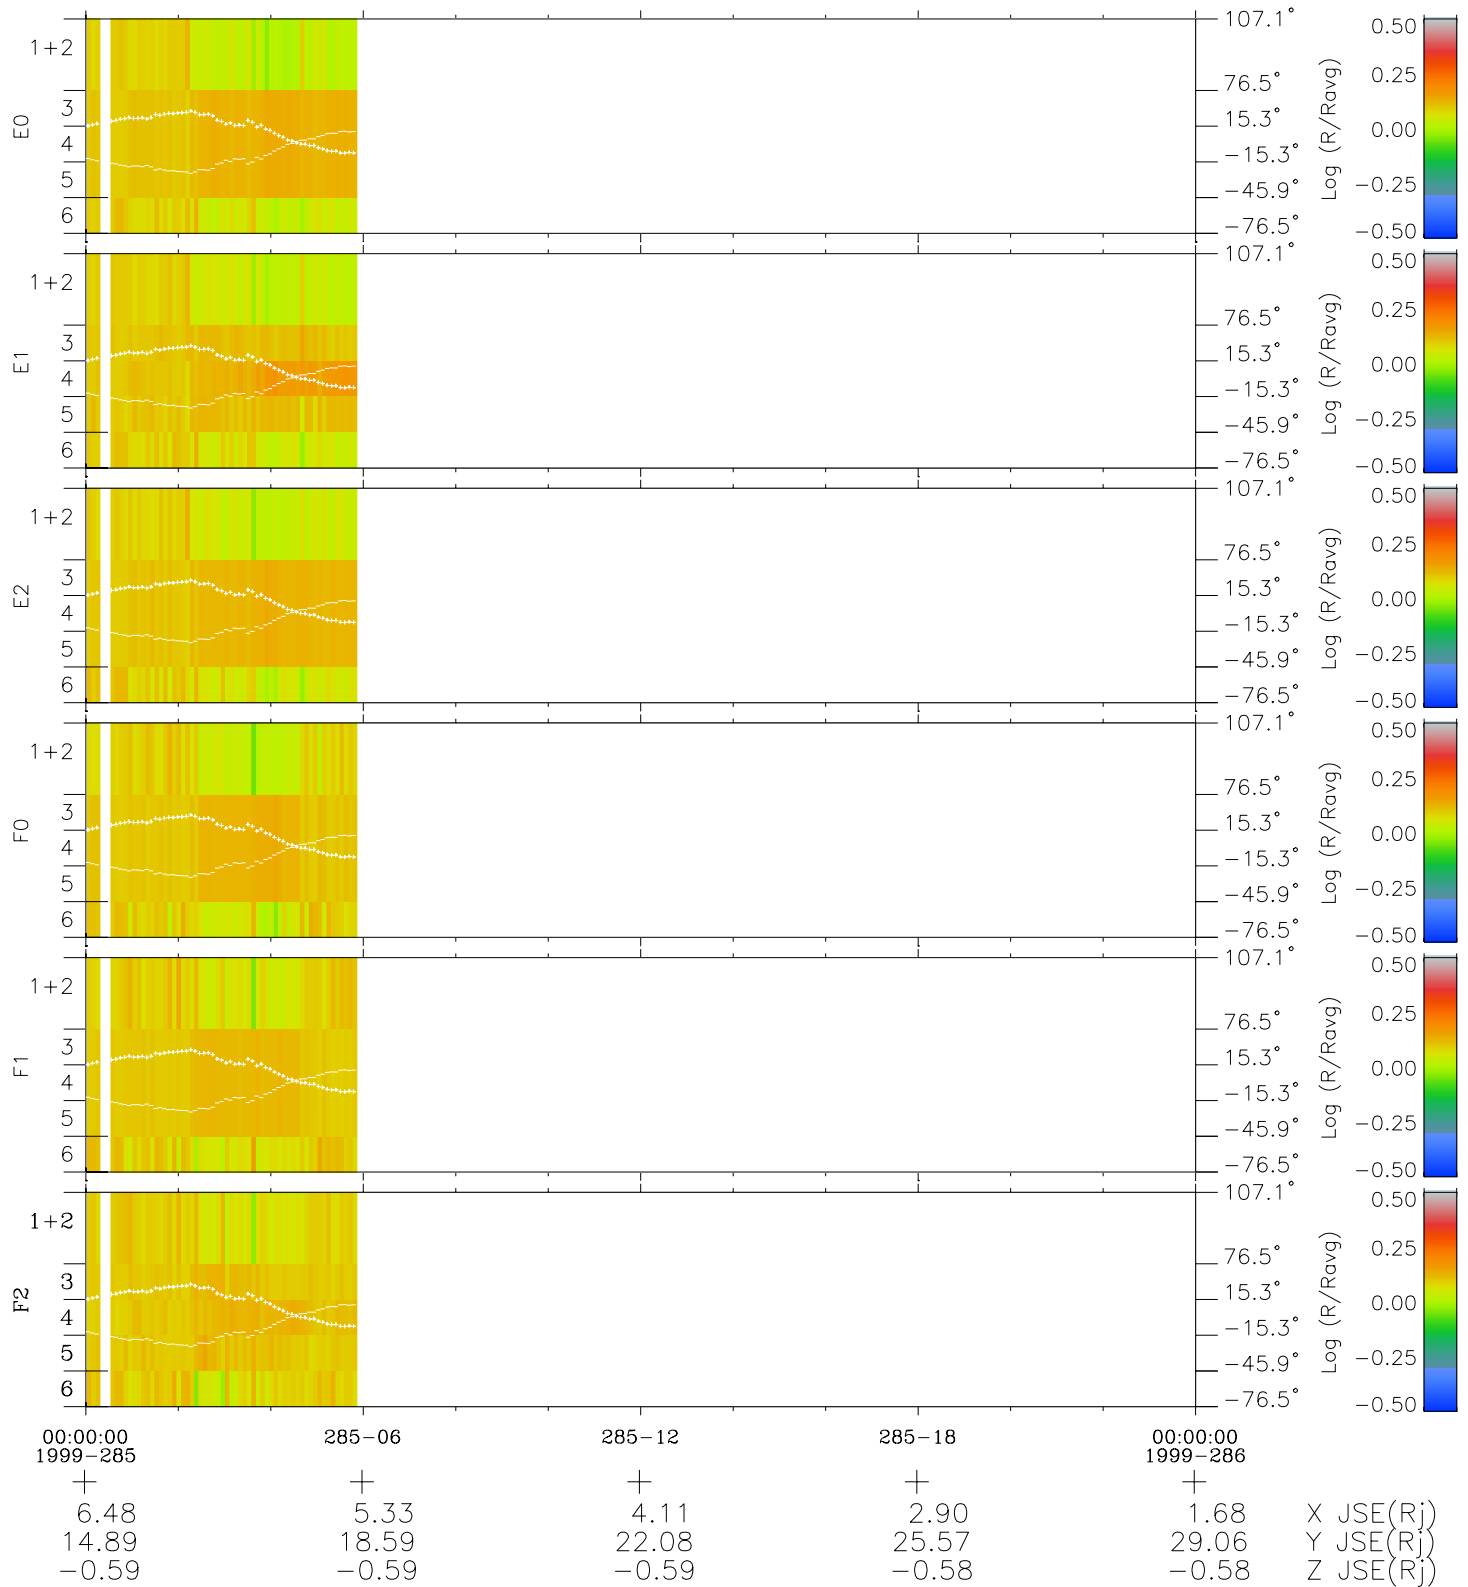

Galileo EPD Real Elevation Anisotropies 99285

Software Version: RTELEV_MEAN V 1.20
 Data Production: 06-03-00
 Plot Production: Mon Sep 17 01:37:58 2001
 Color File: wondr3
 Geofactor File: 1.1

- ◇ = Jupiter look direction
- = Corotation look direction