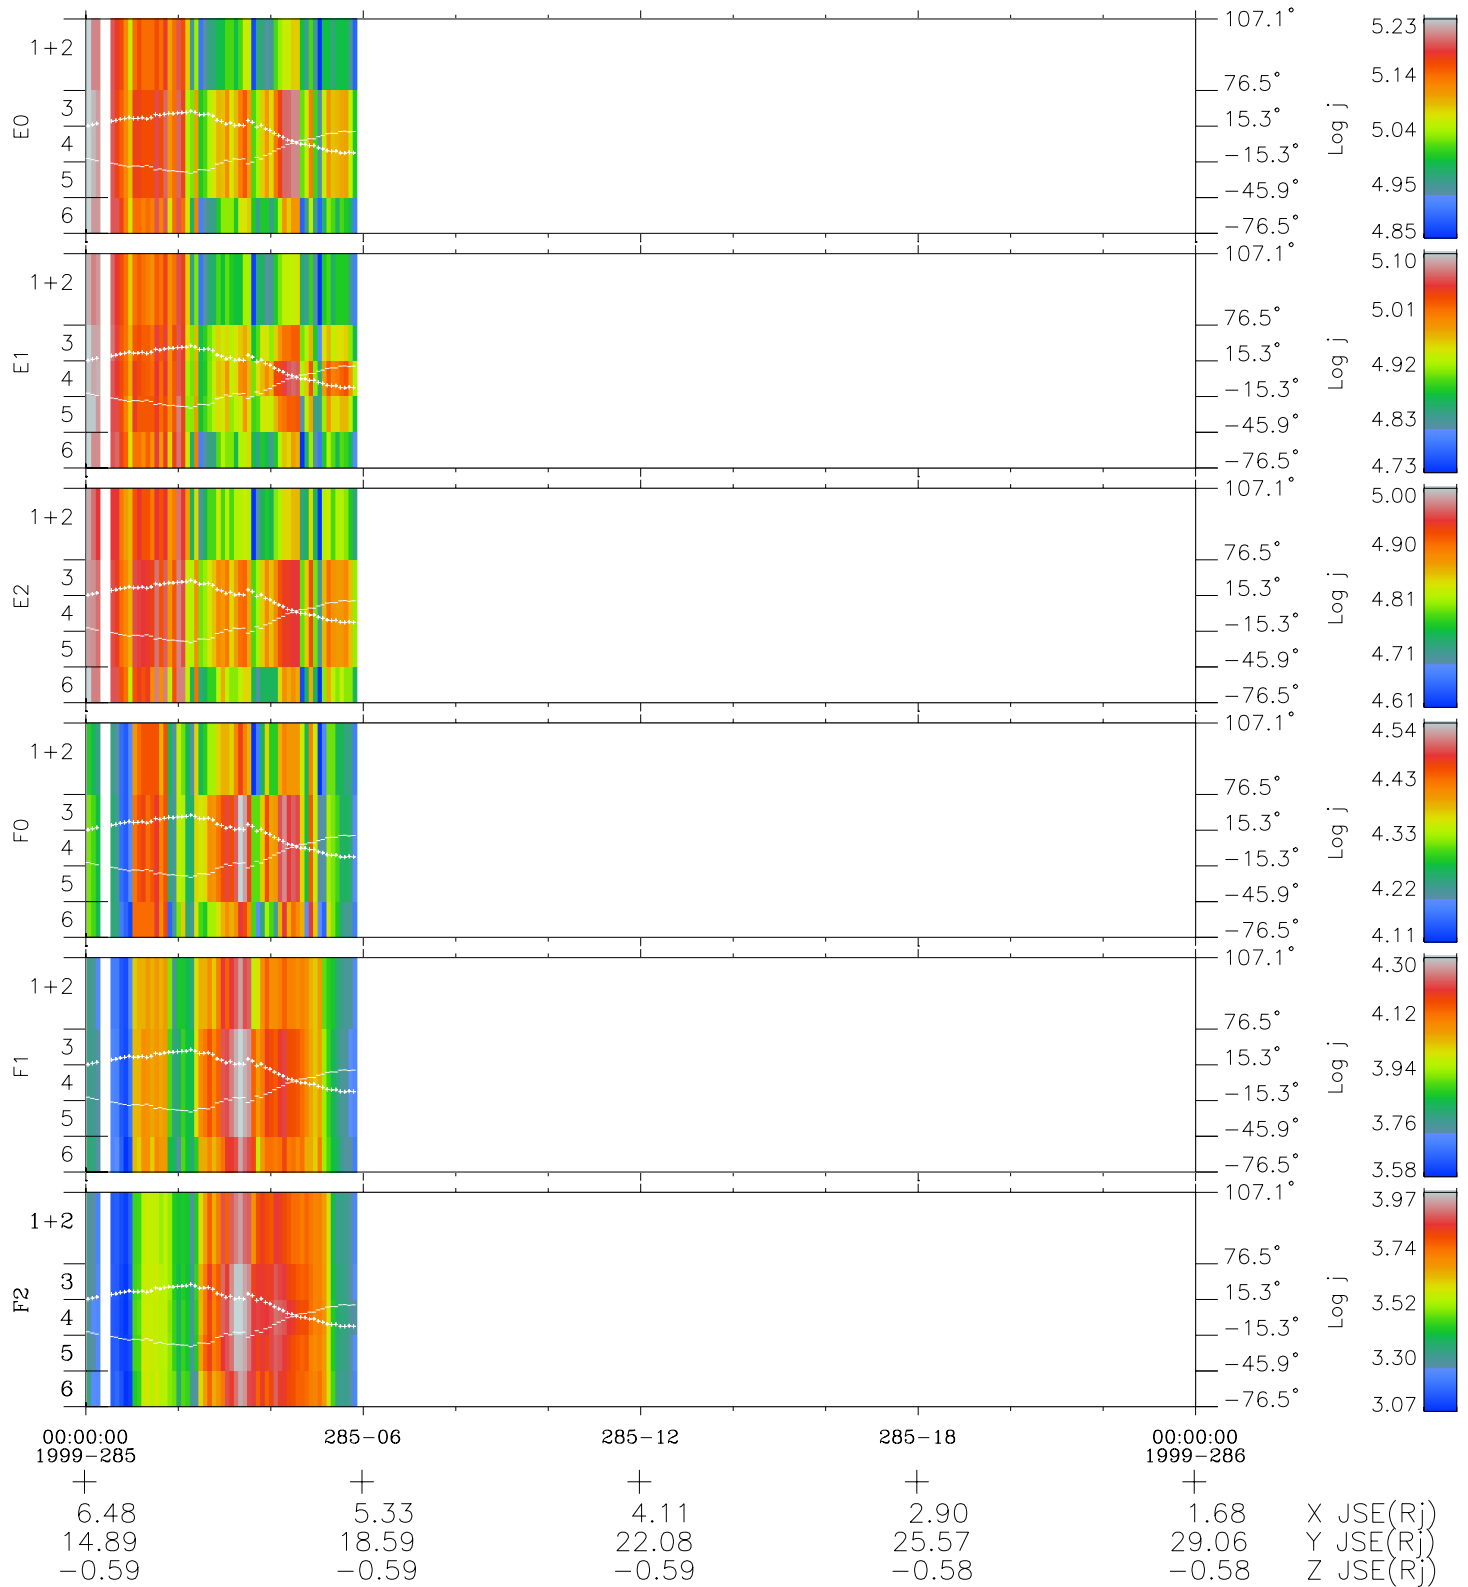

Galileo EPD Real Elevation Anisotropies 99285

Software Version: RTELEV_FLUX V 1.20
 Data Production: 06-03-00
 Plot Production: Mon Sep 17 01:38:05 2001
 Color File: wondr3
 Geofactor File: 1.1

- ◇ = Jupiter look direction
- = Corotation look direction