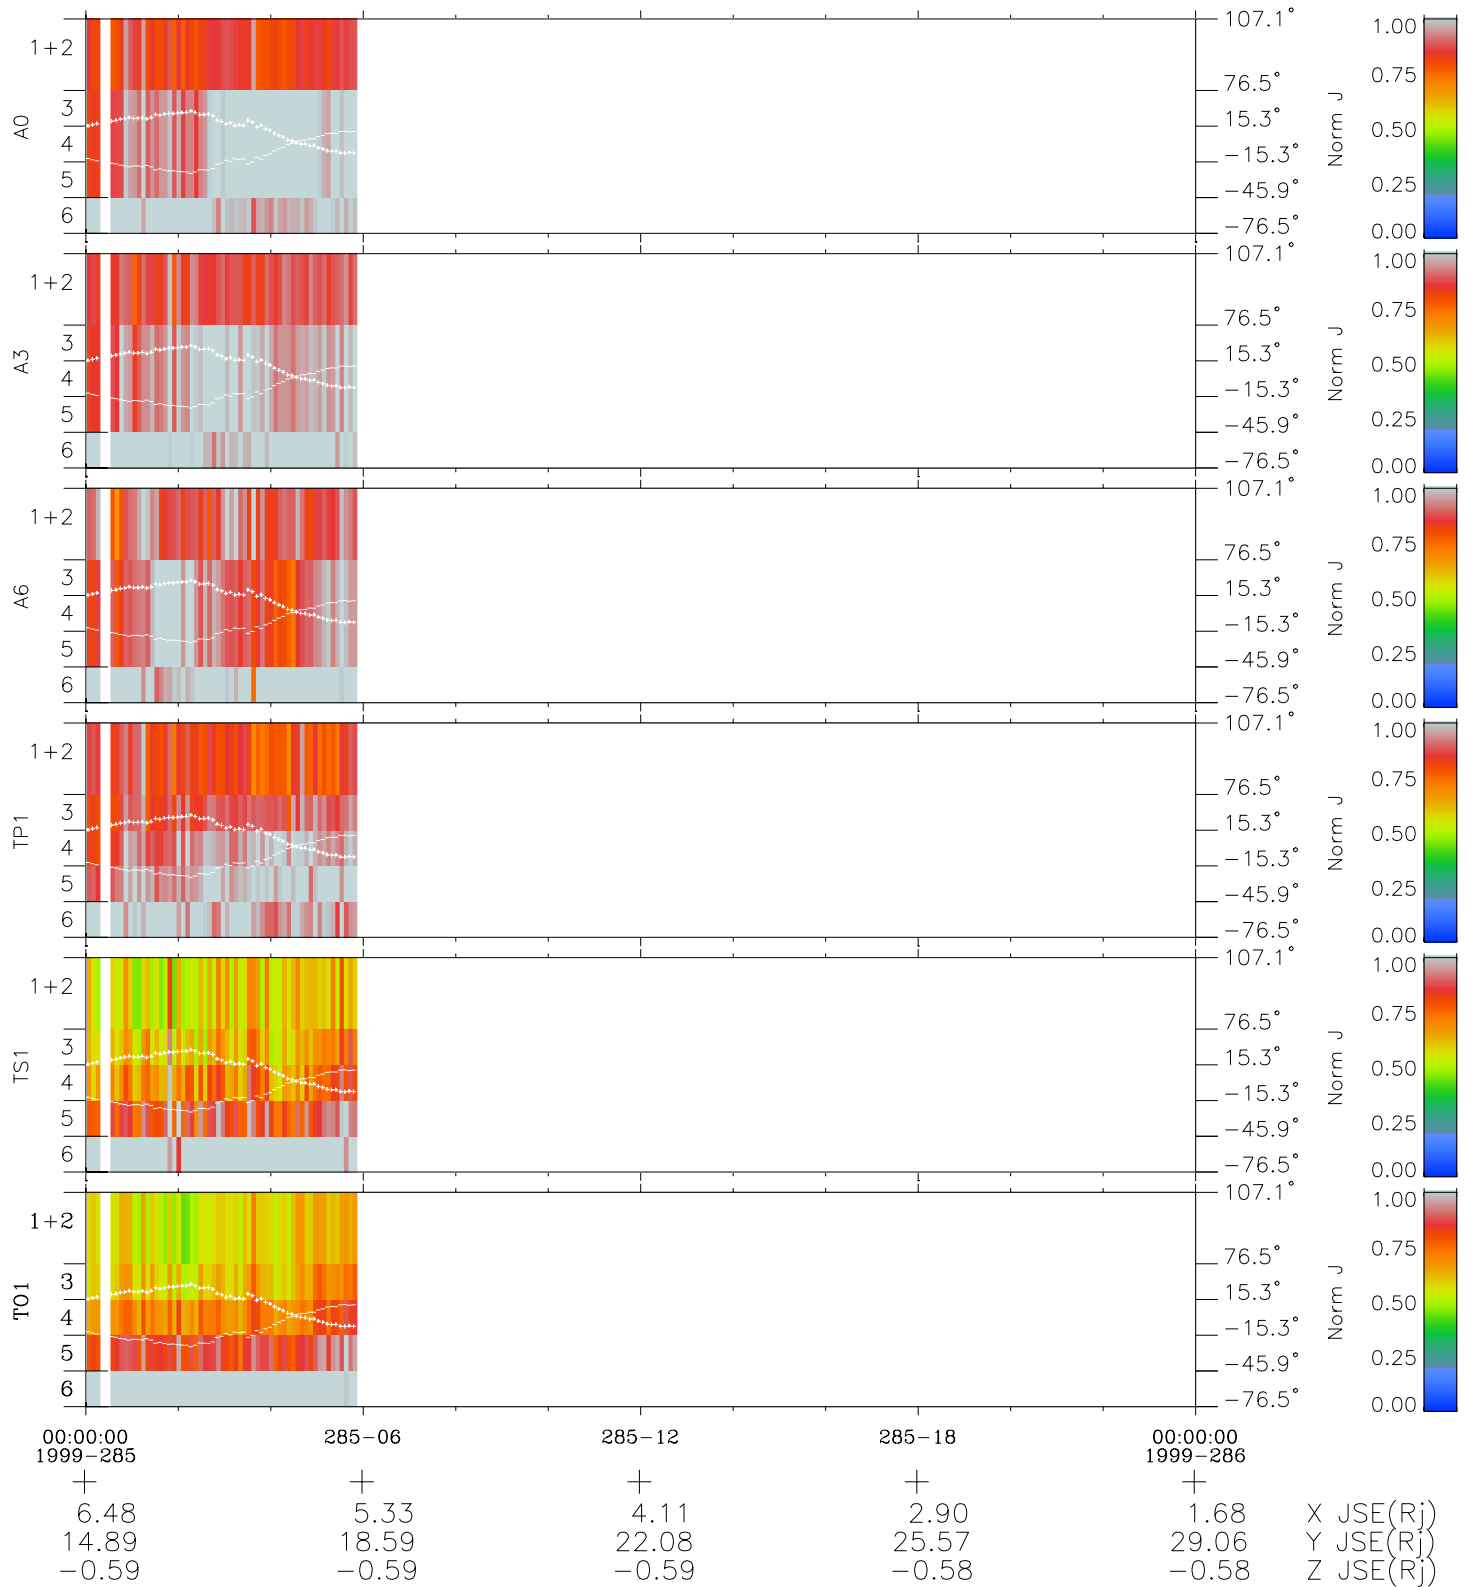

Galileo EPD Real Elevation Anisotropies 99285

Software Version: RTELEV_NORM V 1.20
 Data Production: 06-03-00
 Plot Production: Mon Sep 17 01:38:08 2001
 Color File: wondr3
 Geofactor File: 1.1

- ◇ = Jupiter look direction
- = Corotation look direction