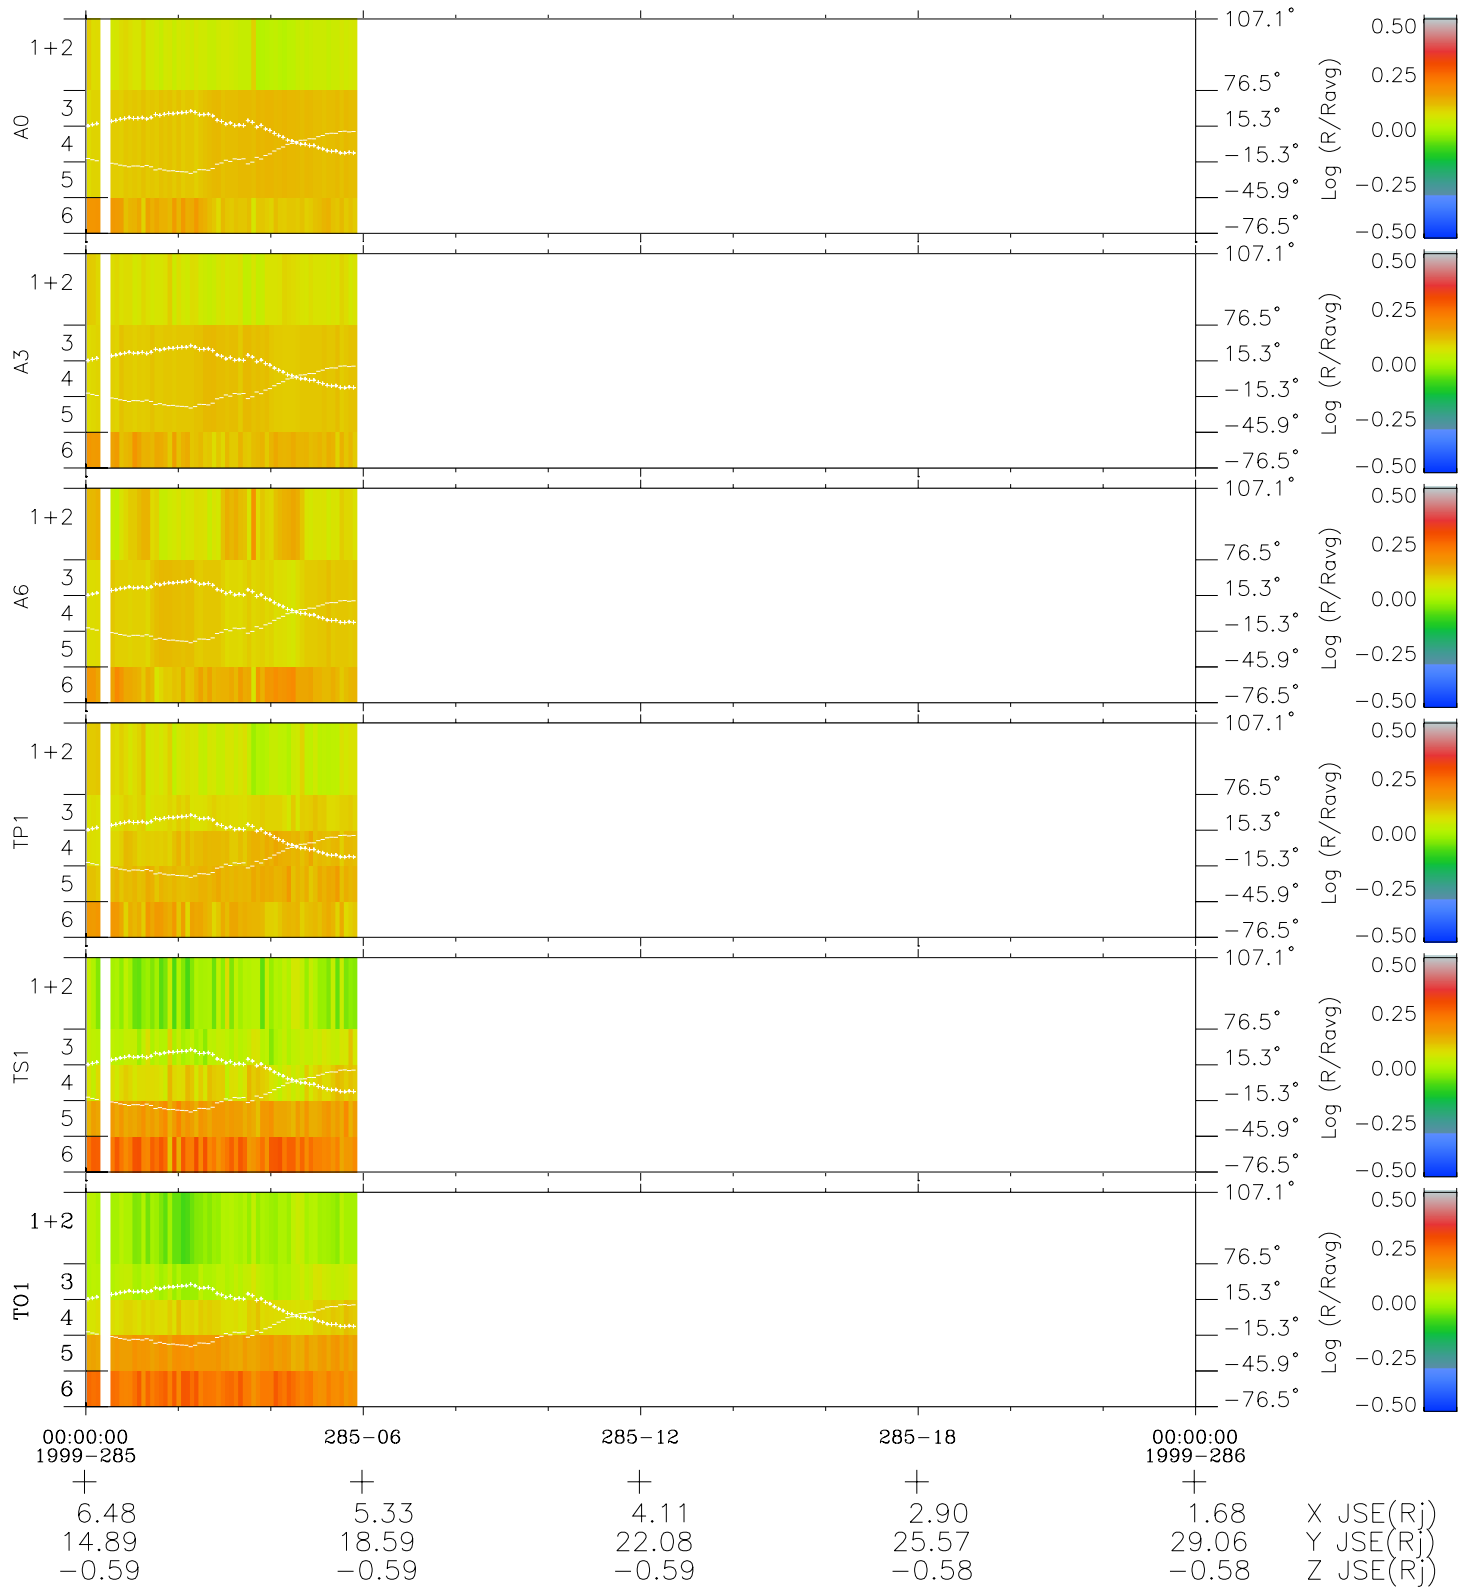

# Galileo EPD Real Elevation Anisotropies 99285

Software Version: RTELEV\_MEAN V 1.20  
 Data Production: 06-03-00  
 Plot Production: Mon Sep 17 01:37:55 2001  
 Color File: wondr3  
 Geofactor File: 1.1

- ◇ = Jupiter look direction
- = Corotation look direction