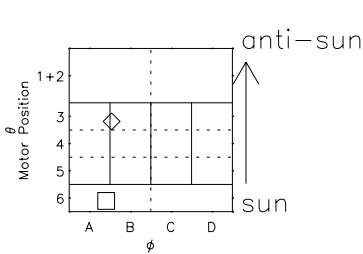

Galileo EPD Real Elevation Anisotropies 99285

Software Version: RTELEV_FLUX V 1.20
 Data Production: 06-03-00
 Plot Production: Mon Sep 17 01:38:02 2001
 Color File: wondr3
 Geofactor File: 1.1

00:00:00 1999-285	285-06	285-12	285-18	00:00:00 1999-286	
+	+	+	+	+	X JSE(R _j)
6.48	5.33	4.11	2.90	1.68	Y JSE(R _j)
14.89	18.59	22.08	25.57	29.06	Z JSE(R _j)
-0.59	-0.59	-0.59	-0.58	-0.58	

- ◇ = Jupiter look direction
- = Corotation look direction