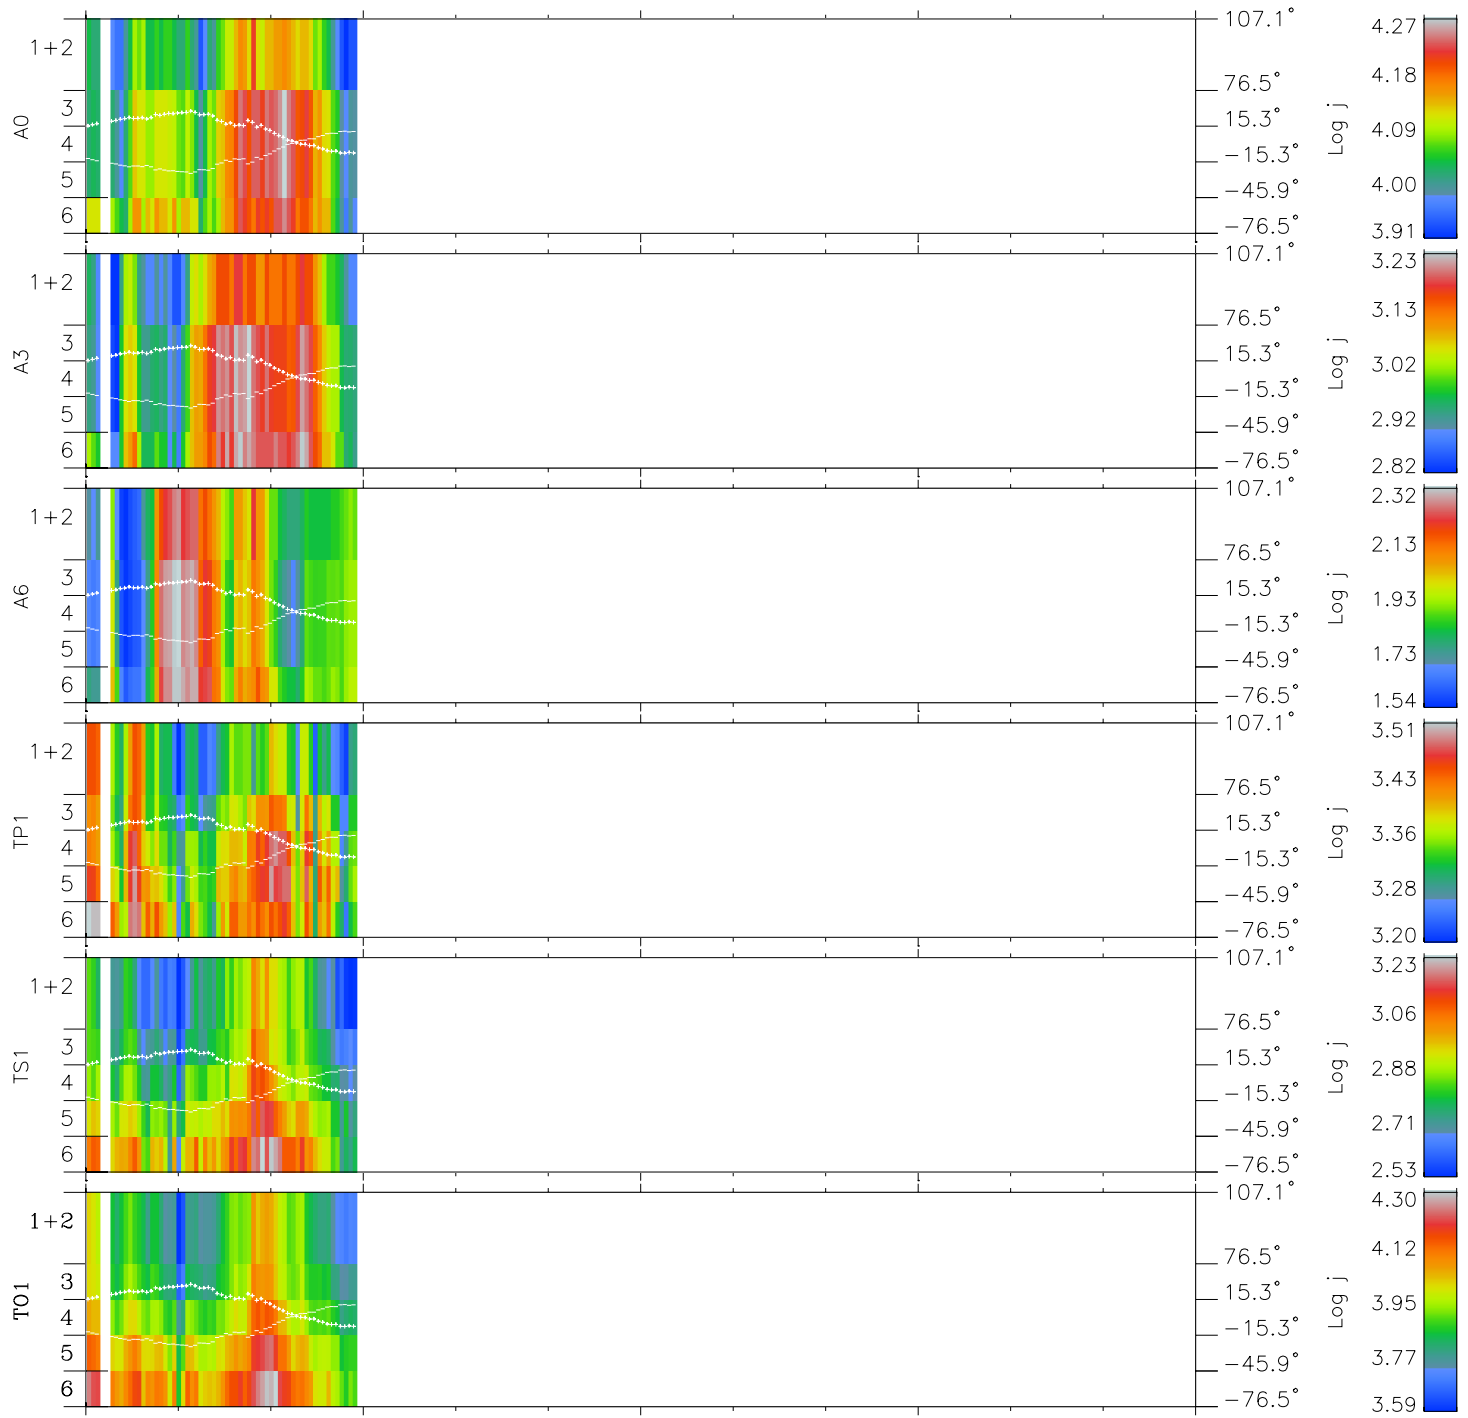

Galileo EPD Real Elevation Anisotropies 99285

Software Version: RTELEV_FLUX V 1.20
 Data Production: 06-03-00
 Plot Production: Mon Sep 17 01:38:02 2001
 Color File: wondr3
 Geofactor File: 1.1

00:00:00 1999-285	285-06	285-12	285-18	00:00:00 1999-286	
+	+	+	+	+	X JSE(R _j)
6.48	5.33	4.11	2.90	1.68	Y JSE(R _j)
14.89	18.59	22.08	25.57	29.06	Z JSE(R _j)
-0.59	-0.59	-0.59	-0.58	-0.58	

- ◇ = Jupiter look direction
- = Corotation look direction