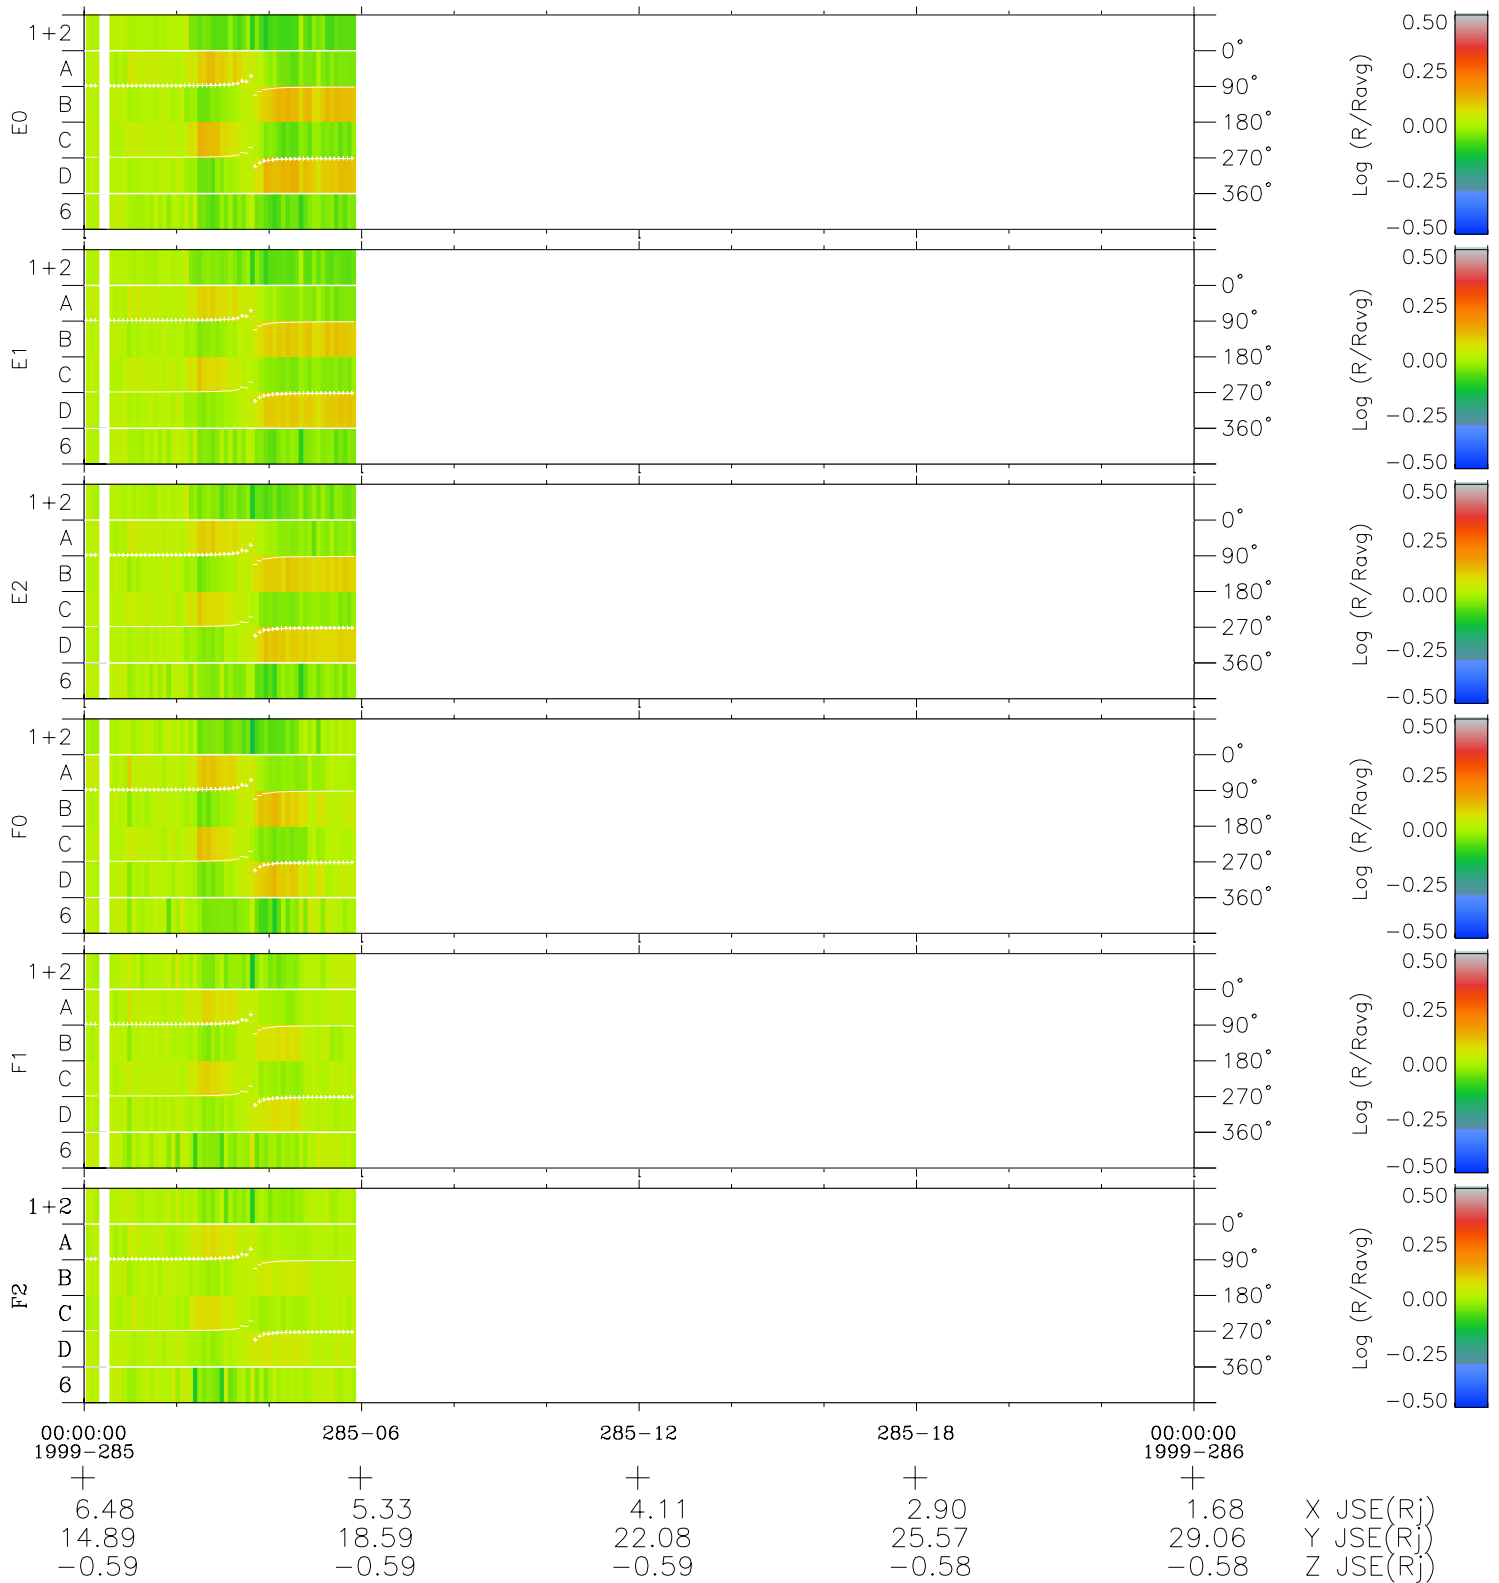

# Galileo EPD Real Time Azimuth Anisotropies 99285

Software Version: RTAZIM\_MEAN V 1.20  
 Data Production: 06-03-00  
 Plot Production: Mon Sep 17 01:38:19 2001  
 Color File: wondr3  
 Geofactor File: 1.1

◇ = Jupiter look direction  
 □ = Corotation look direction