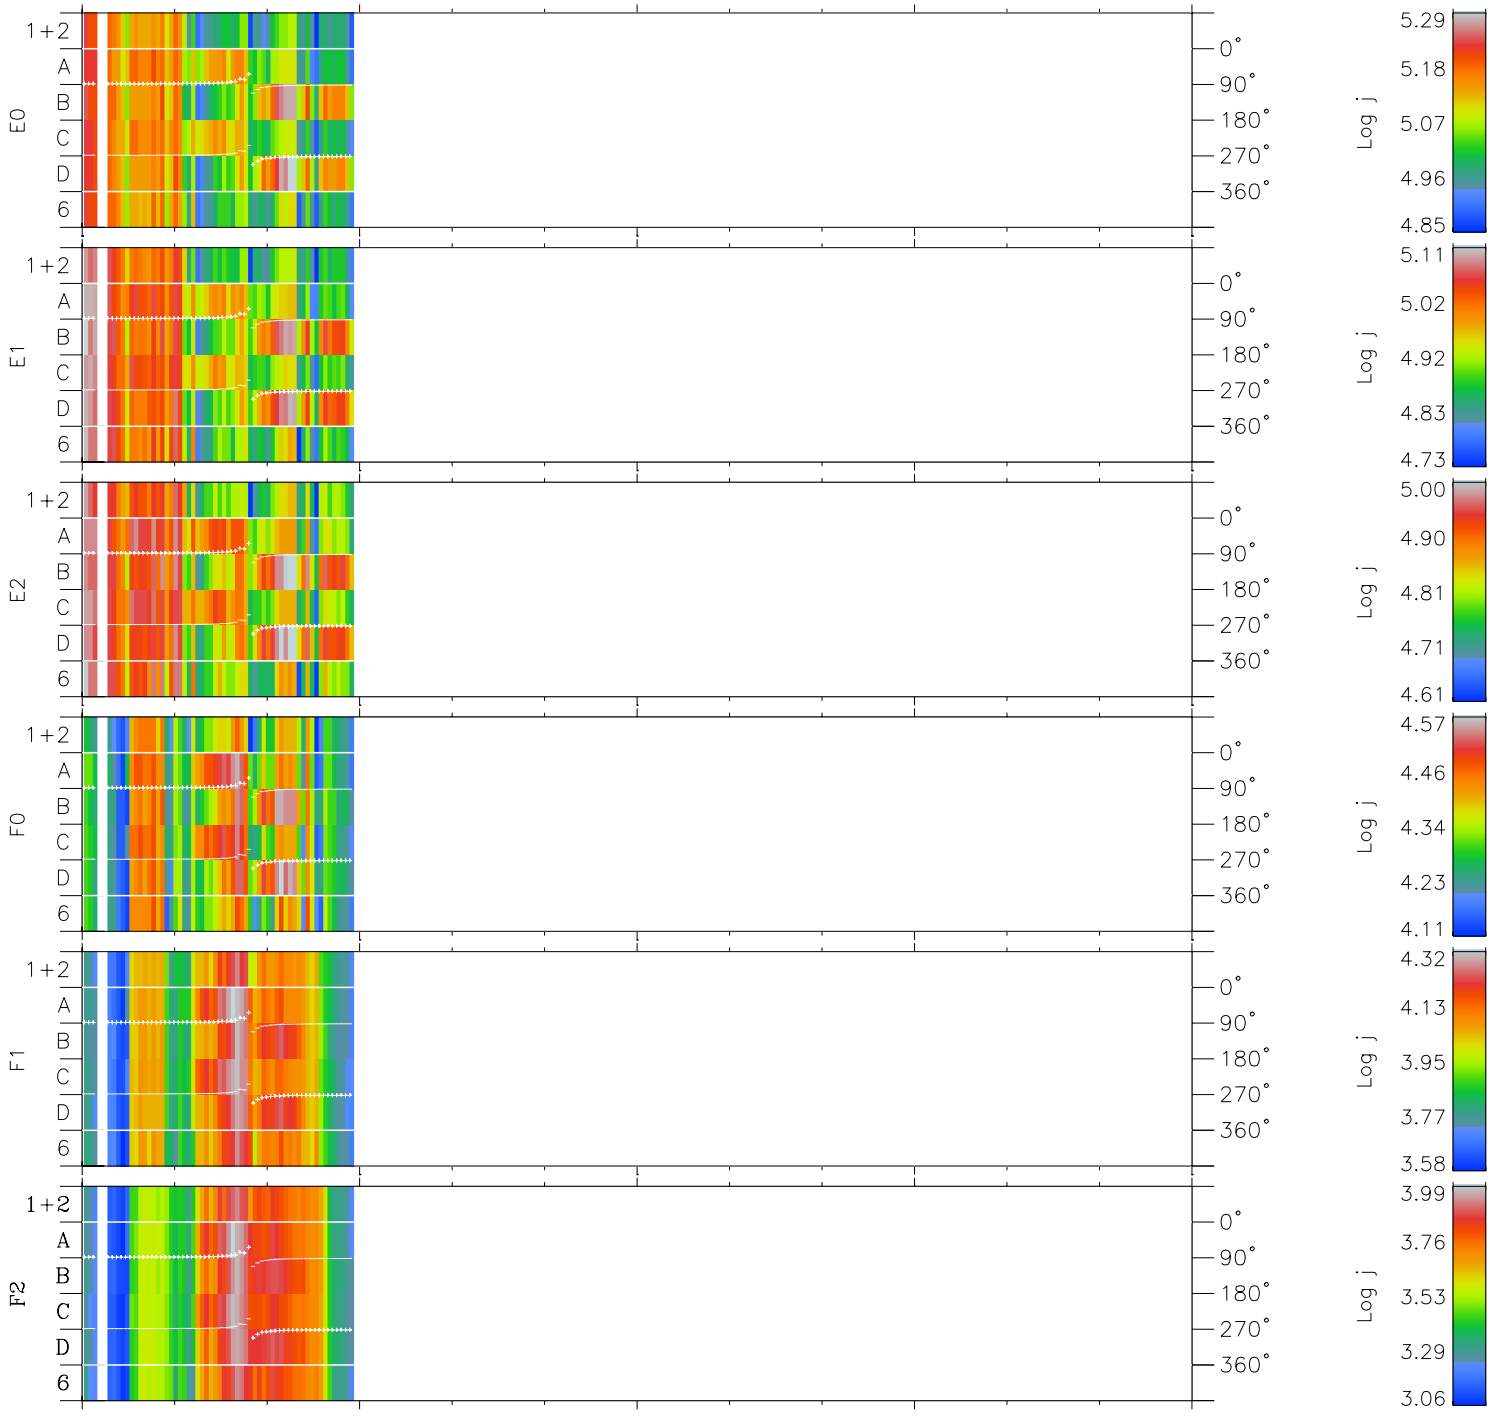

# Galileo EPD Real Time Azimuth Anisotropies 99285

Software Version: RTAZIM\_FLUX V 1.20  
 Data Production: 06-03-00  
 Plot Production: Mon Sep 17 01:38:25 2001  
 Color File: wondr3  
 Geofactor File: 1.1

00:00:00 1999-285	285-06	285-12	285-18	00:00:00 1999-286	
+	+	+	+	+	X JSE(R <sub>j</sub> )
6.48	5.33	4.11	2.90	1.68	Y JSE(R <sub>j</sub> )
14.89	18.59	22.08	25.57	29.06	Z JSE(R <sub>j</sub> )
-0.59	-0.59	-0.59	-0.58	-0.58	

- ◇ = Jupiter look direction
- = Corotation look direction