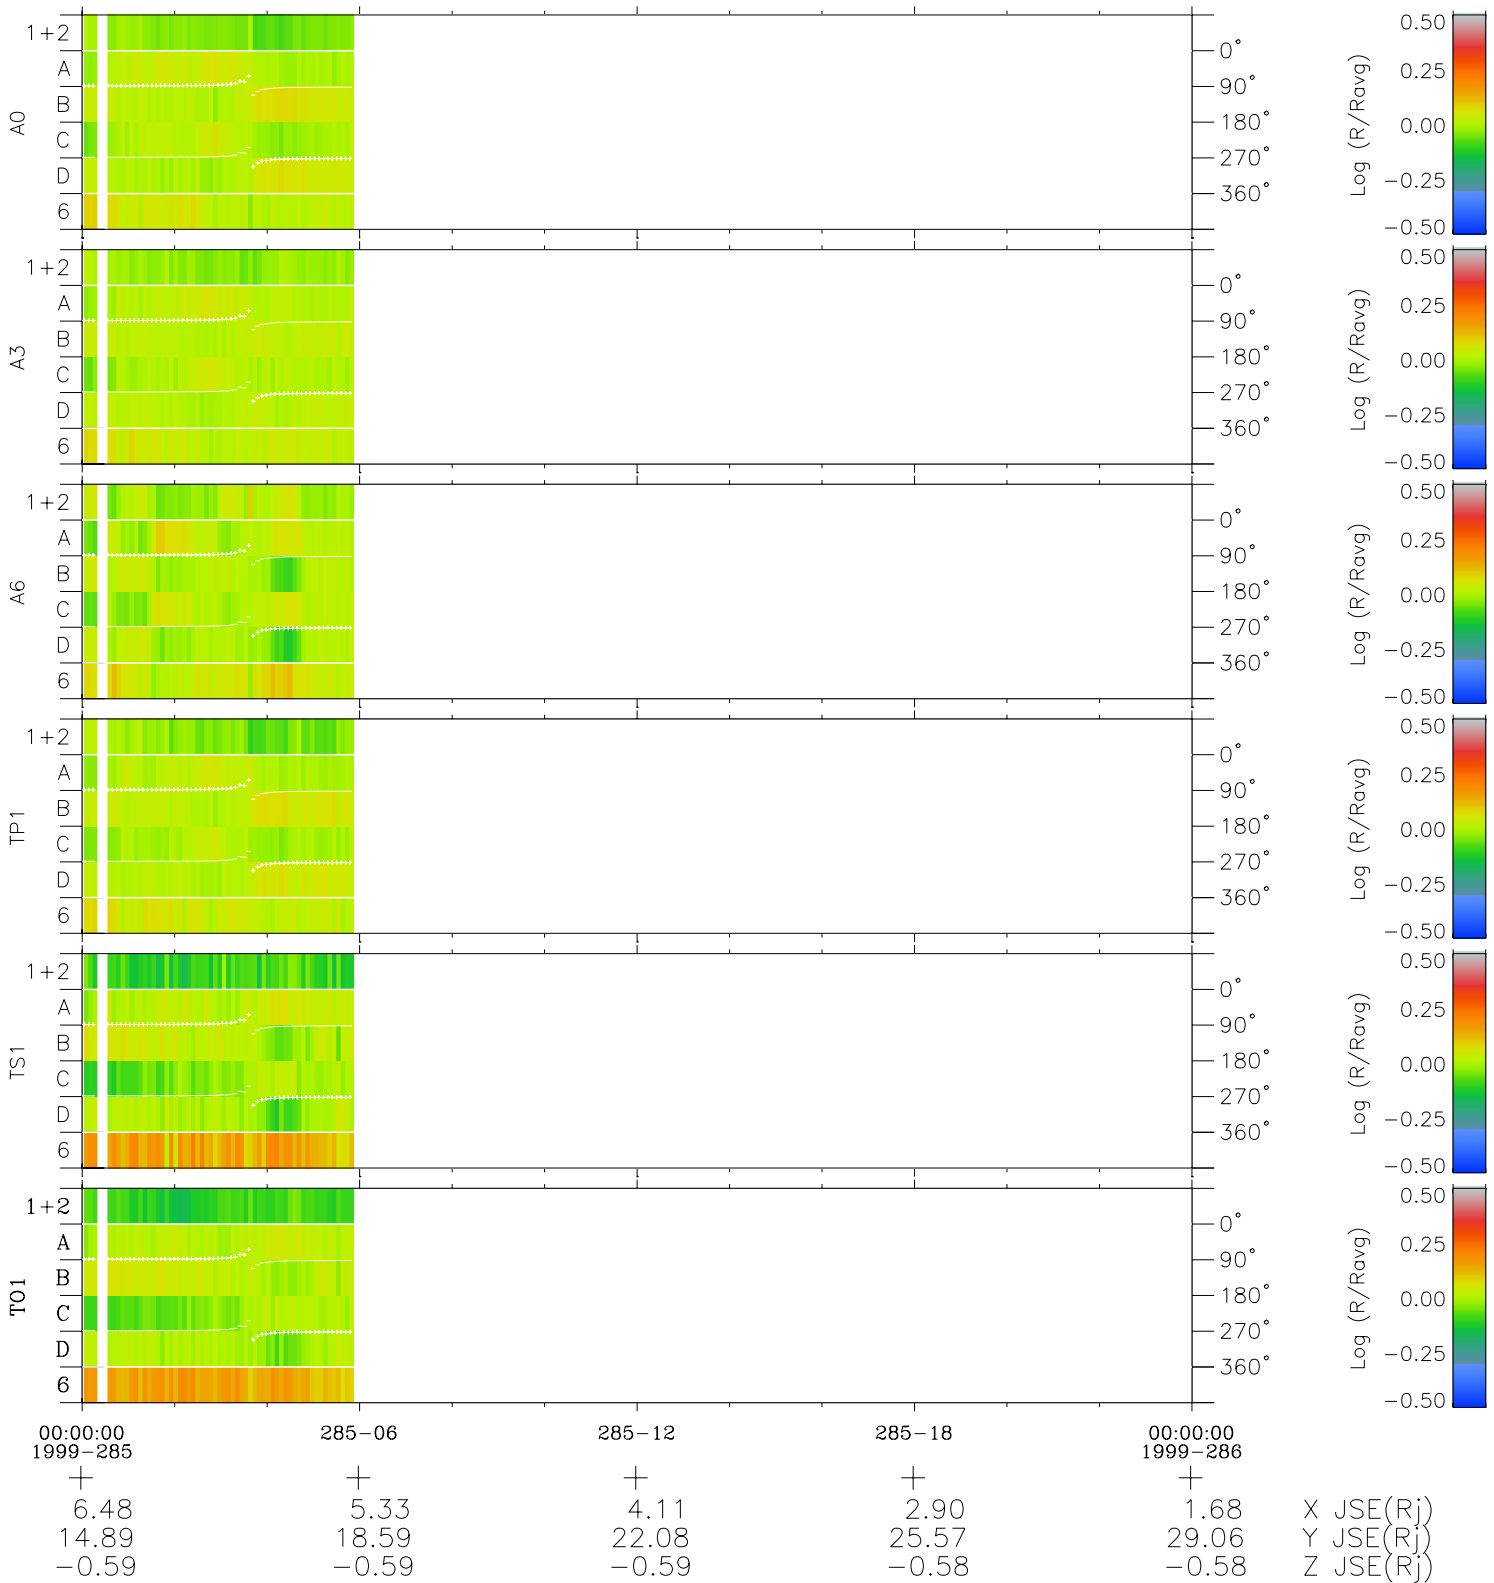

Galileo EPD Real Time Azimuth Anisotropies 99285

Software Version: RTAZIM_MEAN V 1.20
Data Production: 06-03-00
Plot Production: Mon Sep 17 01:38:16 2001
Color File: wondr3
Geofactor File: 1.1

- ◇ = Jupiter look direction
- = Corotation look direction