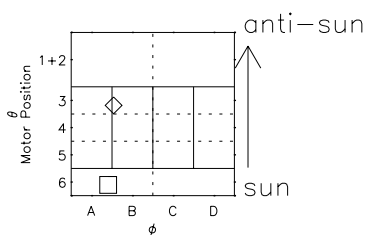

Galileo EPD Real Time Azimuth Anisotropies 99285

Software Version: RTAZIM_MEAN V 1.20
Data Production: 06-03-00
Plot Production: Mon Sep 17 01:38:16 2001
Color File: wondr3
Geofactor File: 1.1

- ◇ = Jupiter look direction
- = Corotation look direction