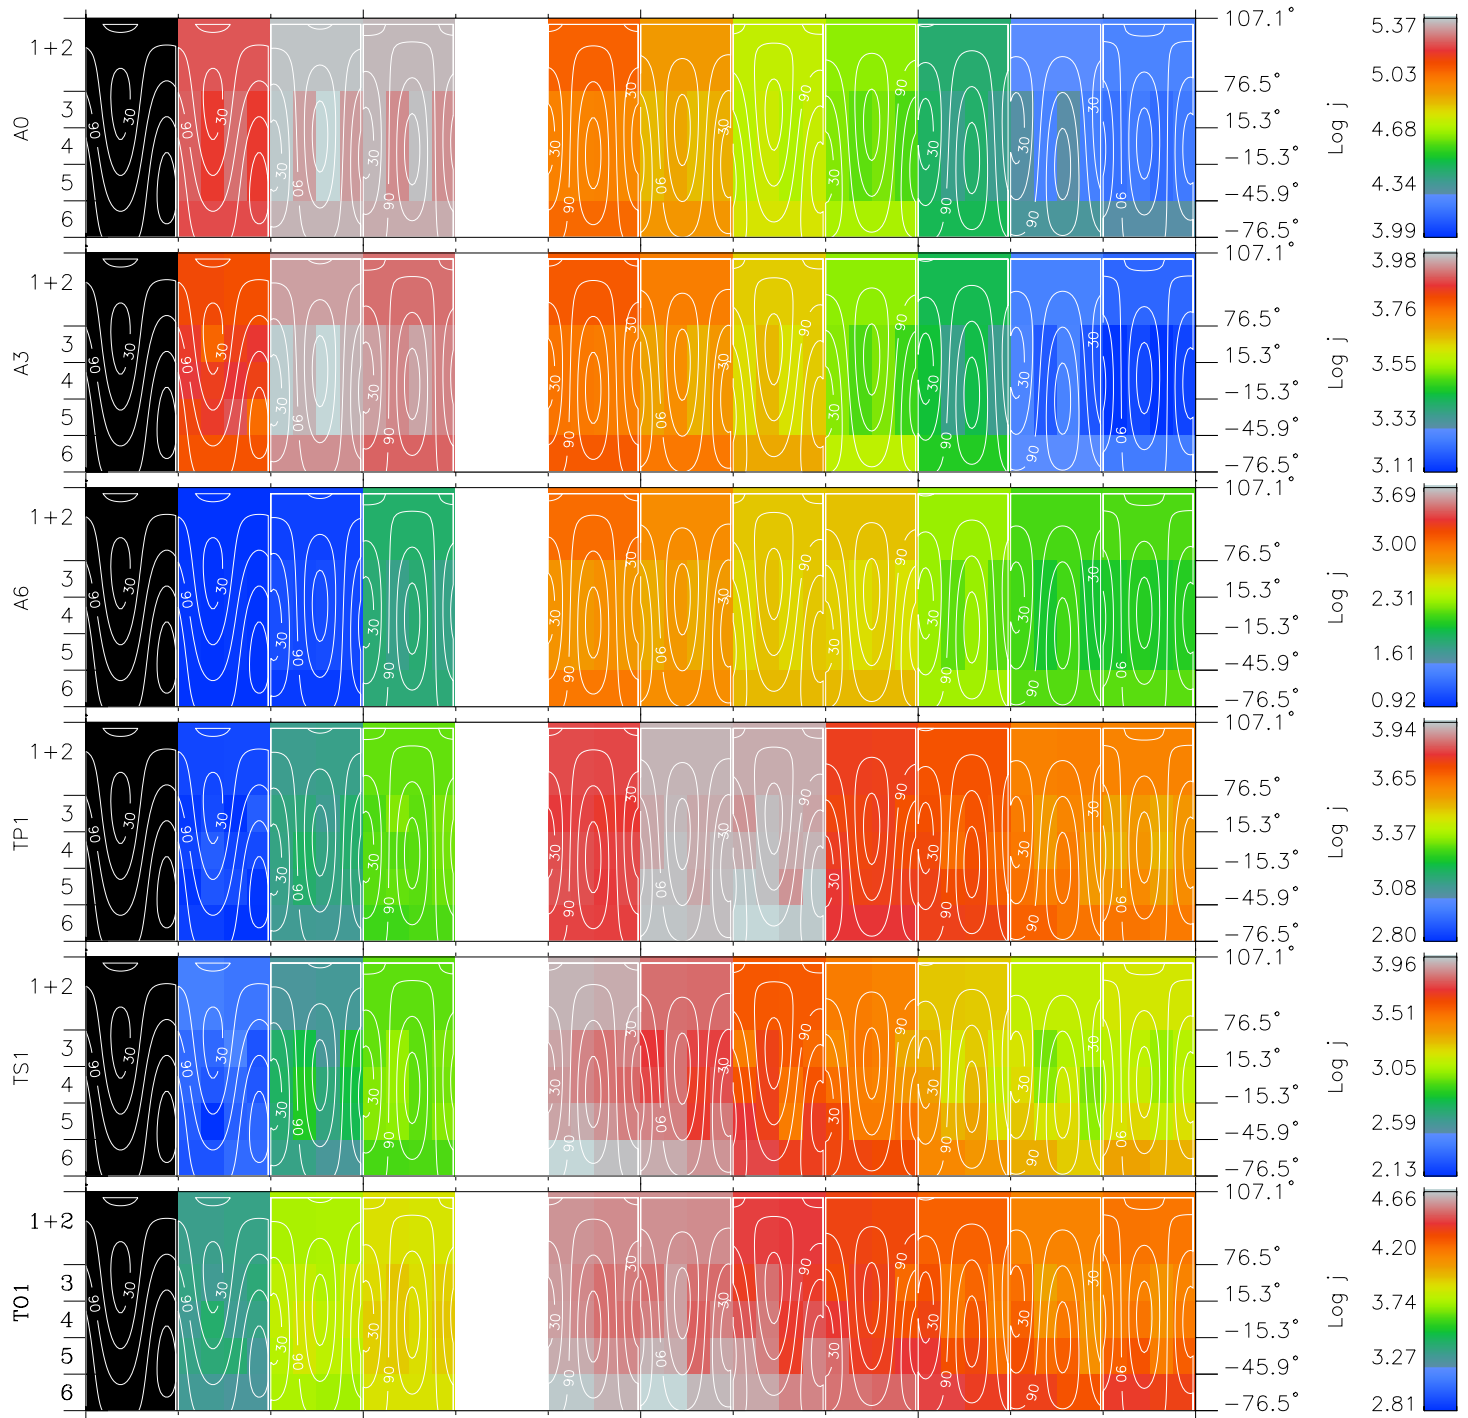

# Galileo EPD Real Time All-Sky Anisotropies 99284

Software Version: RTSKY\_FLUX V 1.20  
 Data Production: 06-03-00  
 Plot Production: Mon Sep 17 01:29:31 2001  
 Color File: wondr3  
 Geofactor File: 1.1

00:00:00 1999-284	284-06	284-12	284-18	00:00:00 1999-285	
+	+	+	+	+	X JSE(R <sub>j</sub> )
1.52	6.37	7.68	7.37	6.48	Y JSE(R <sub>j</sub> )
-5.60	-0.47	5.55	10.62	14.89	Z JSE(R <sub>j</sub> )
0.01	-0.32	-0.49	-0.56	-0.59	

- ◇ = Jupiter look direction
- = Corotation look direction