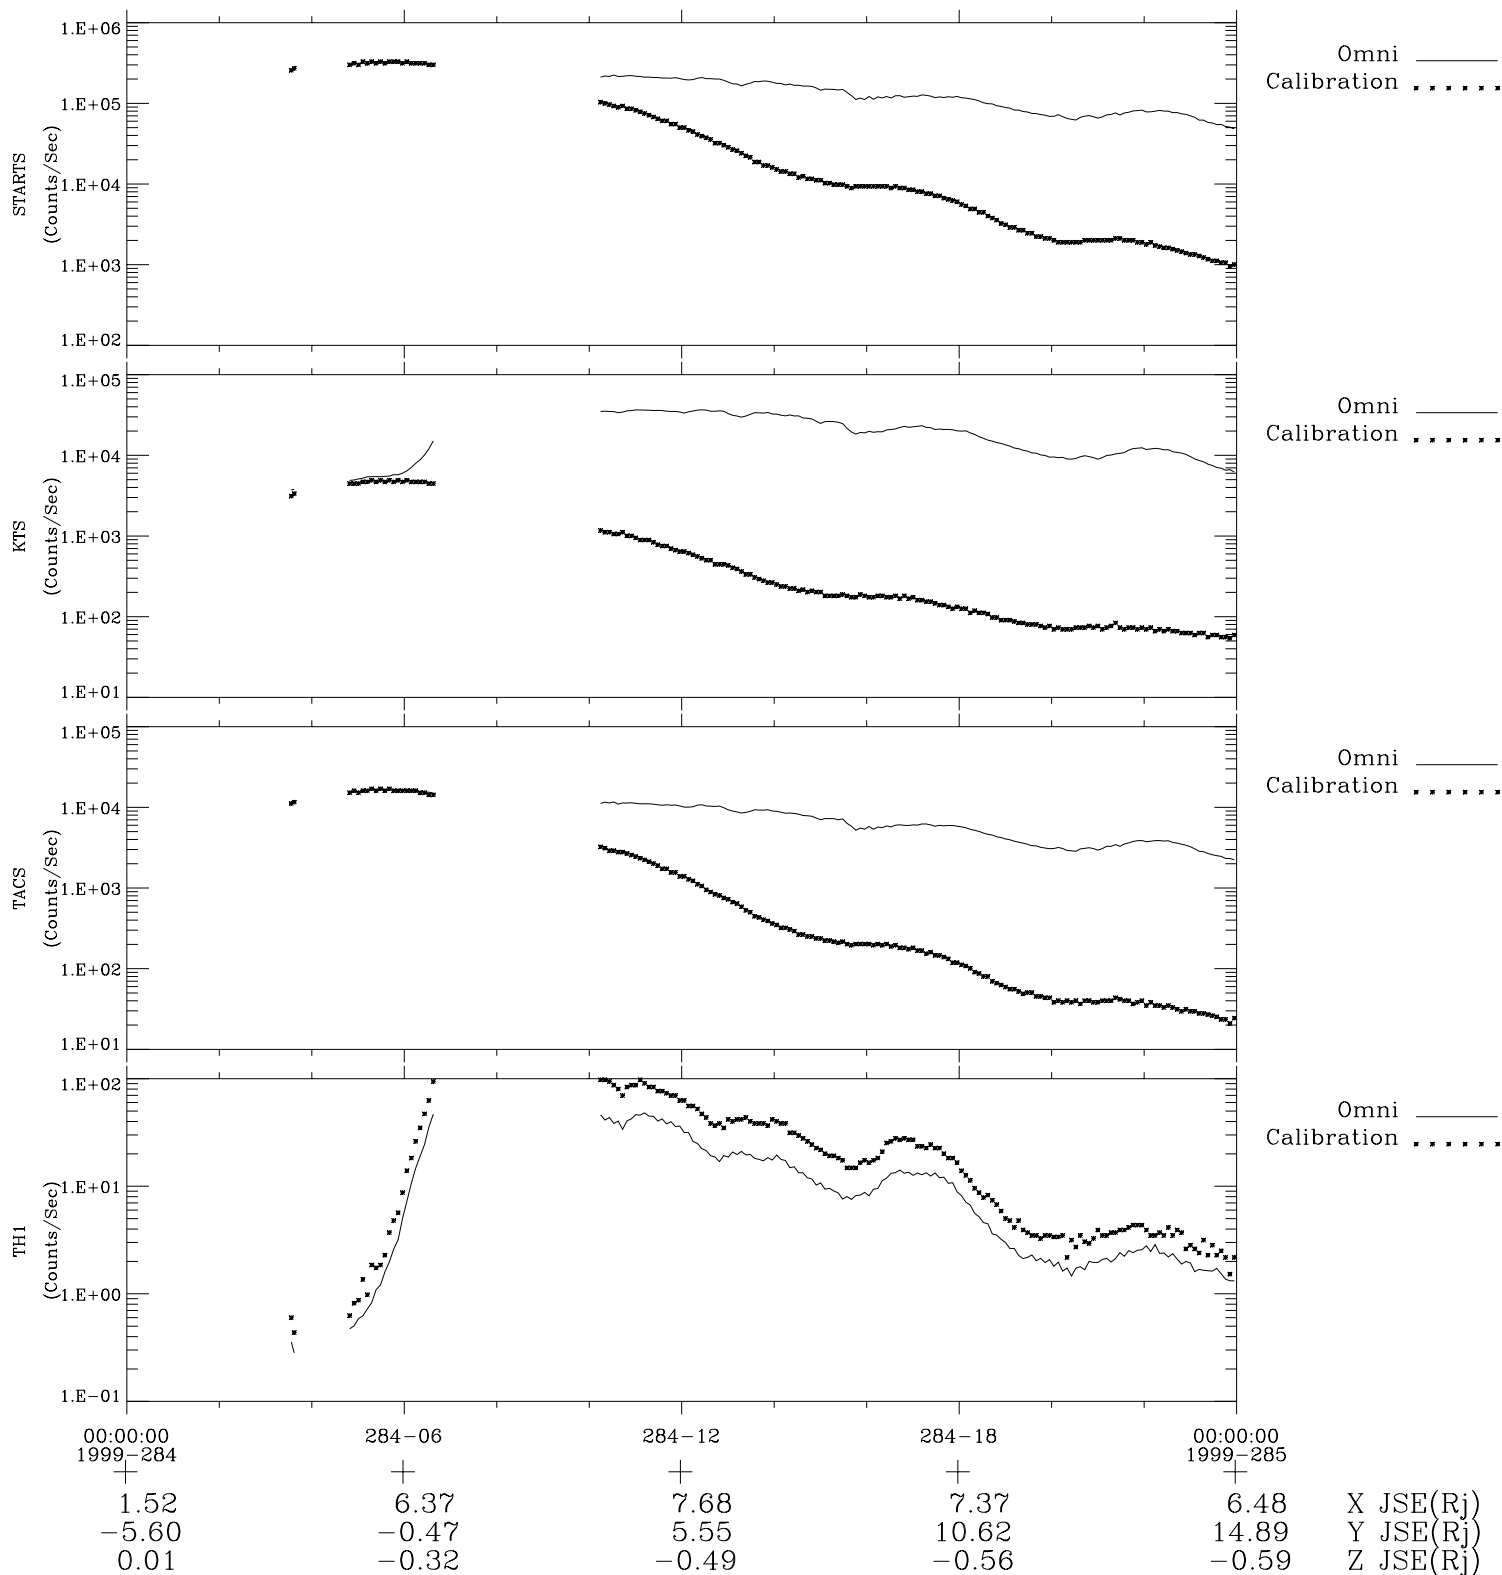

Galileo EPD Real-Time Omni 99284

Software Version: RTLINE_OMNI V 1.20
Data Production: 06-03-00
Plot Production: Mon Sep 17 01:31:29 2001

◇ = Jupiter look direction
□ = Corotation look direction