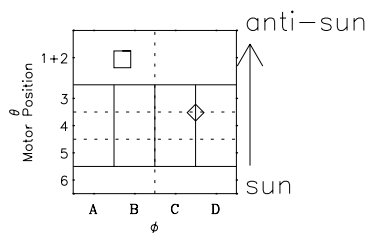

Galileo EPD Real-Time Omni 99284

Software Version: RTLINE_OMNI V 1.20
Data Production: 06-03-00
Plot Production: Mon Sep 17 01:31:29 2001

◇ = Jupiter look direction
□ = Corotation look direction