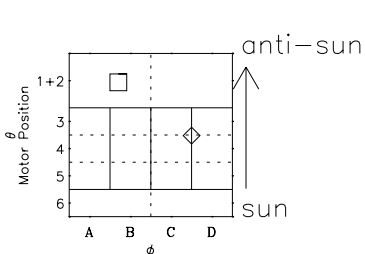

# Galileo EPD Real-Time Six-Sector 99284

Software Version: RTLINE\_R6 V 1.20  
Data Production: 06-03-00  
Plot Production: Mon Sep 17 01:31:37 2001

◇ = Jupiter look direction  
□ = Corotation look direction