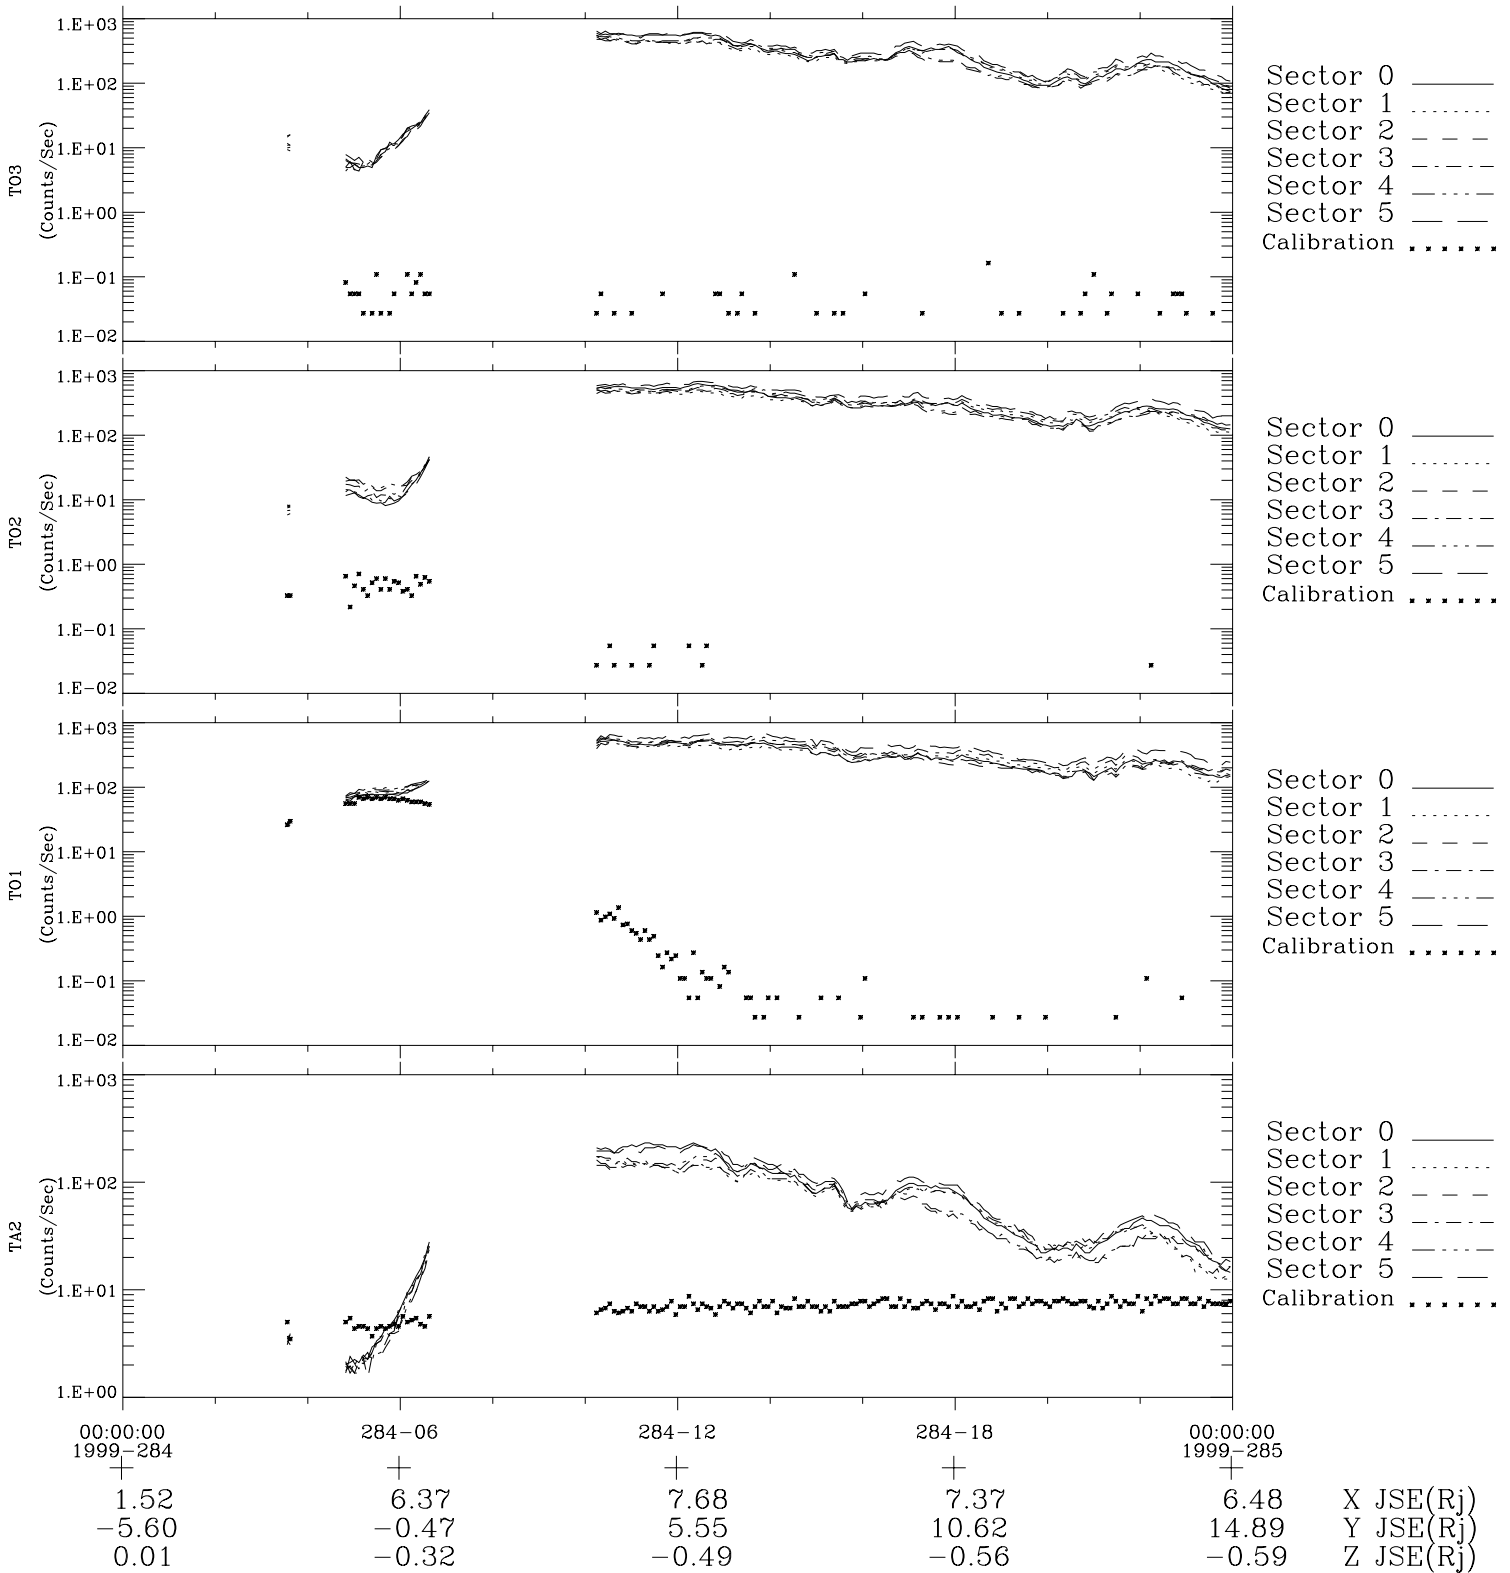

# Galileo EPD Real-Time Six-Sector 99284

Software Version: RTLINE\_R6 V 1.20  
Data Production: 06-03-00  
Plot Production: Mon Sep 17 01:31:37 2001

◇ = Jupiter look direction  
□ = Corotation look direction