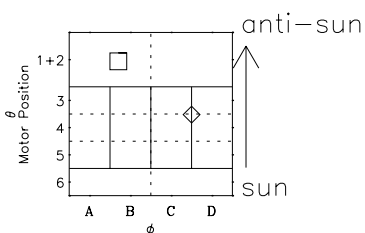

# Galileo EPD Real-Time Six-Sector 99284

Software Version: RTLINE\_R6 V 1.20  
Data Production: 06-03-00  
Plot Production: Mon Sep 17 01:31:36 2001

◇ = Jupiter look direction  
□ = Corotation look direction