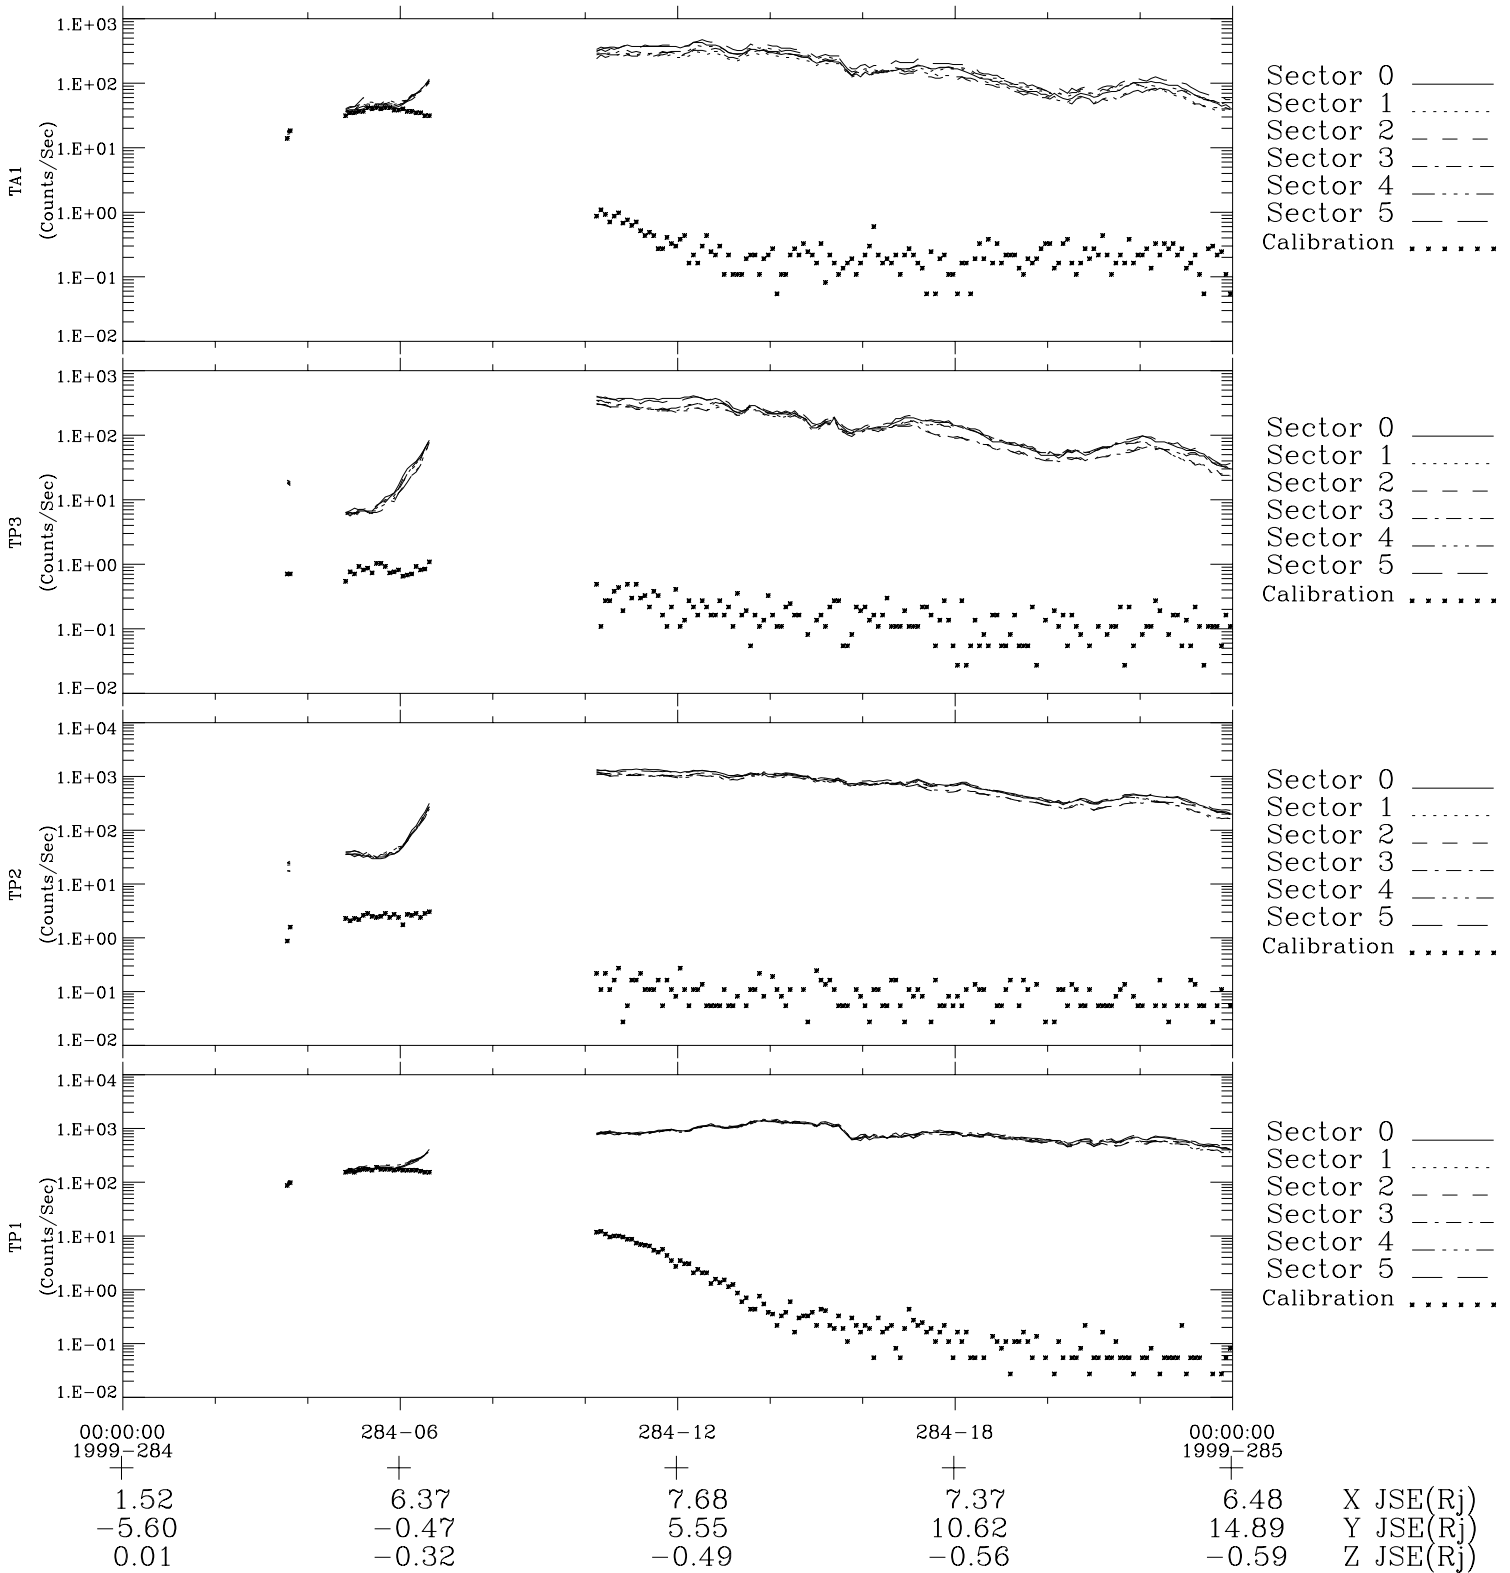

# Galileo EPD Real-Time Six-Sector 99284

Software Version: RTLINE\_R6 V 1.20  
Data Production: 06-03-00  
Plot Production: Mon Sep 17 01:31:36 2001

◇ = Jupiter look direction  
□ = Corotation look direction