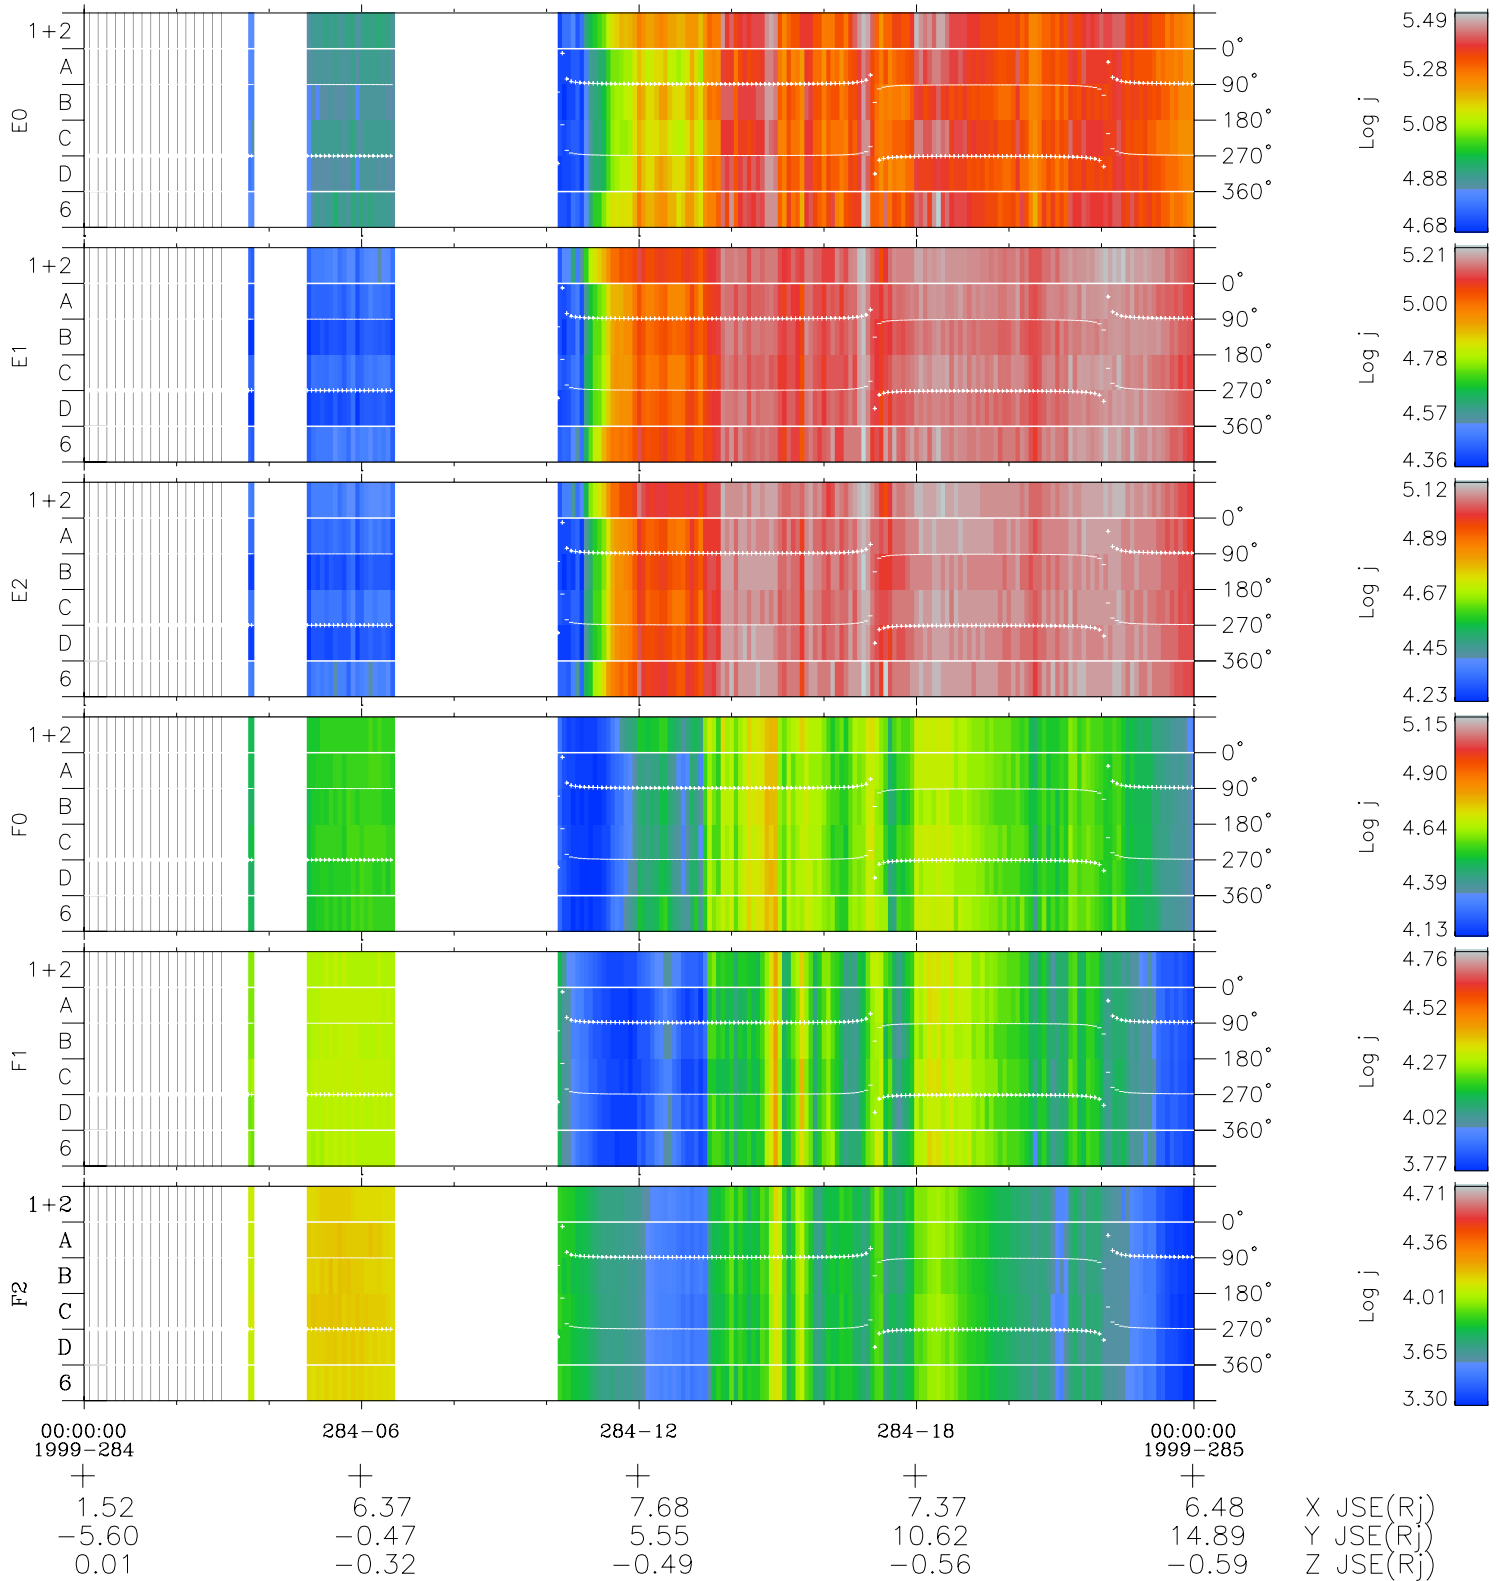

# Galileo EPD Real Time Azimuth Anisotropies 99284

Software Version: RTAZIM\_FLUX V 1.20  
Data Production: 06-03-00  
Plot Production: Mon Sep 17 01:31:08 2001  
Color File: wondr3  
Geofactor File: 1.1

◇ = Jupiter look direction  
□ = Corotation look direction