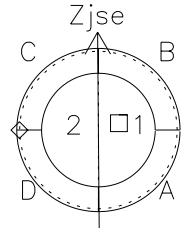

Galileo EPD Real Time Azimuth Anisotropies 99284

Software Version: RTAZIM_MEAN V 1.20
Data Production: 06-03-00
Plot Production: Mon Sep 17 01:30:48 2001
Color File: wondr3
Geofactor File: 1.1

◇ = Jupiter look direction
□ = Corotation look direction