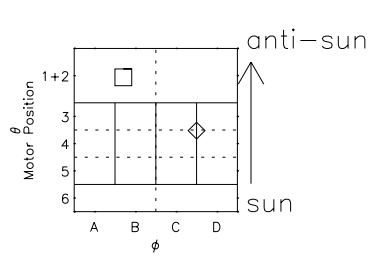

Galileo EPD Real Time Azimuth Anisotropies 99284

Software Version: RTAZIM_MEAN V 1.20
Data Production: 06-03-00
Plot Production: Mon Sep 17 01:30:48 2001
Color File: wondr3
Geofactor File: 1.1

◇ = Jupiter look direction
□ = Corotation look direction