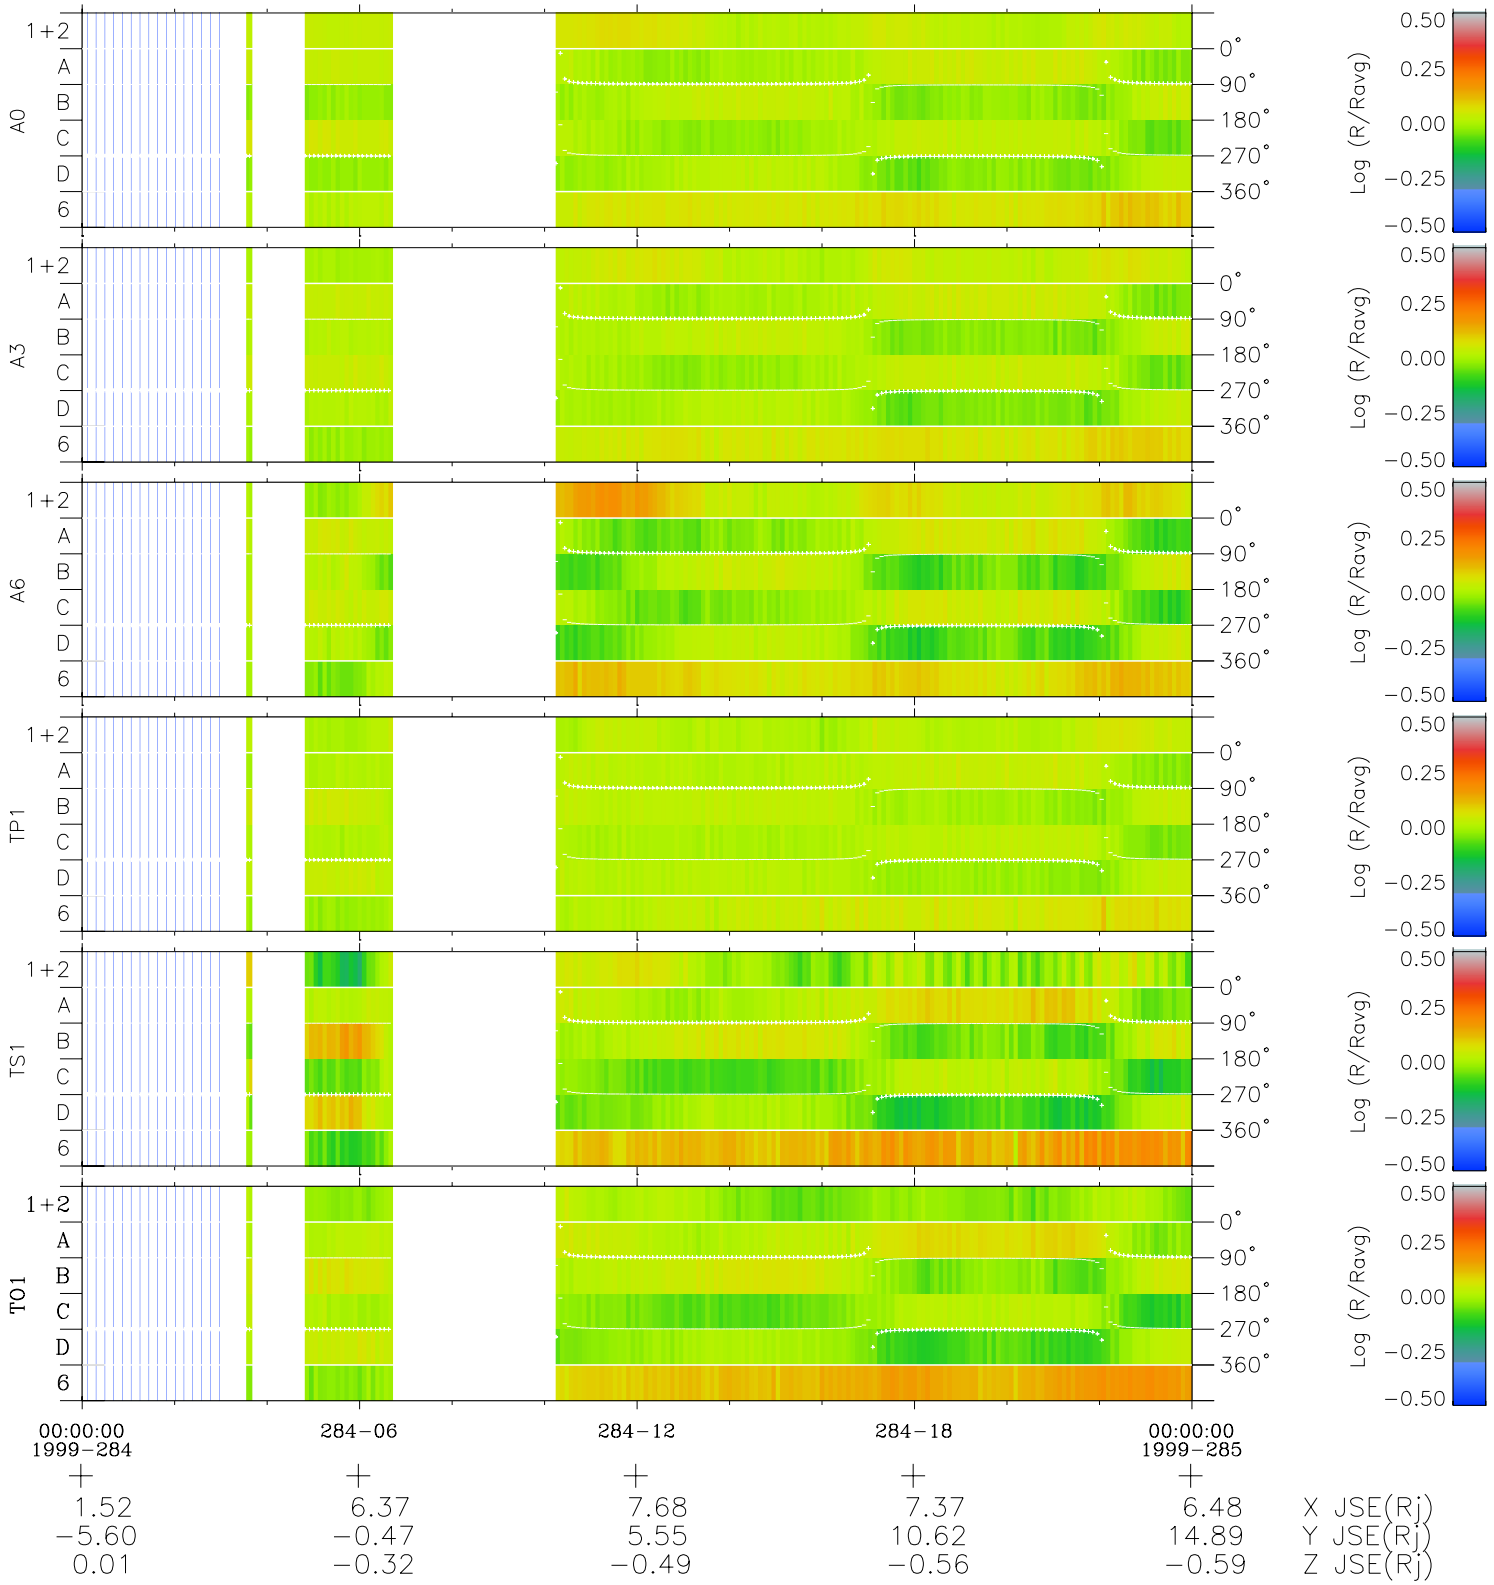

Galileo EPD Real Time Azimuth Anisotropies 99284

Software Version: RTAZIM_MEAN V 1.20
Data Production: 06-03-00
Plot Production: Mon Sep 17 01:30:48 2001
Color File: wondr3
Geofactor File: 1.1

◇ = Jupiter look direction
□ = Corotation look direction