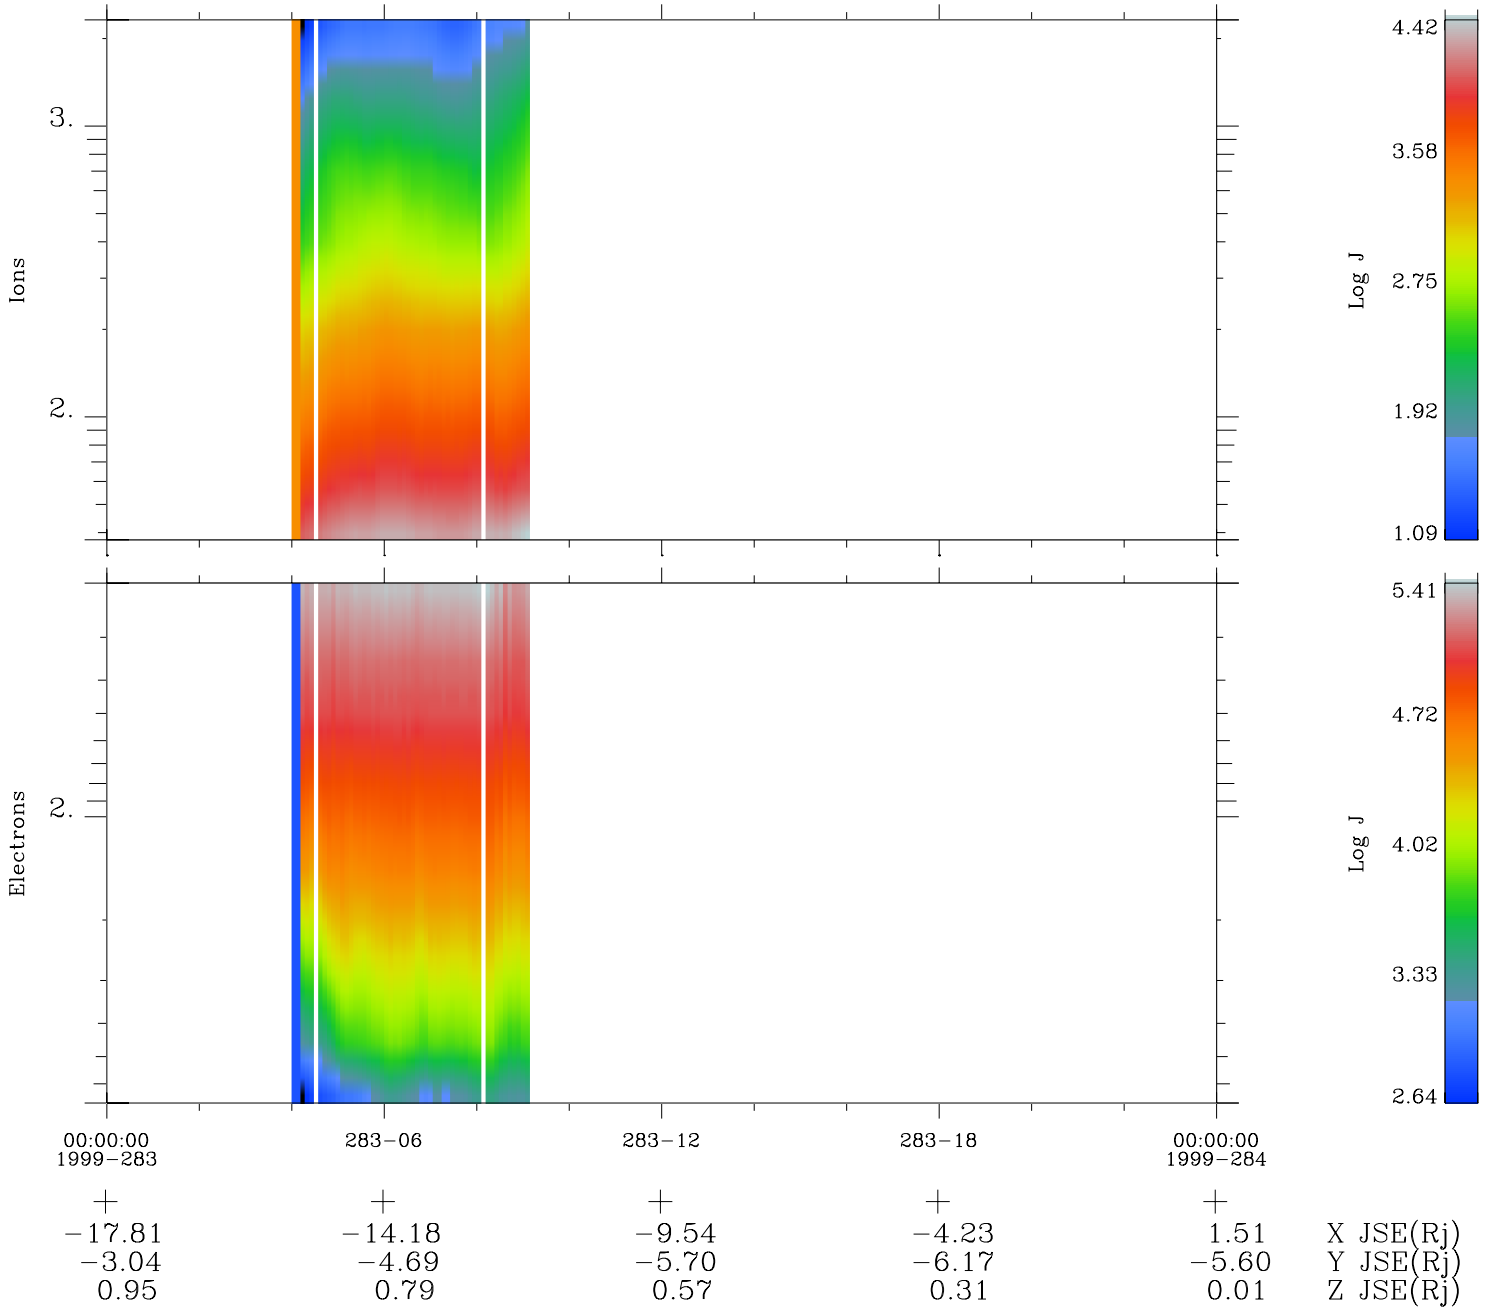

Galileo EPD Real Time Omni Spectrum 99283

Software Version: RTSPEC_OMNI V 1.20
 Data Production: 06-03-00
 Plot Production: Mon Sep 17 01:21:59 2001
 Color File: wondr3
 Geofactor File: 1.1

- ◇ = Jupiter look direction
- = Corotation look direction