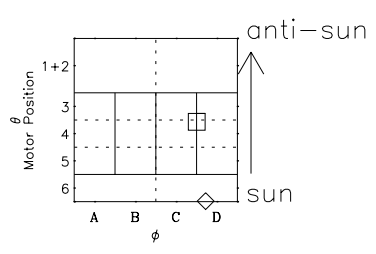

Galileo EPD Real Time Omni Spectrum 99283

Software Version: RTSPEC_OMNI V 1.20
 Data Production: 06-03-00
 Plot Production: Mon Sep 17 01:21:59 2001
 Color File: wondr3
 Geofactor File: 1.1

- ◇ = Jupiter look direction
- = Corotation look direction