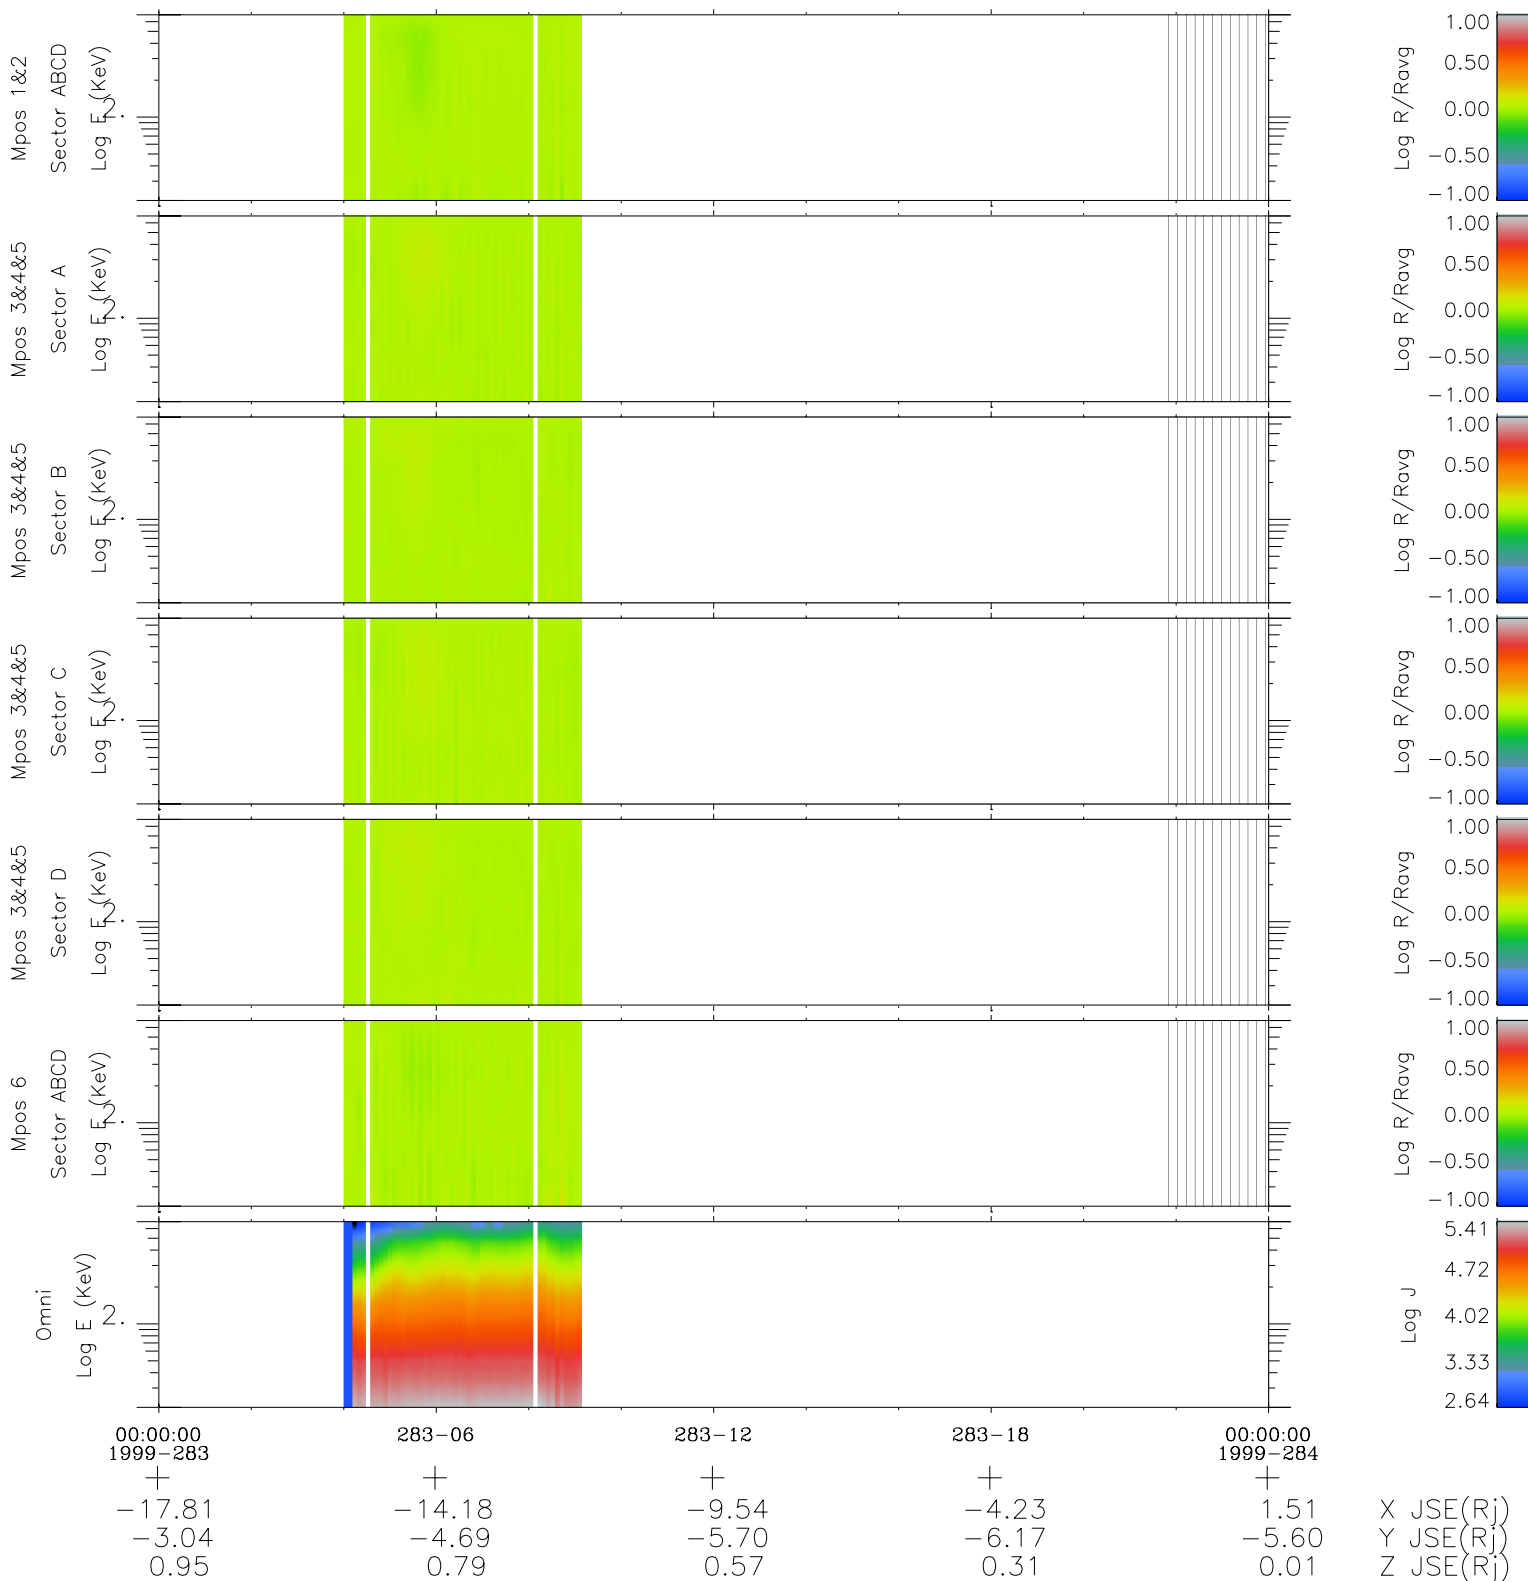

Galileo EPD Real Time R6 Electrons Spectra 99283

Software Version: RTSPEC_R6 V 1.20
 Data Production: 06-03-00
 Plot Production: Mon Sep 17 01:21:55 2001
 Color File: wondr3
 Geofactor File: 1.1

- ◇ = Jupiter look direction
- = Corotation look direction