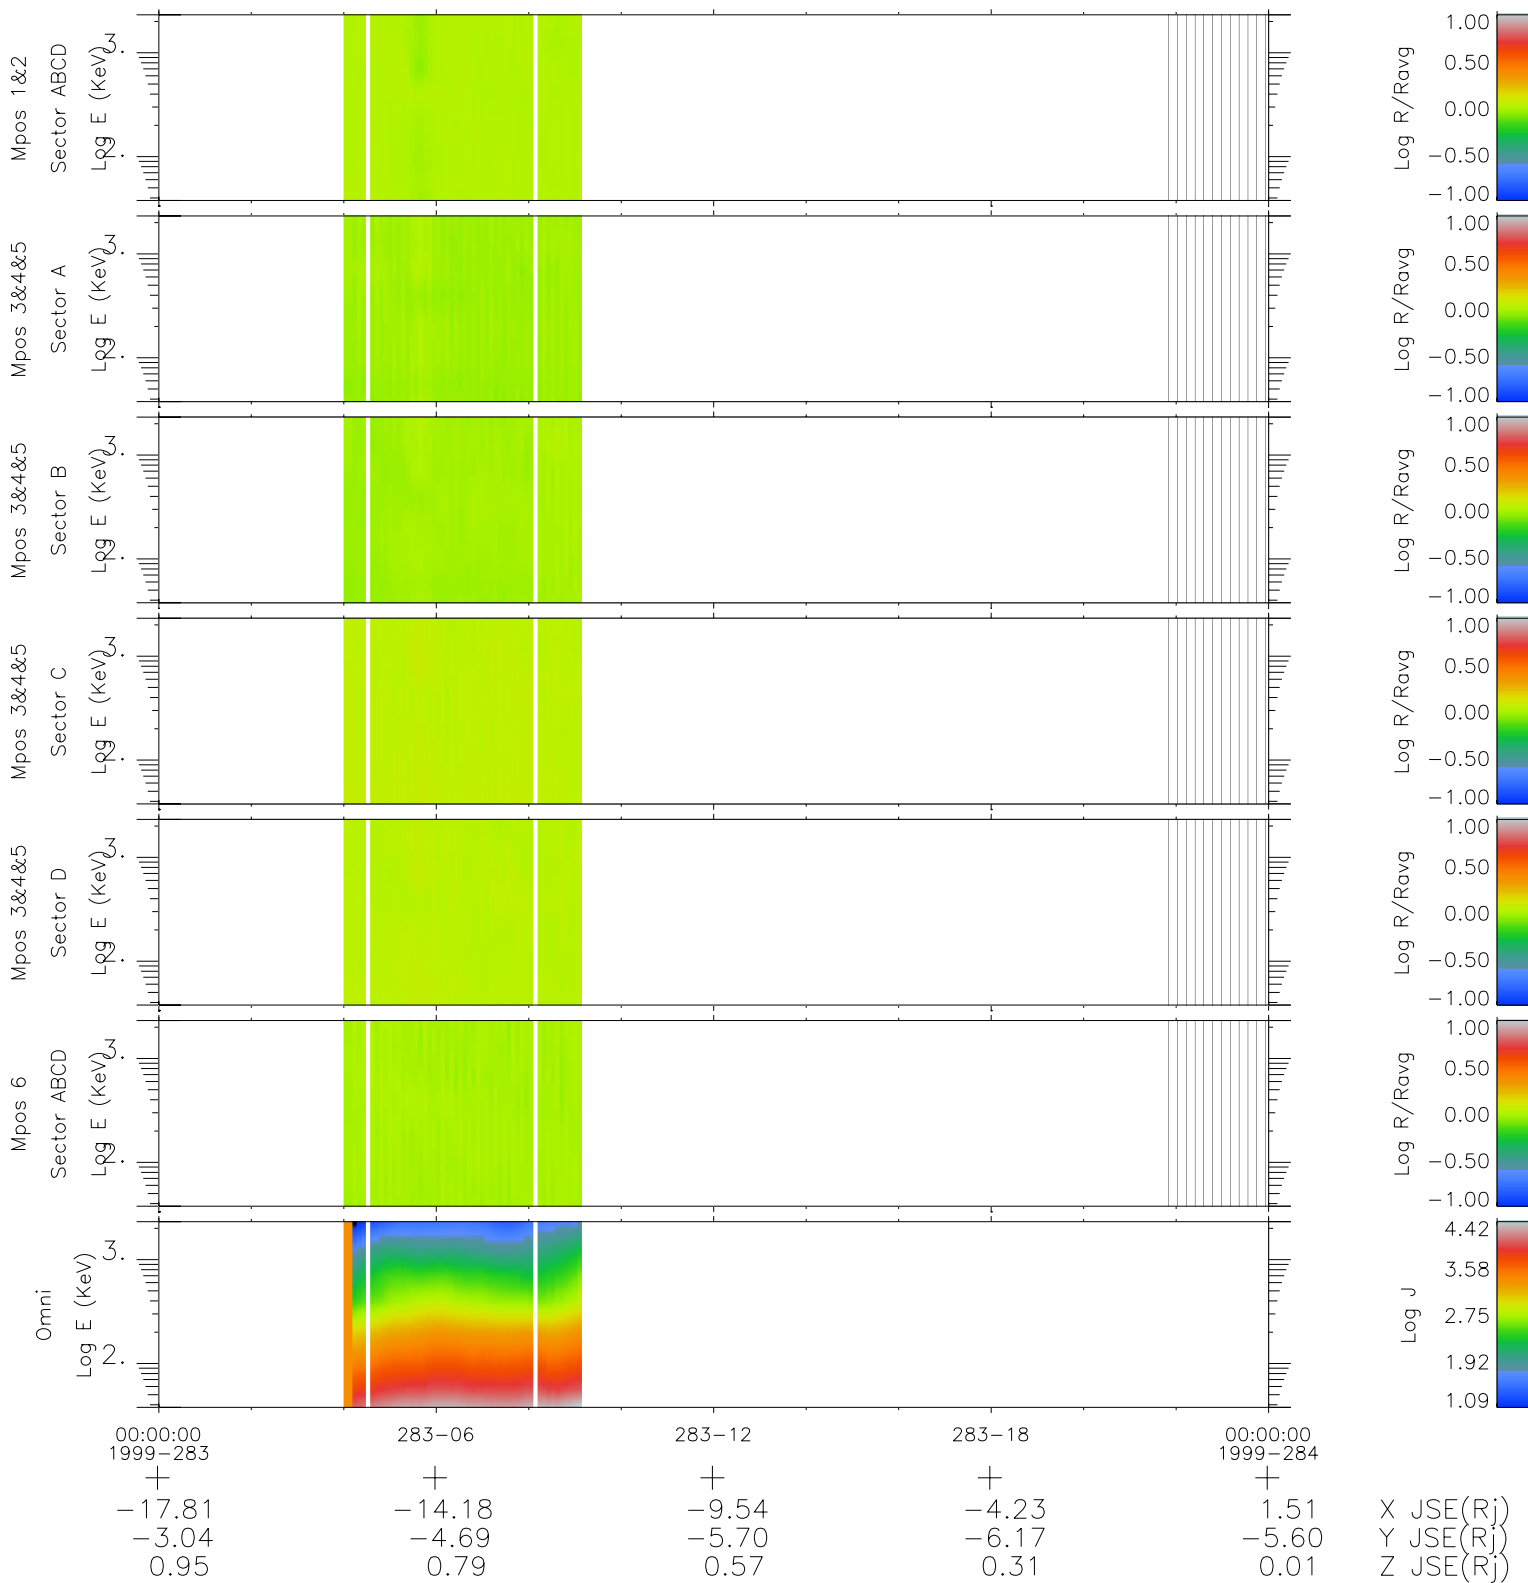

# Galileo EPD Real Time R6 Ions Spectra 99283

Software Version: RTSPEC\_R6 V 1.20  
 Data Production: 06-03-00  
 Plot Production: Mon Sep 17 01:21:50 2001  
 Color File: wondr3  
 Geofactor File: 1.1

- ◇ = Jupiter look direction
- = Corotation look direction