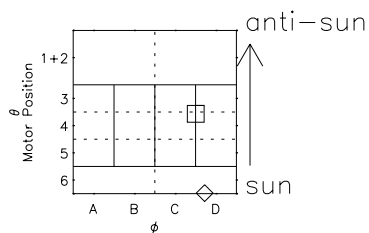

# Galileo EPD Real Time R6 Ions Spectra 99283

Software Version: RTSPEC\_R6 V 1.20  
 Data Production: 06-03-00  
 Plot Production: Mon Sep 17 01:21:50 2001  
 Color File: wondr3  
 Geofactor File: 1.1

- ◇ = Jupiter look direction
- = Corotation look direction