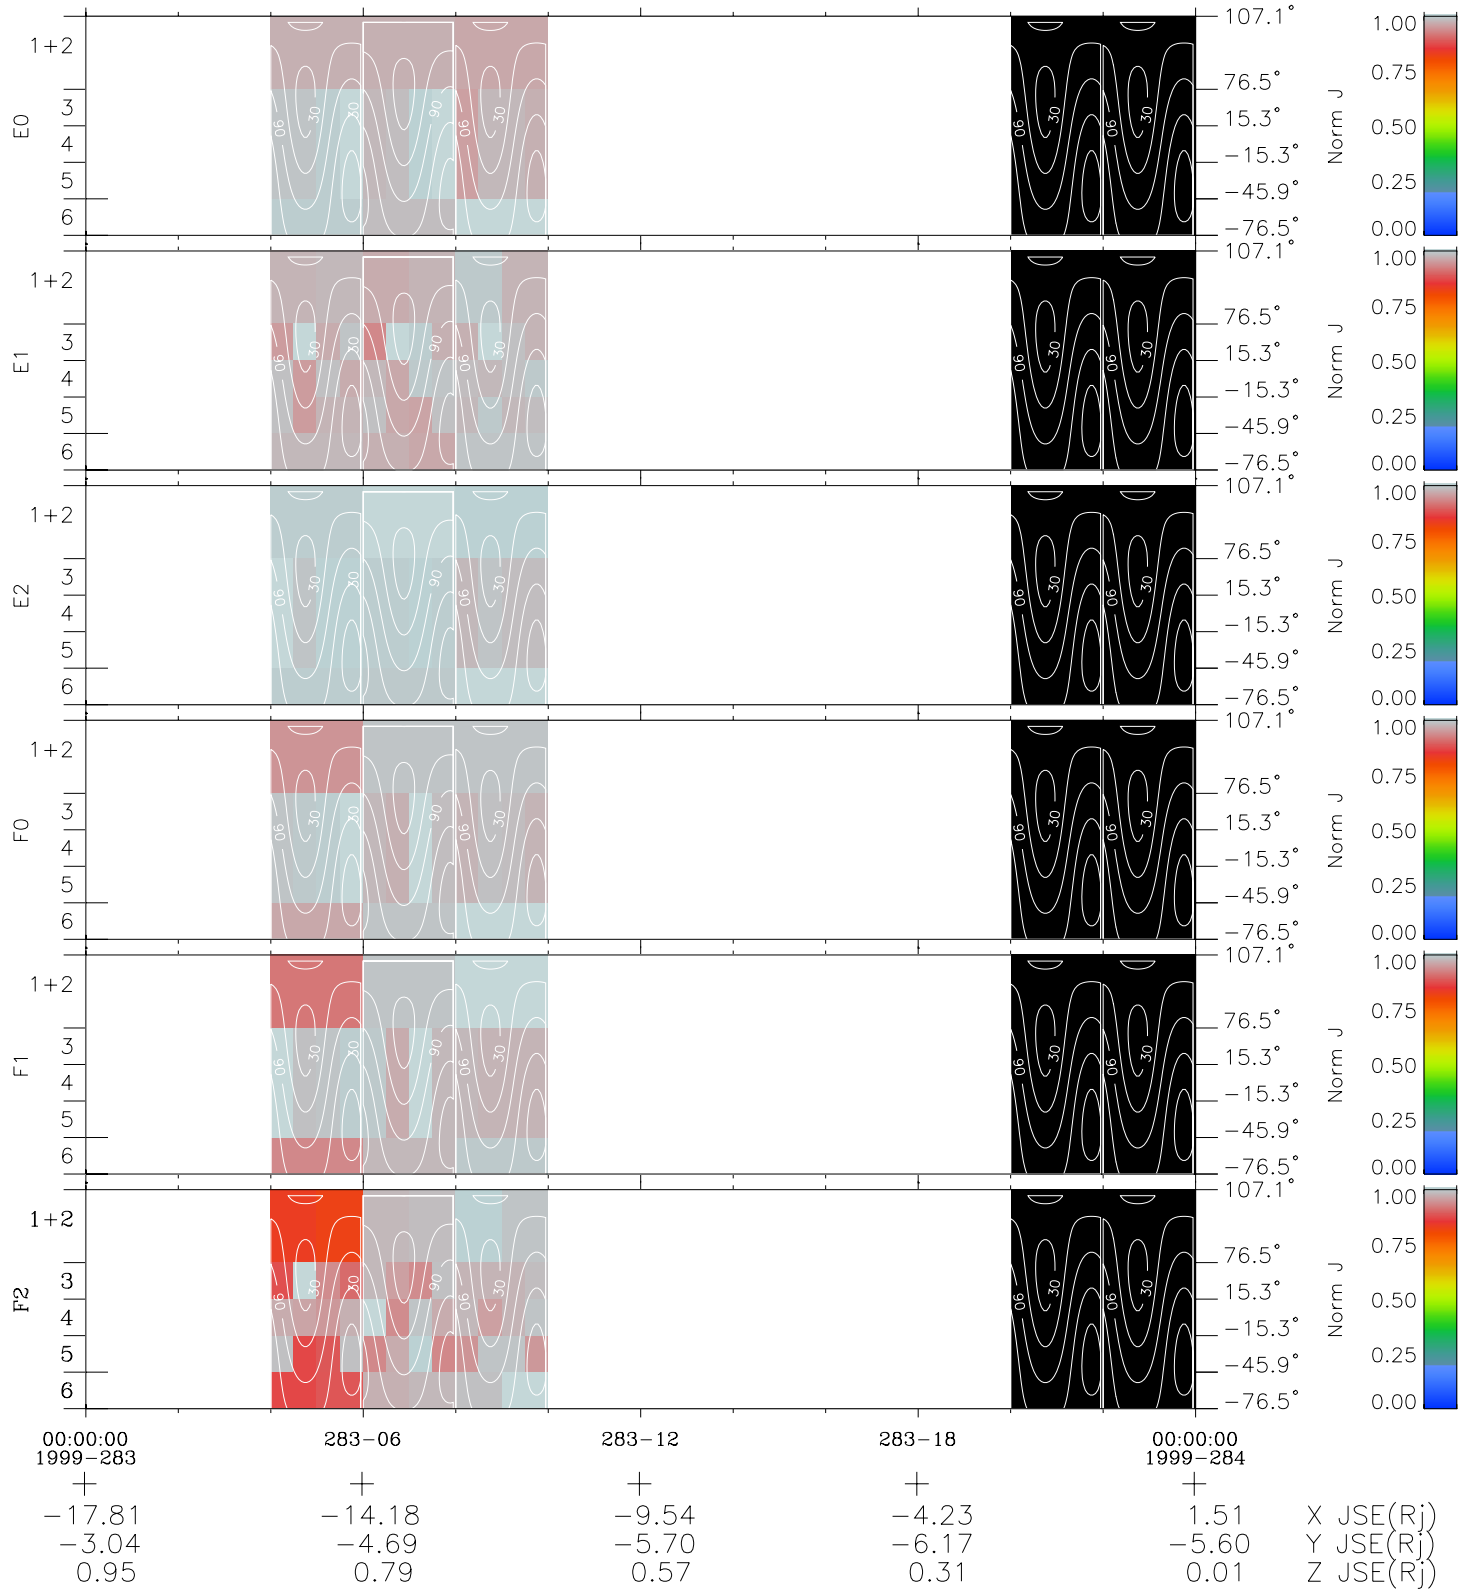

Galileo EPD Real Time All-Sky Anisotropies 99283

Software Version: RTSKY_NORM V 1.20
Data Production: 06-03-00
Plot Production: Mon Sep 17 01:22:23 2001
Color File: wondr3
Geofactor File: 1.1

- ◇ = Jupiter look direction
- = Corotation look direction