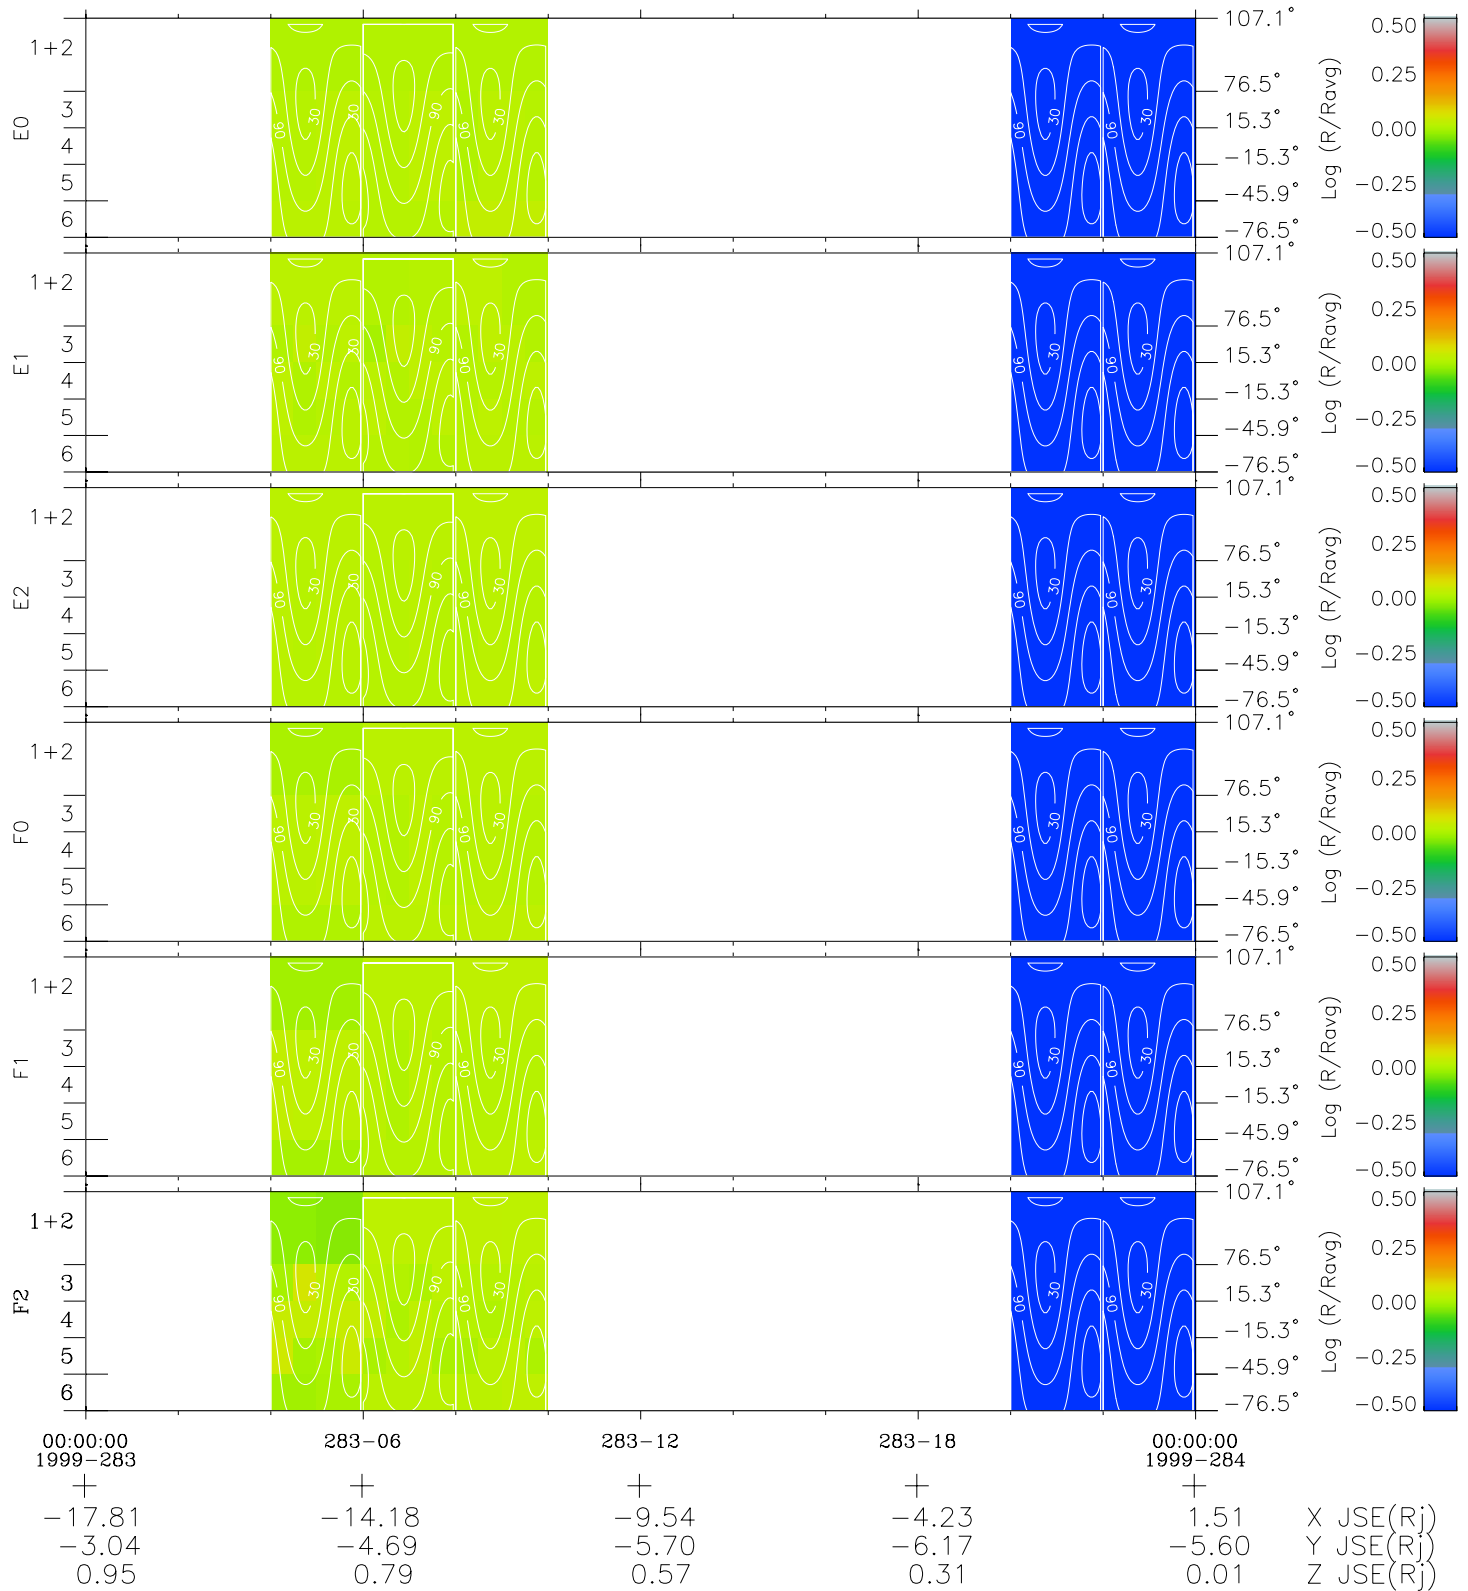

# Galileo EPD Real Time All-Sky Anisotropies 99283

Software Version: RTSKY\_MEAN V 1.20  
 Data Production: 06-03-00  
 Plot Production: Mon Sep 17 01:22:07 2001  
 Color File: wondr3  
 Geofactor File: 1.1

- ◇ = Jupiter look direction
- = Corotation look direction