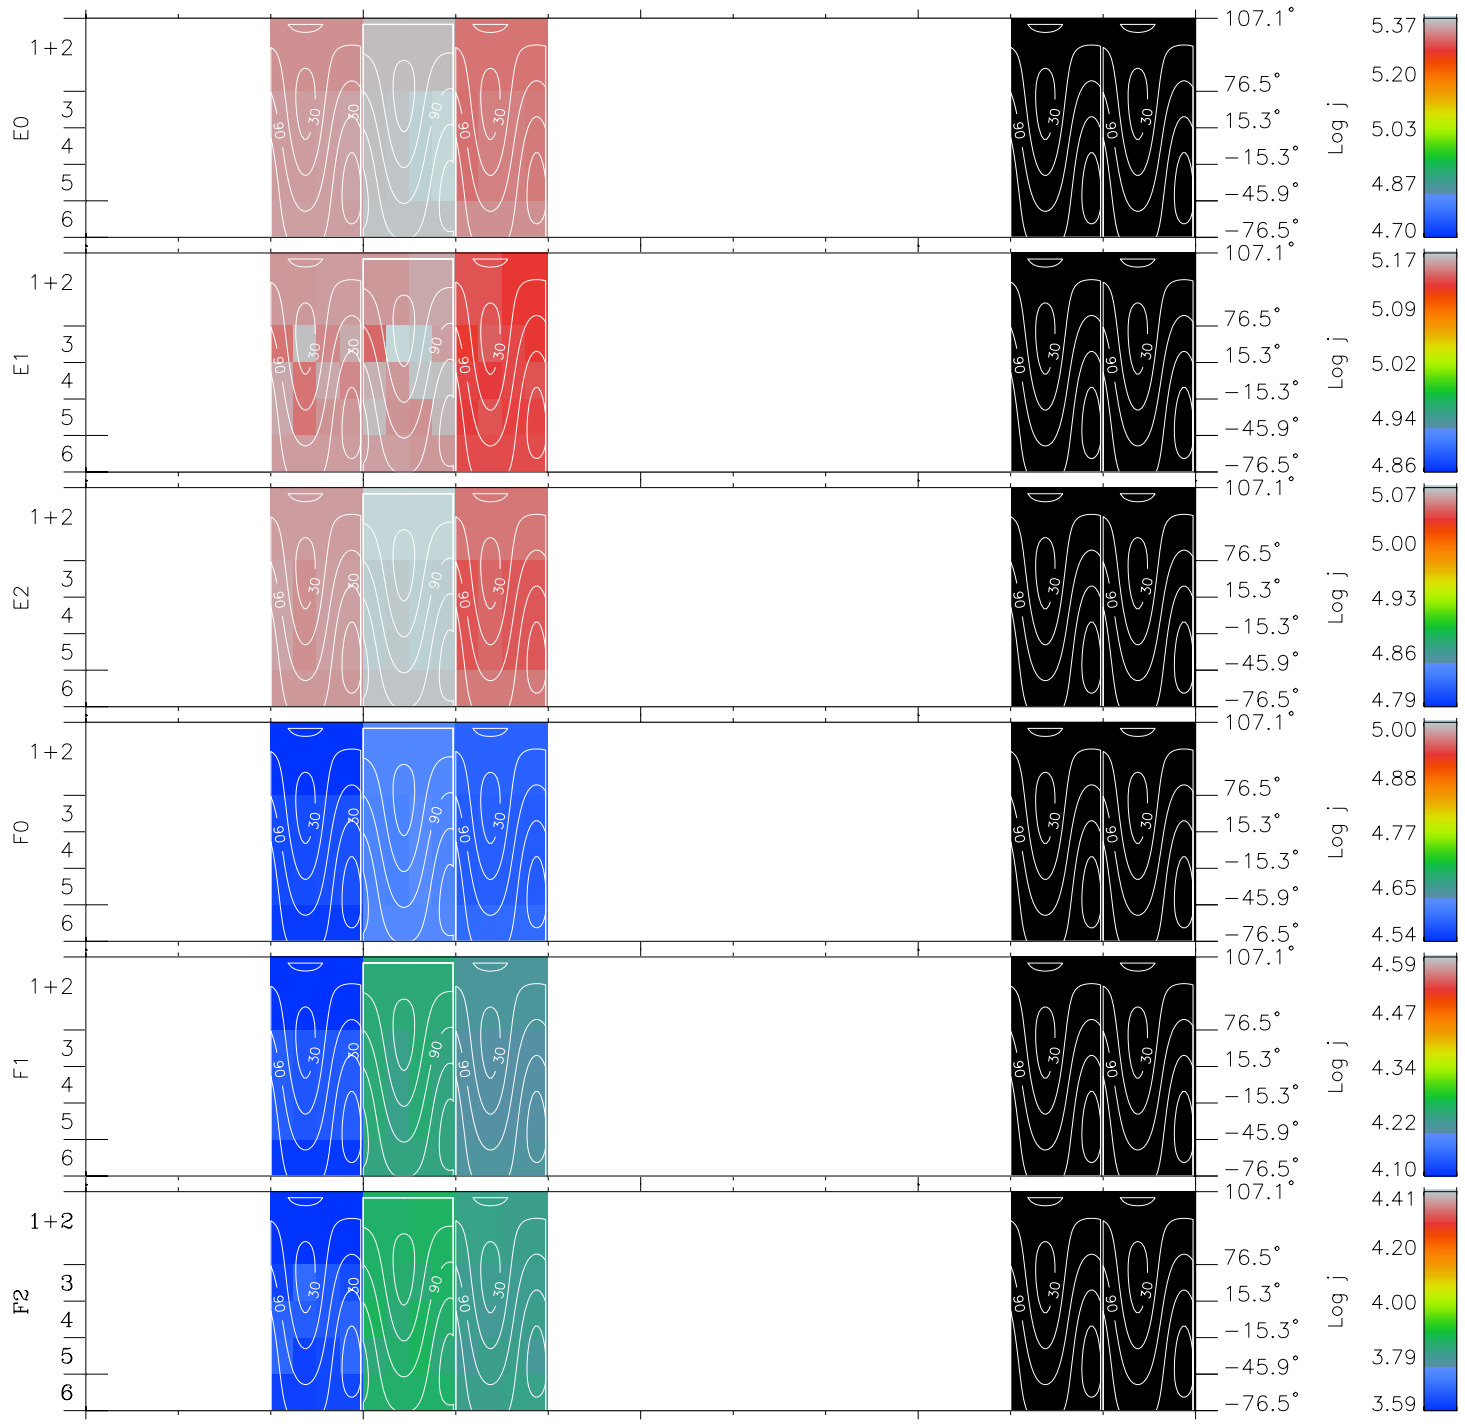

# Galileo EPD Real Time All-Sky Anisotropies 99283

Software Version: RTSKY\_FLUX V 1.20  
Data Production: 06-03-00  
Plot Production: Mon Sep 17 01:22:15 2001  
Color File: wondr3  
Geofactor File: 1.1

|                      |        |        |        |                      |                        |
|----------------------|--------|--------|--------|----------------------|------------------------|
| 00:00:00<br>1999-283 | 283-06 | 283-12 | 283-18 | 00:00:00<br>1999-284 |                        |
| +                    | +      | +      | +      | +                    | X JSE(R <sub>j</sub> ) |
| -17.81               | -14.18 | -9.54  | -4.23  | 1.51                 | Y JSE(R <sub>j</sub> ) |
| -3.04                | -4.69  | -5.70  | -6.17  | -5.60                | Z JSE(R <sub>j</sub> ) |
| 0.95                 | 0.79   | 0.57   | 0.31   | 0.01                 |                        |

- ◇ = Jupiter look direction
- = Corotation look direction