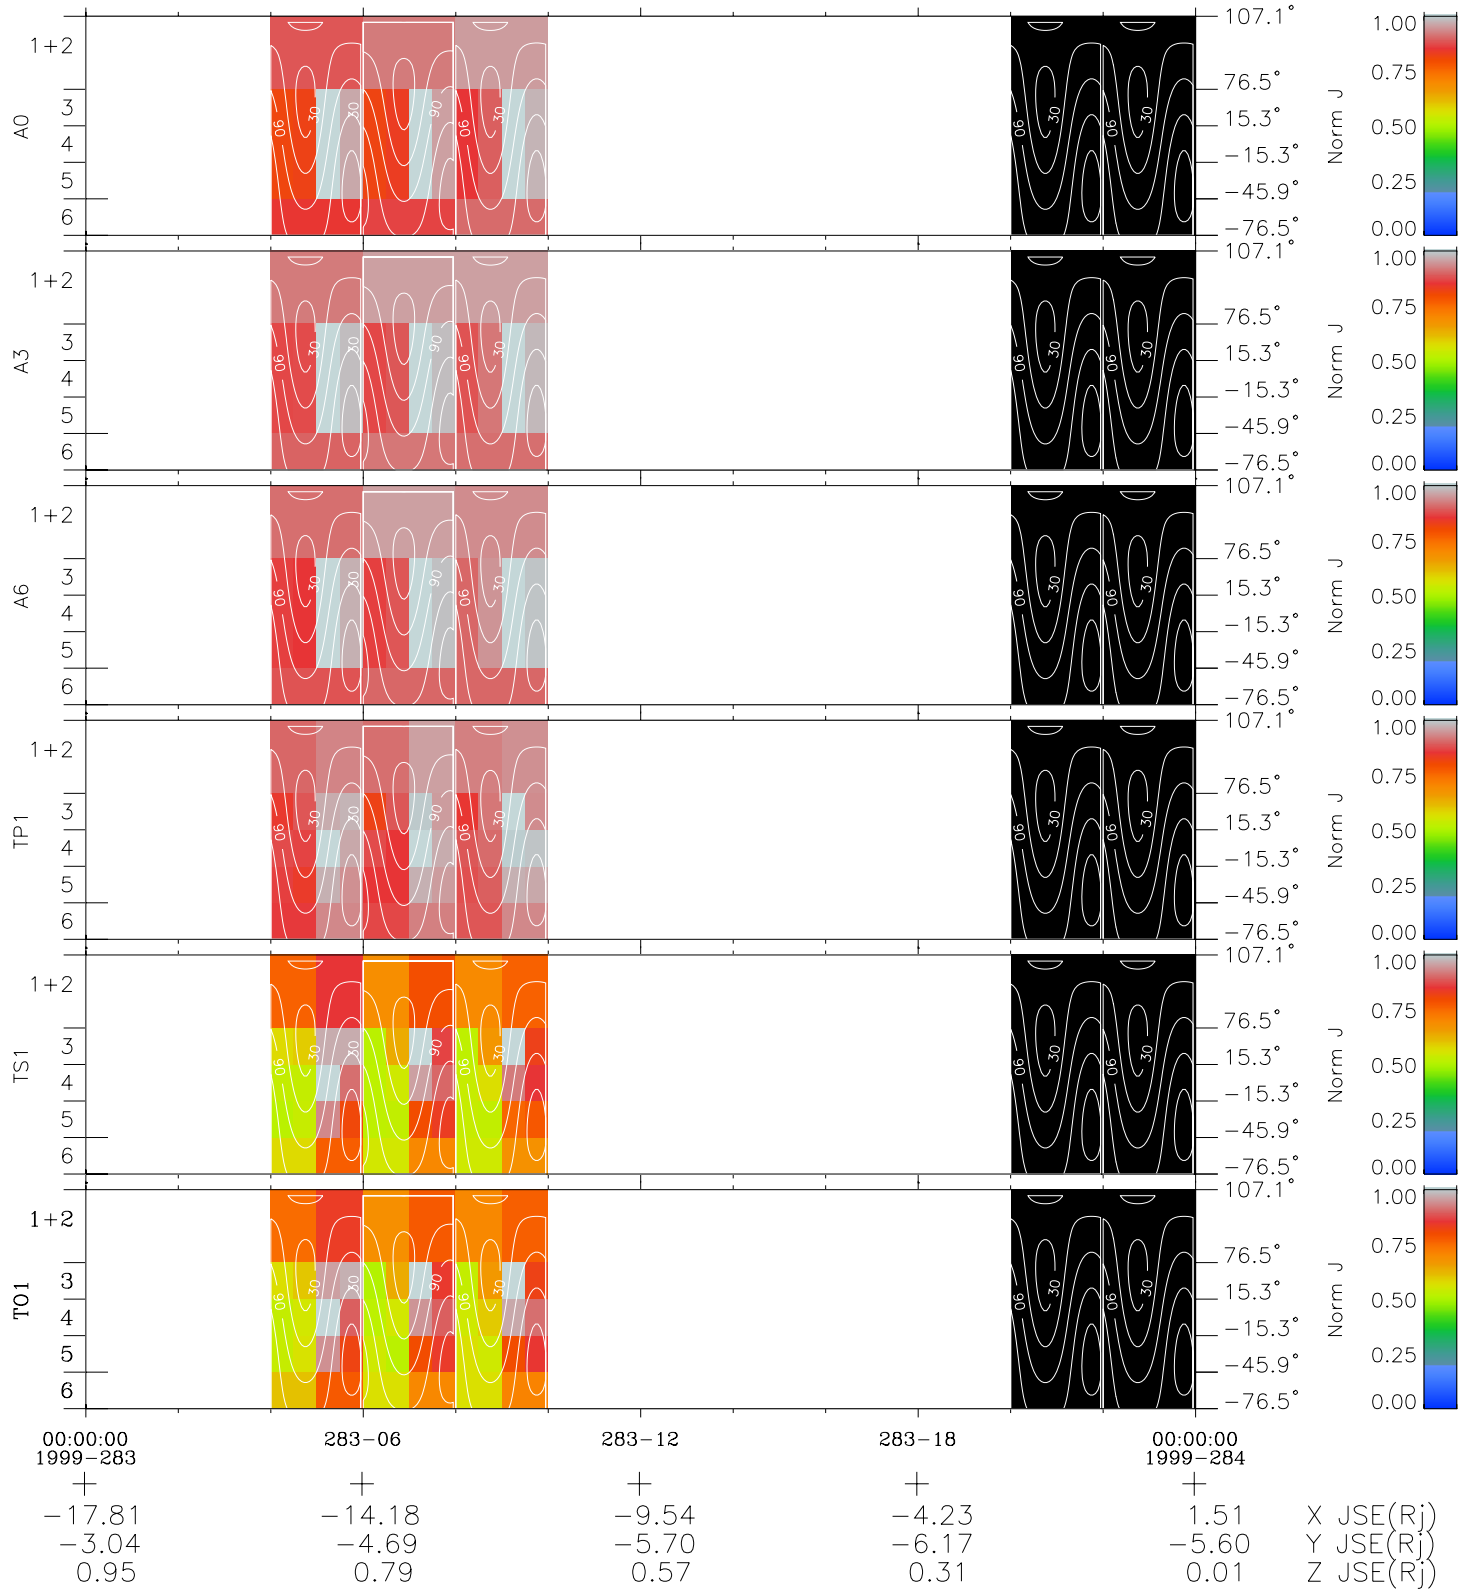

Galileo EPD Real Time All-Sky Anisotropies 99283

Software Version: RTSKY_NORM V 1.20
Data Production: 06-03-00
Plot Production: Mon Sep 17 01:22:19 2001
Color File: wondr3
Geofactor File: 1.1

- ◇ = Jupiter look direction
- = Corotation look direction