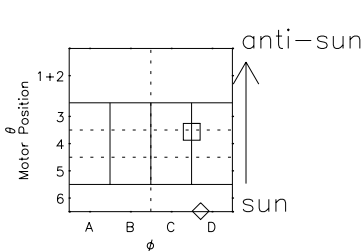

Galileo EPD Real Time All-Sky Anisotropies 99283

Software Version: RTSKY_NORM V 1.20
Data Production: 06-03-00
Plot Production: Mon Sep 17 01:22:19 2001
Color File: wondr3
Geofactor File: 1.1

- ◇ = Jupiter look direction
- = Corotation look direction