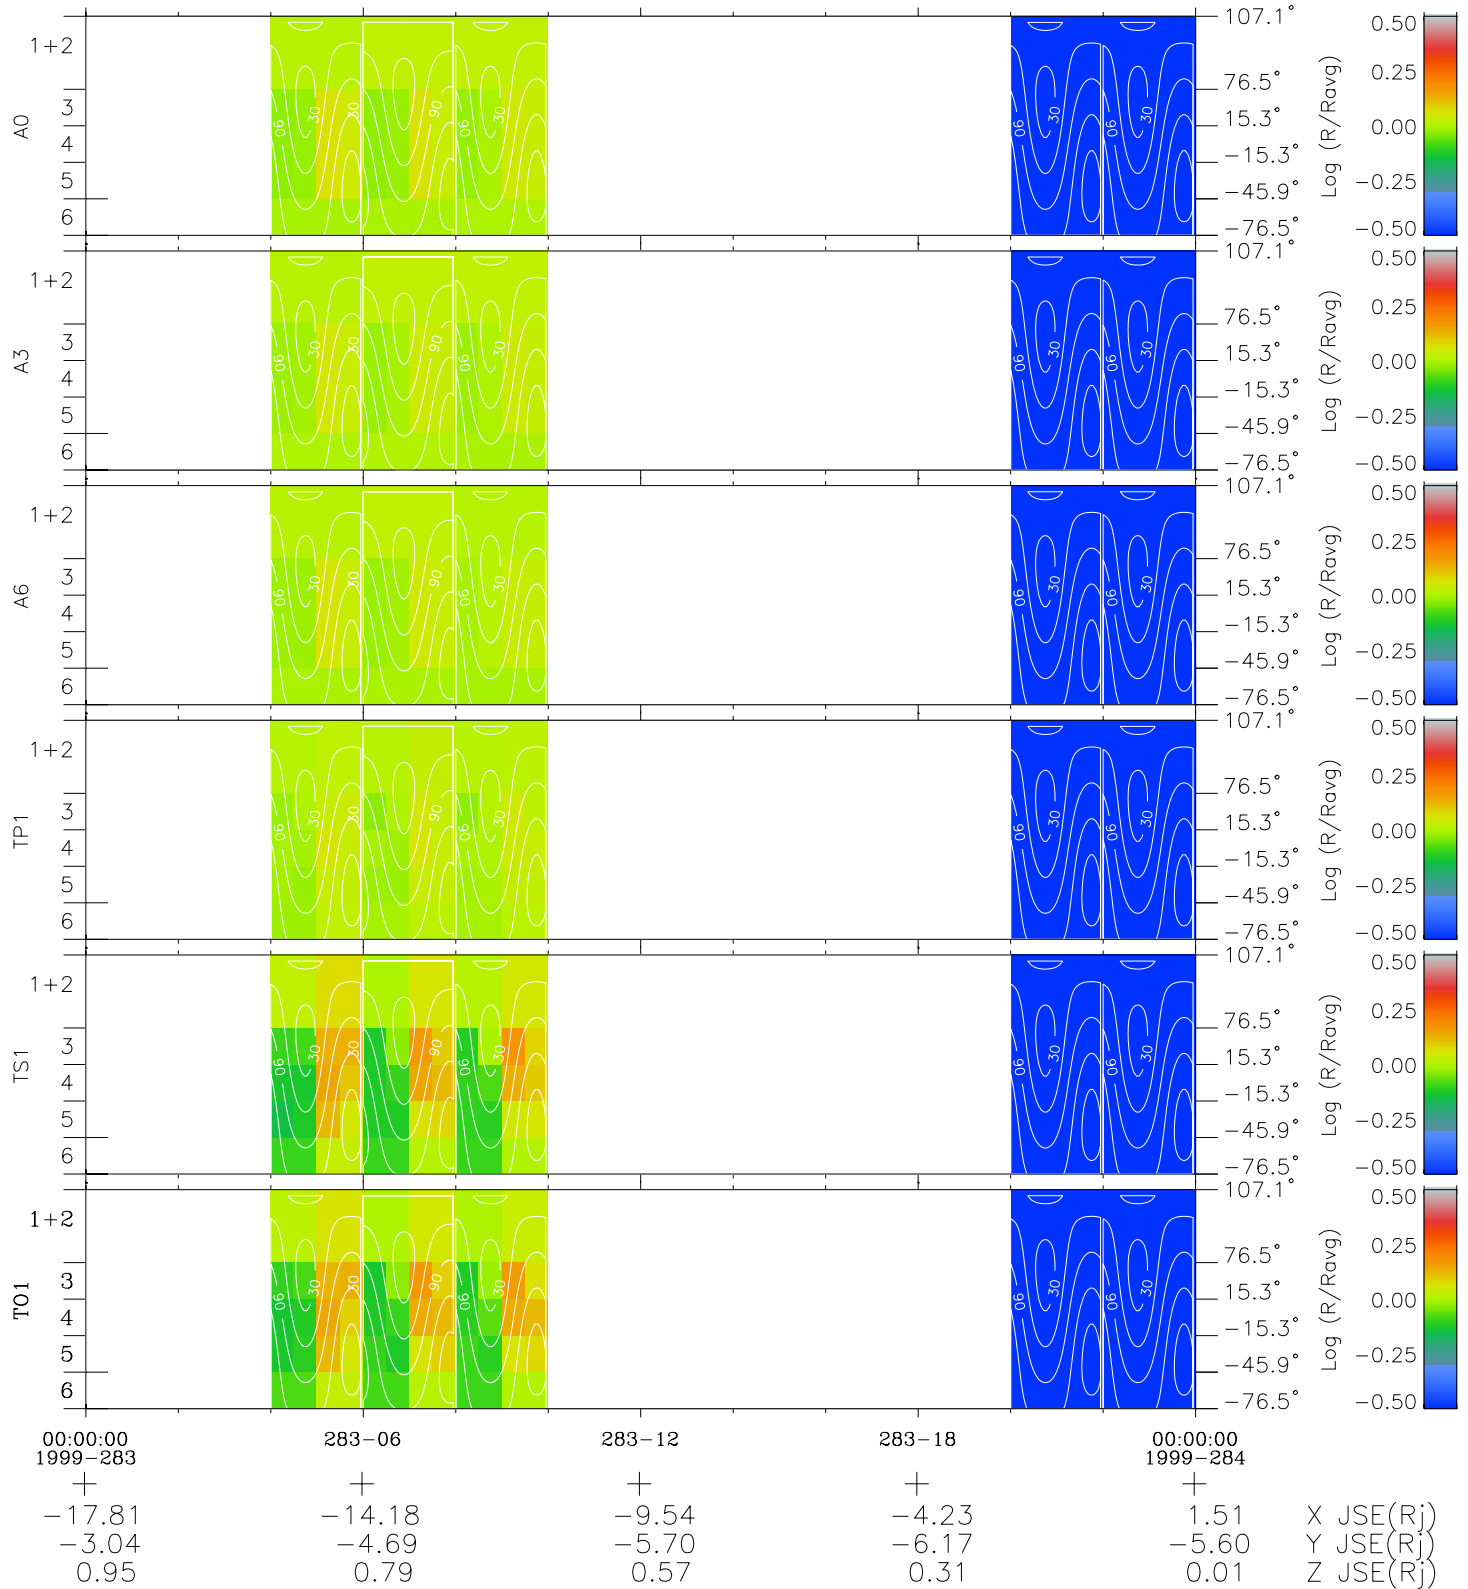

# Galileo EPD Real Time All-Sky Anisotropies 99283

Software Version: RTSKY\_MEAN V 1.20  
Data Production: 06-03-00  
Plot Production: Mon Sep 17 01:22:03 2001  
Color File: wondr3  
Geofactor File: 1.1

- ◇ = Jupiter look direction
- = Corotation look direction