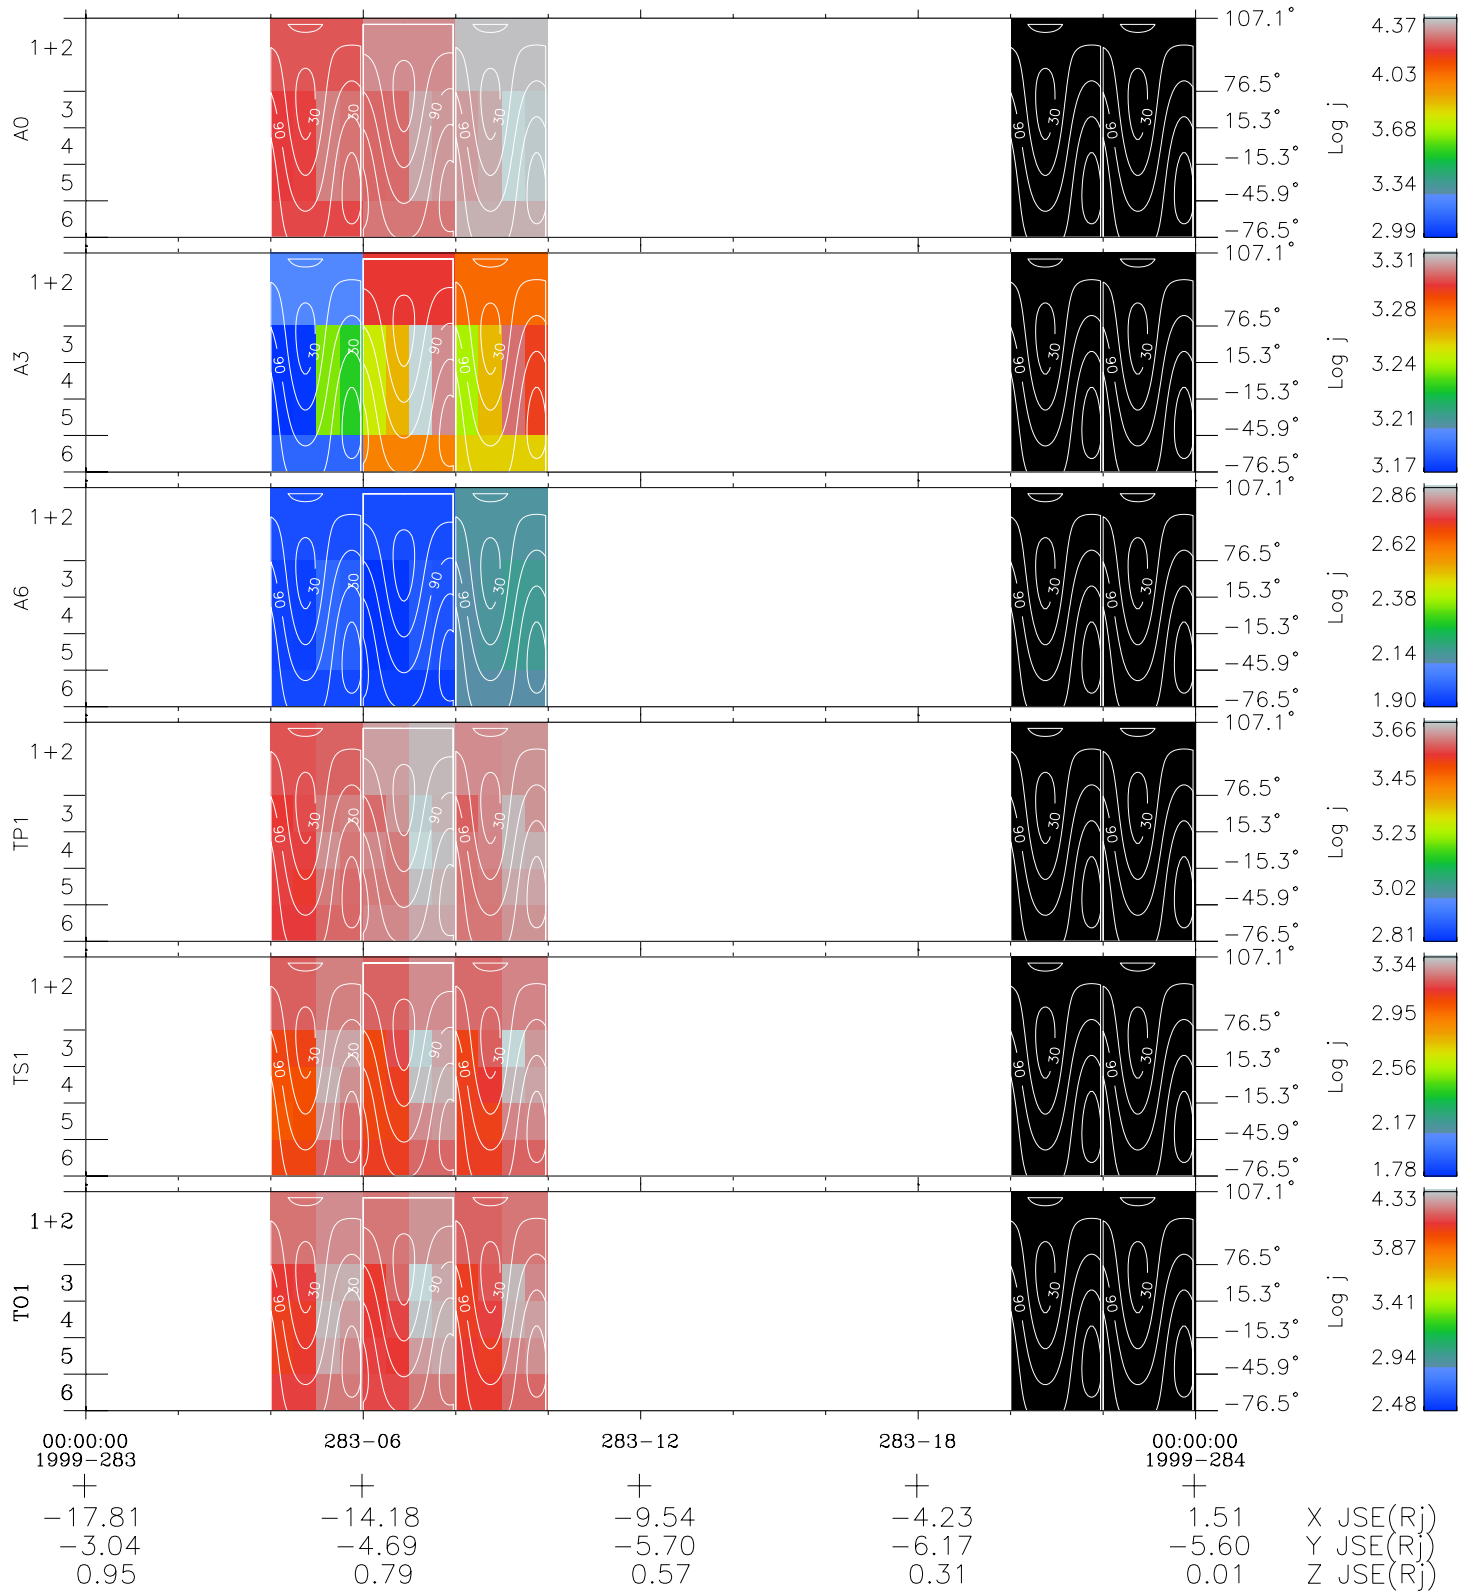

# Galileo EPD Real Time All-Sky Anisotropies 99283

Software Version: RTSKY\_FLUX V 1.20  
Data Production: 06-03-00  
Plot Production: Mon Sep 17 01:22:11 2001  
Color File: wondr3  
Geofactor File: 1.1

- ◇ = Jupiter look direction
- = Corotation look direction