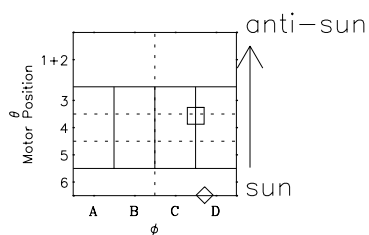

# Galileo EPD Real-Time Omni 99283

Software Version: RTLINE\_OMNI V 1.20  
Data Production: 06-03-00  
Plot Production: Mon Sep 17 01:23:09 2001

- ◇ = Jupiter look direction
- = Corotation look direction