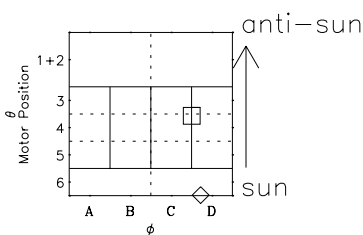

# Galileo EPD Real-Time Six-Sector 99283

Software Version: RTLINE\_R6 V 1.20  
Data Production: 06-03-00  
Plot Production: Mon Sep 17 01:23:15 2001

◇ = Jupiter look direction  
□ = Corotation look direction