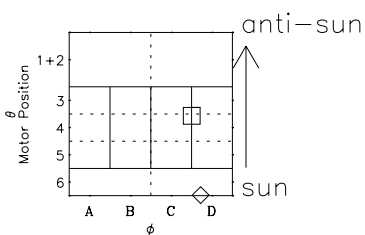

Galileo EPD Real-Time Six-Sector 99283

Software Version: RTLINE_R6 V 1.20
Data Production: 06-03-00
Plot Production: Mon Sep 17 01:23:14 2001

◇ = Jupiter look direction
□ = Corotation look direction