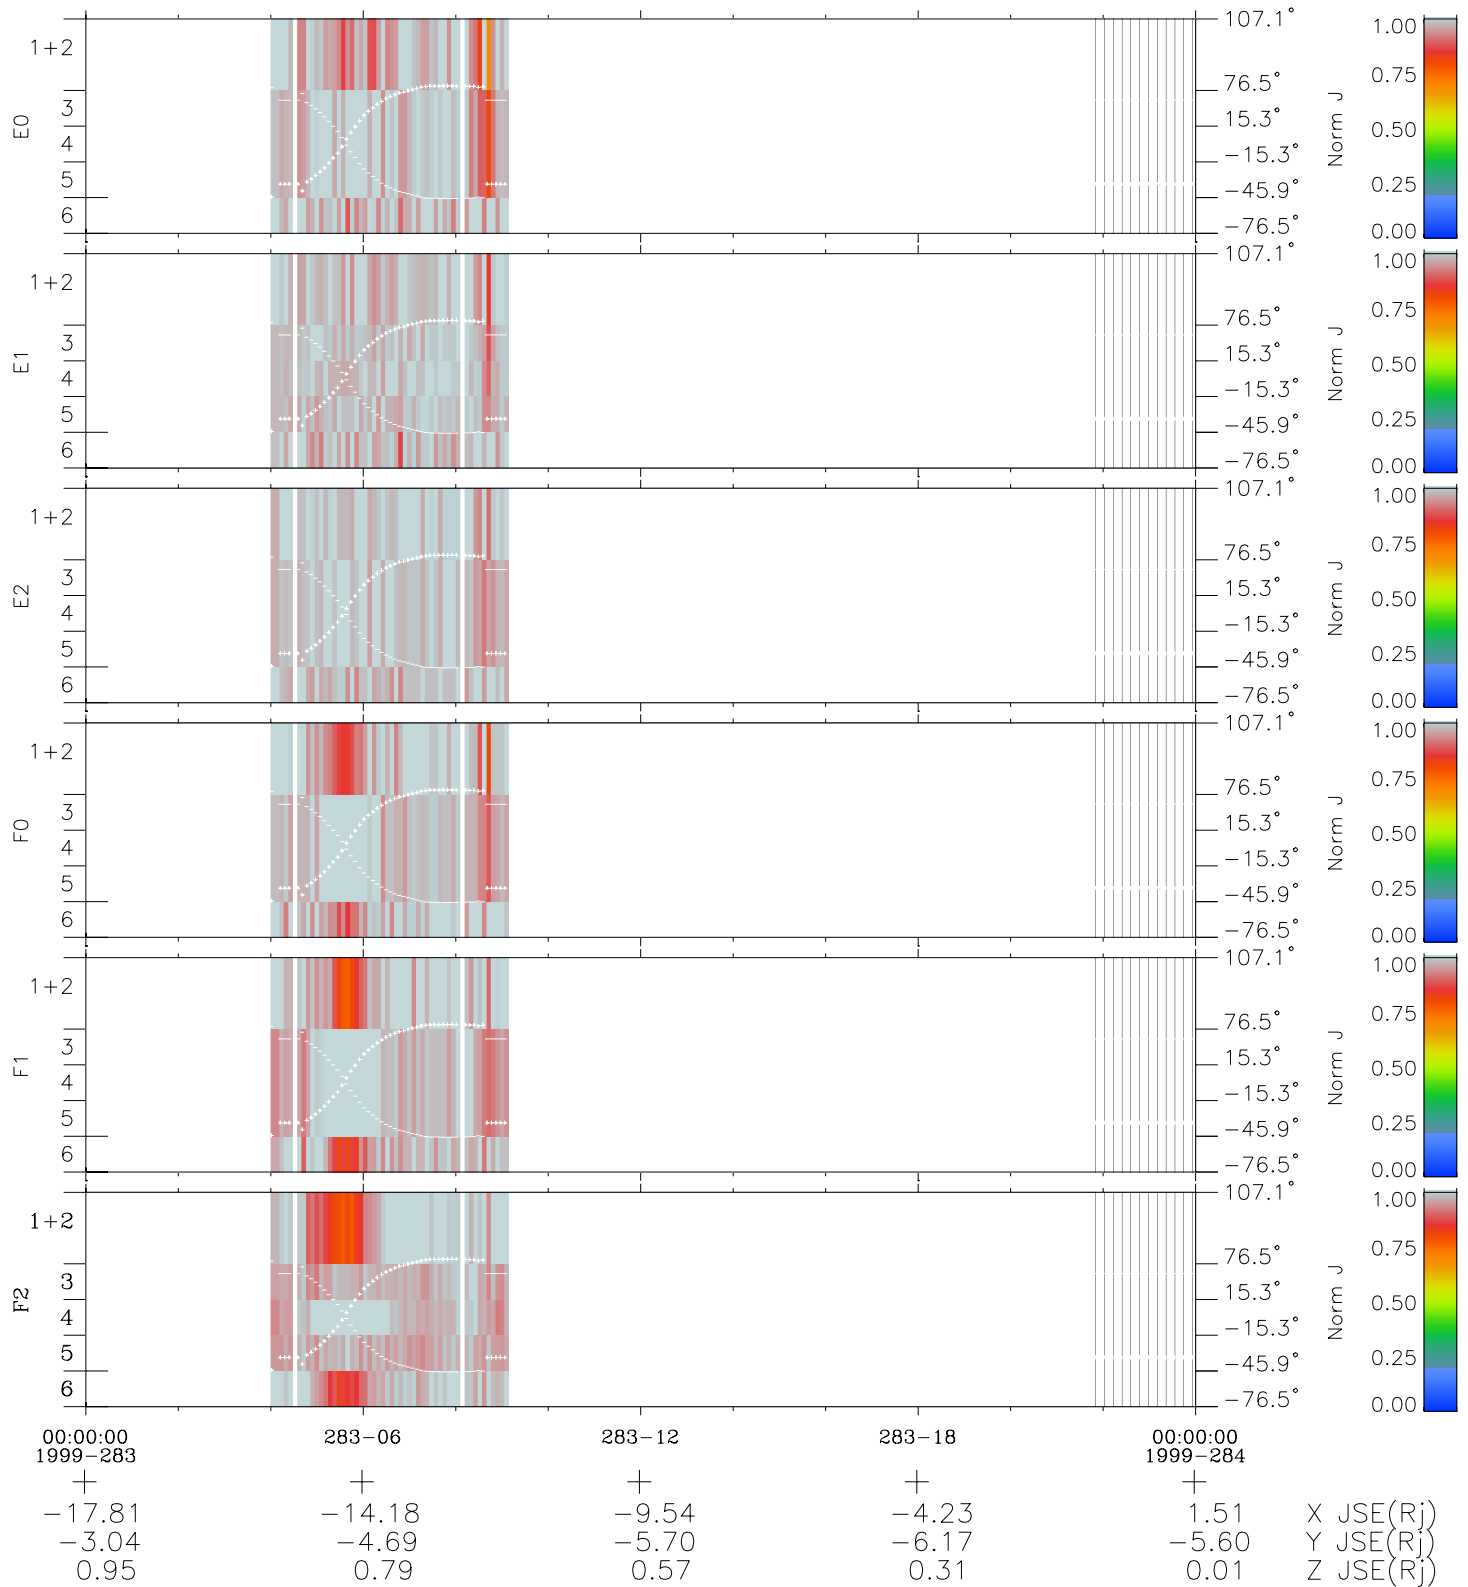

Galileo EPD Real Elevation Anisotropies 99283

Software Version: RTELEV_NORM V 1.20
Data Production: 06-03-00
Plot Production: Mon Sep 17 01:22:44 2001
Color File: wondr3
Geofactor File: 1.1

- ◇ = Jupiter look direction
- = Corotation look direction