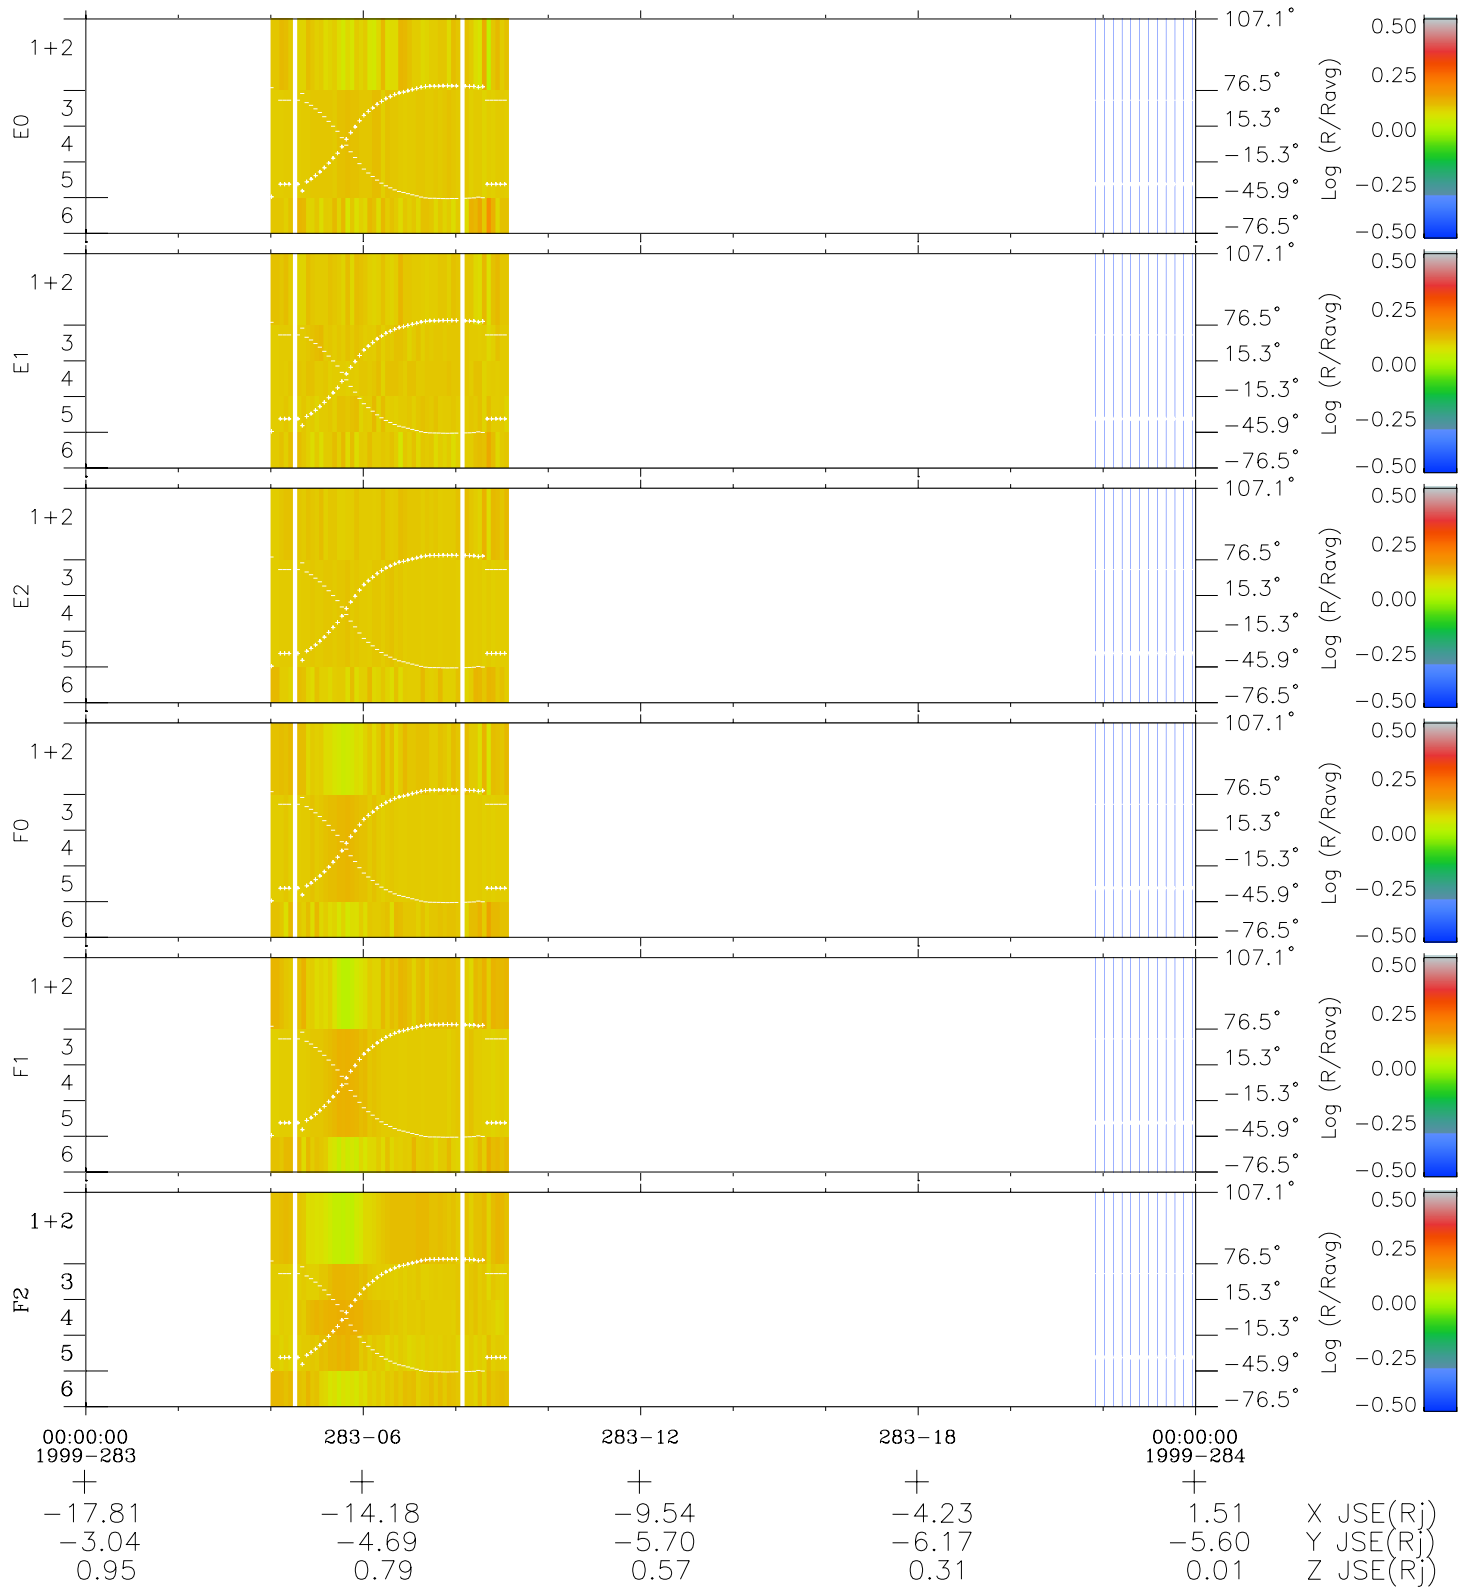

Galileo EPD Real Elevation Anisotropies 99283

Software Version: RTELEV_MEAN V 1.20
 Data Production: 06-03-00
 Plot Production: Mon Sep 17 01:22:30 2001
 Color File: wondr3
 Geofactor File: 1.1

- ◇ = Jupiter look direction
- = Corotation look direction