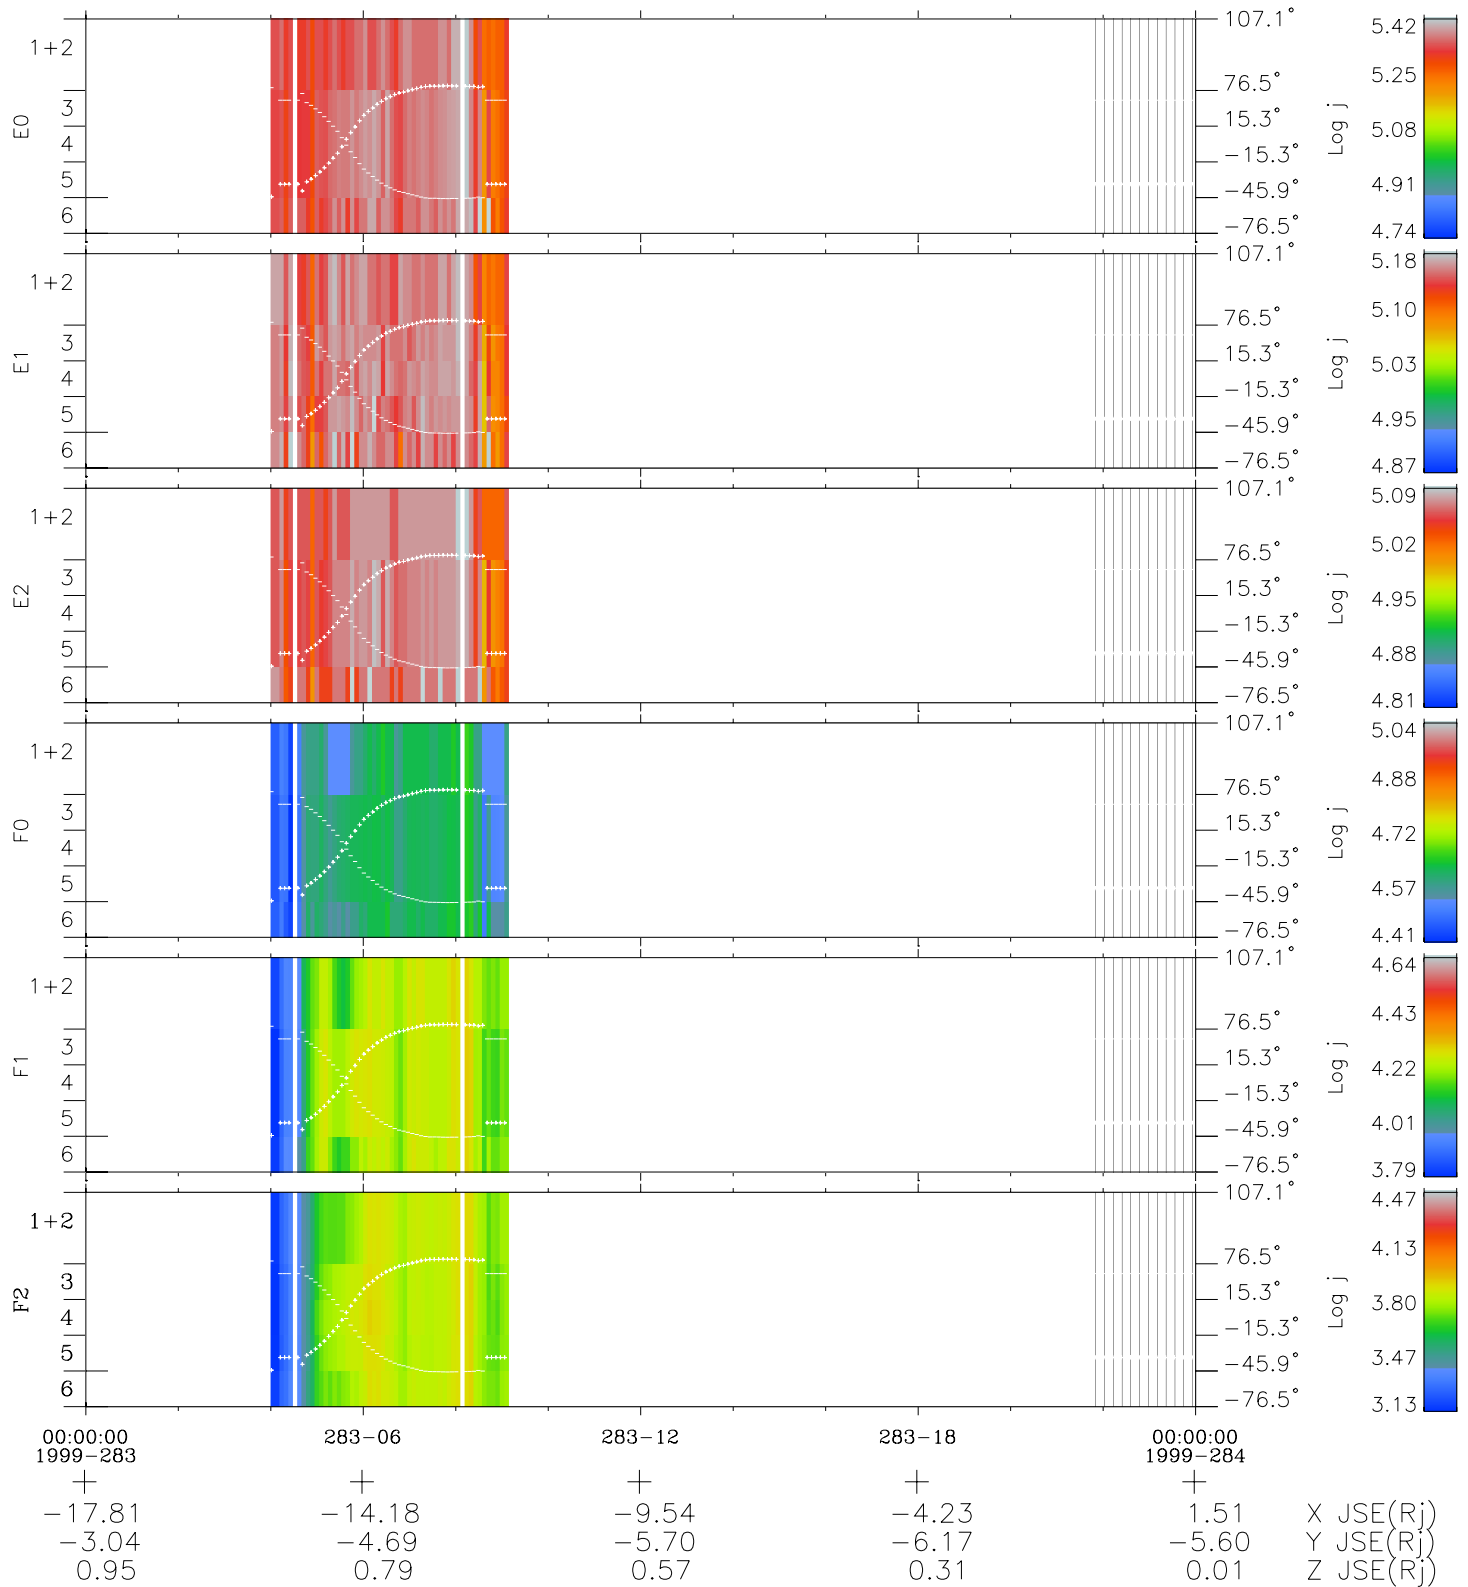

# Galileo EPD Real Elevation Anisotropies 99283

Software Version: RTELEV\_FLUX V 1.20  
Data Production: 06-03-00  
Plot Production: Mon Sep 17 01:22:37 2001  
Color File: wondr3  
Geofactor File: 1.1

- ◇ = Jupiter look direction
- = Corotation look direction