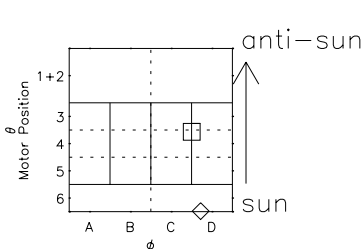

Galileo EPD Real Elevation Anisotropies 99283

Software Version: RTELEV_NORM V 1.20
Data Production: 06-03-00
Plot Production: Mon Sep 17 01:22:41 2001
Color File: wondr3
Geofactor File: 1.1

- ◇ = Jupiter look direction
- = Corotation look direction