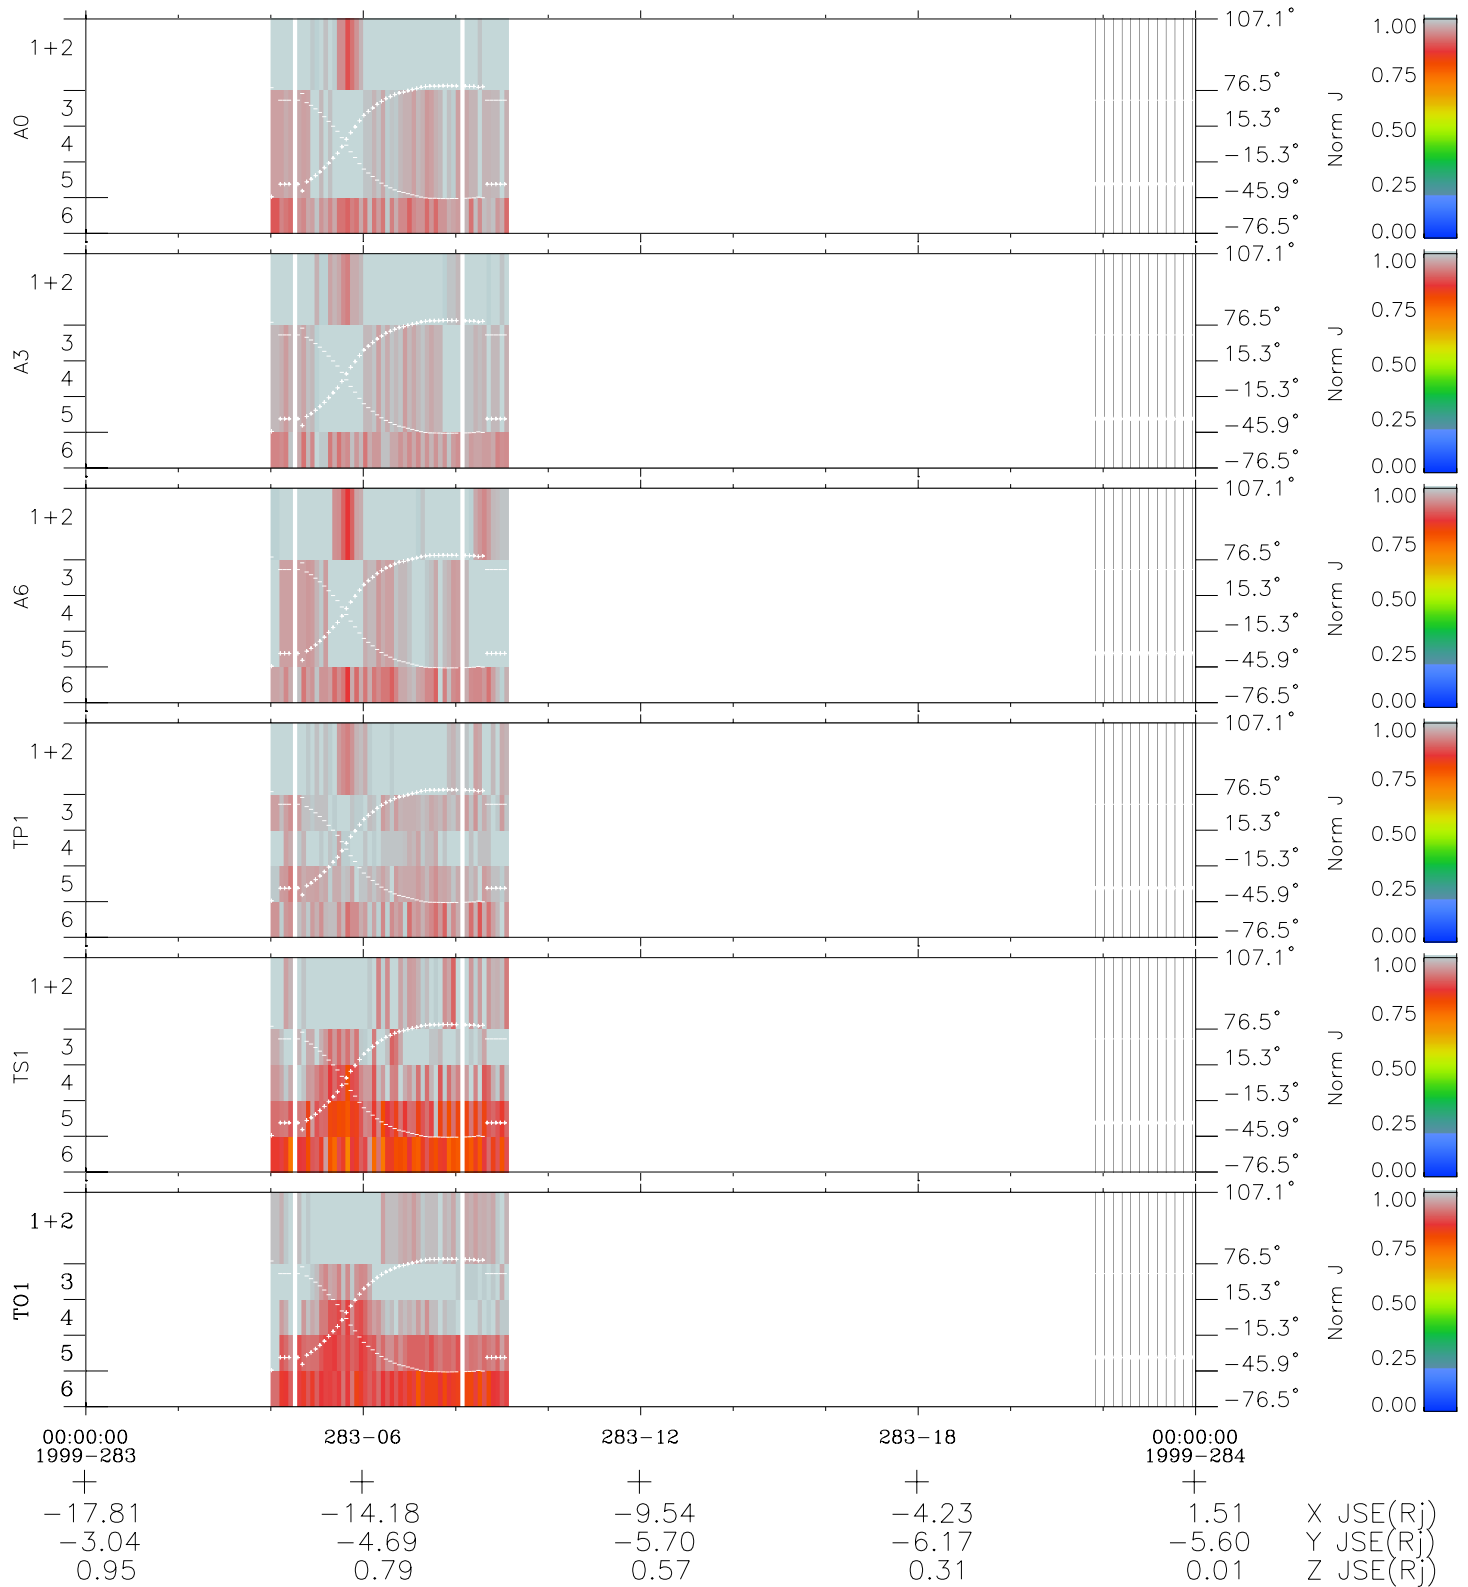

Galileo EPD Real Elevation Anisotropies 99283

Software Version: RTELEV_NORM V 1.20
Data Production: 06-03-00
Plot Production: Mon Sep 17 01:22:41 2001
Color File: wondr3
Geofactor File: 1.1

- ◇ = Jupiter look direction
- = Corotation look direction