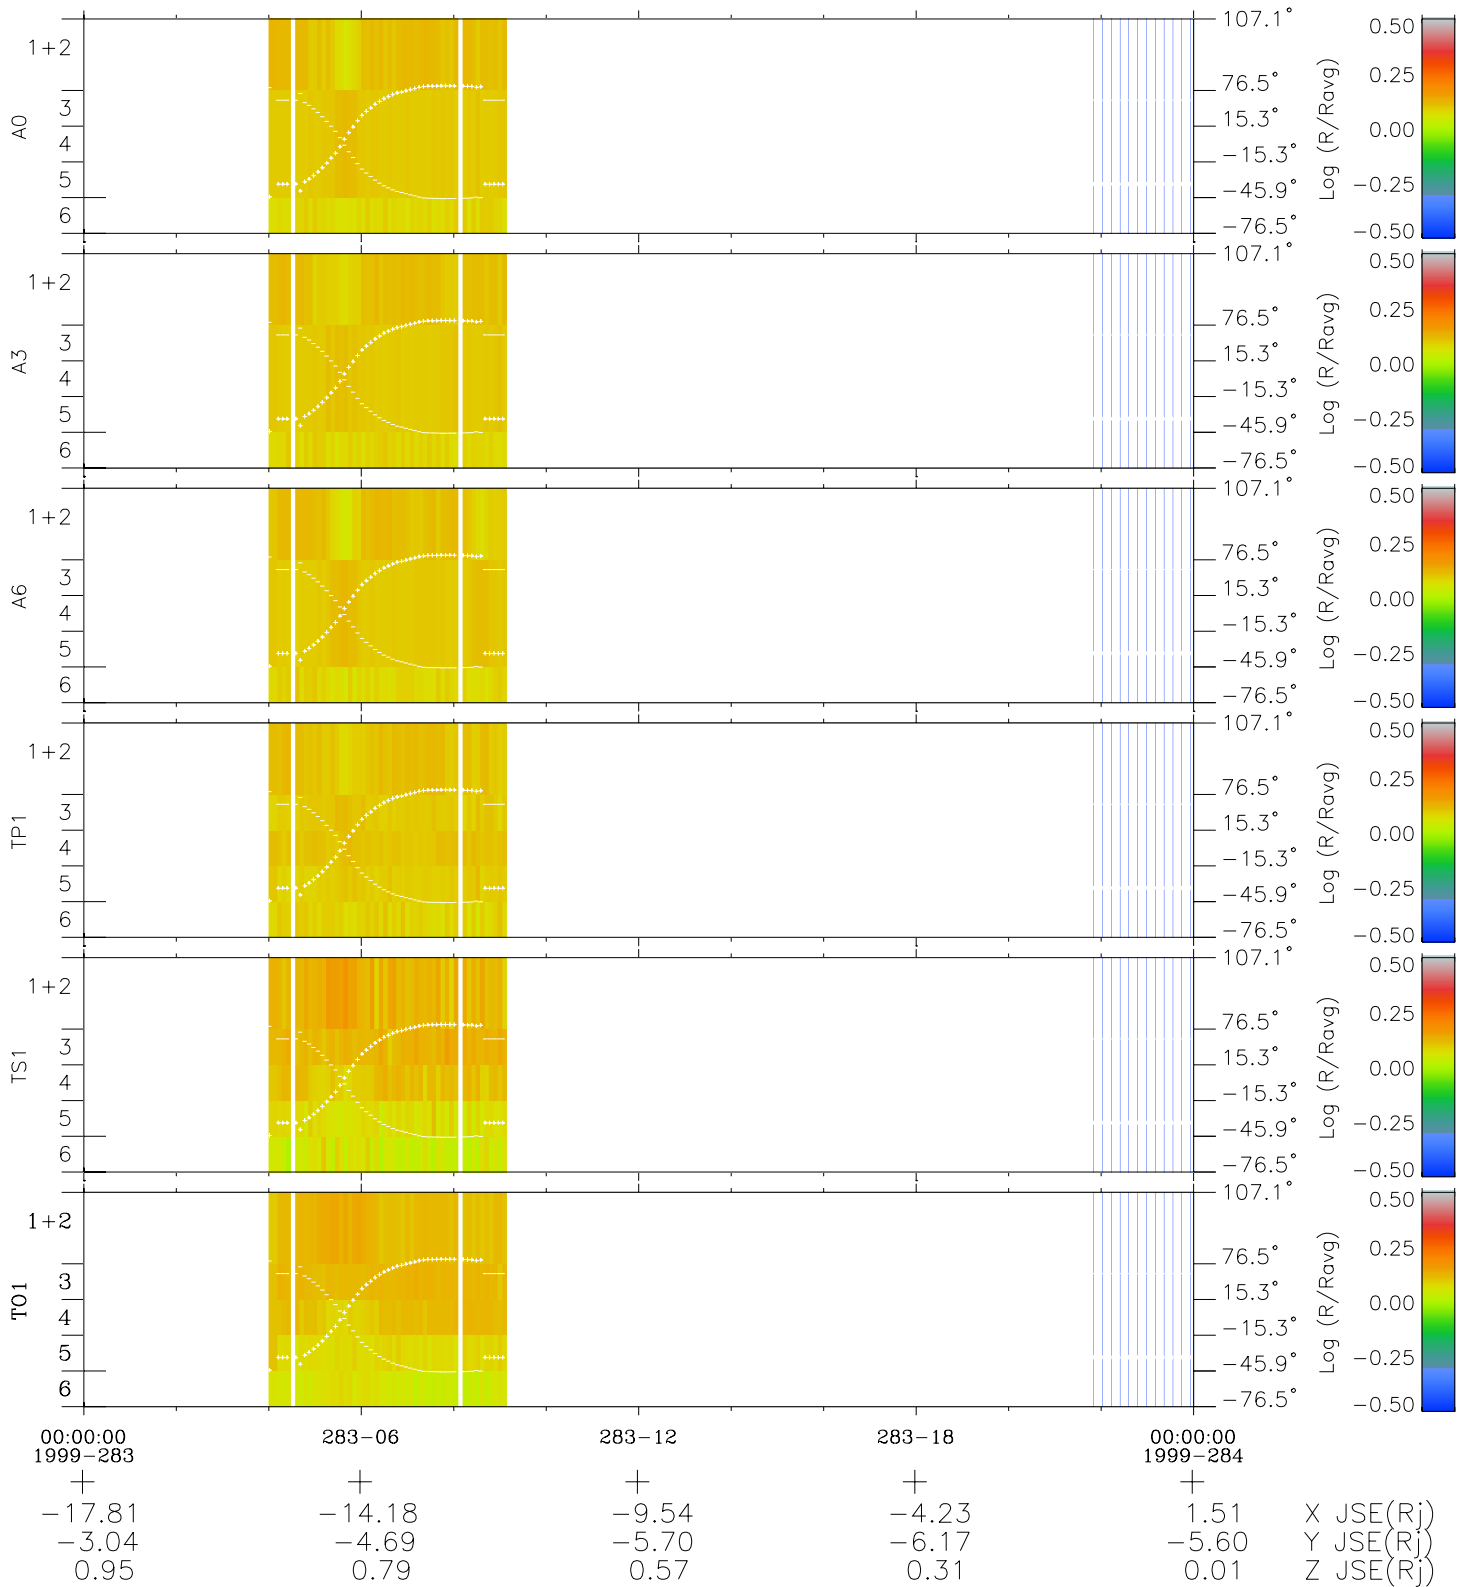

# Galileo EPD Real Elevation Anisotropies 99283

Software Version: RTELEV\_MEAN V 1.20  
 Data Production: 06-03-00  
 Plot Production: Mon Sep 17 01:22:27 2001  
 Color File: wondr3  
 Geofactor File: 1.1

- ◇ = Jupiter look direction
- = Corotation look direction