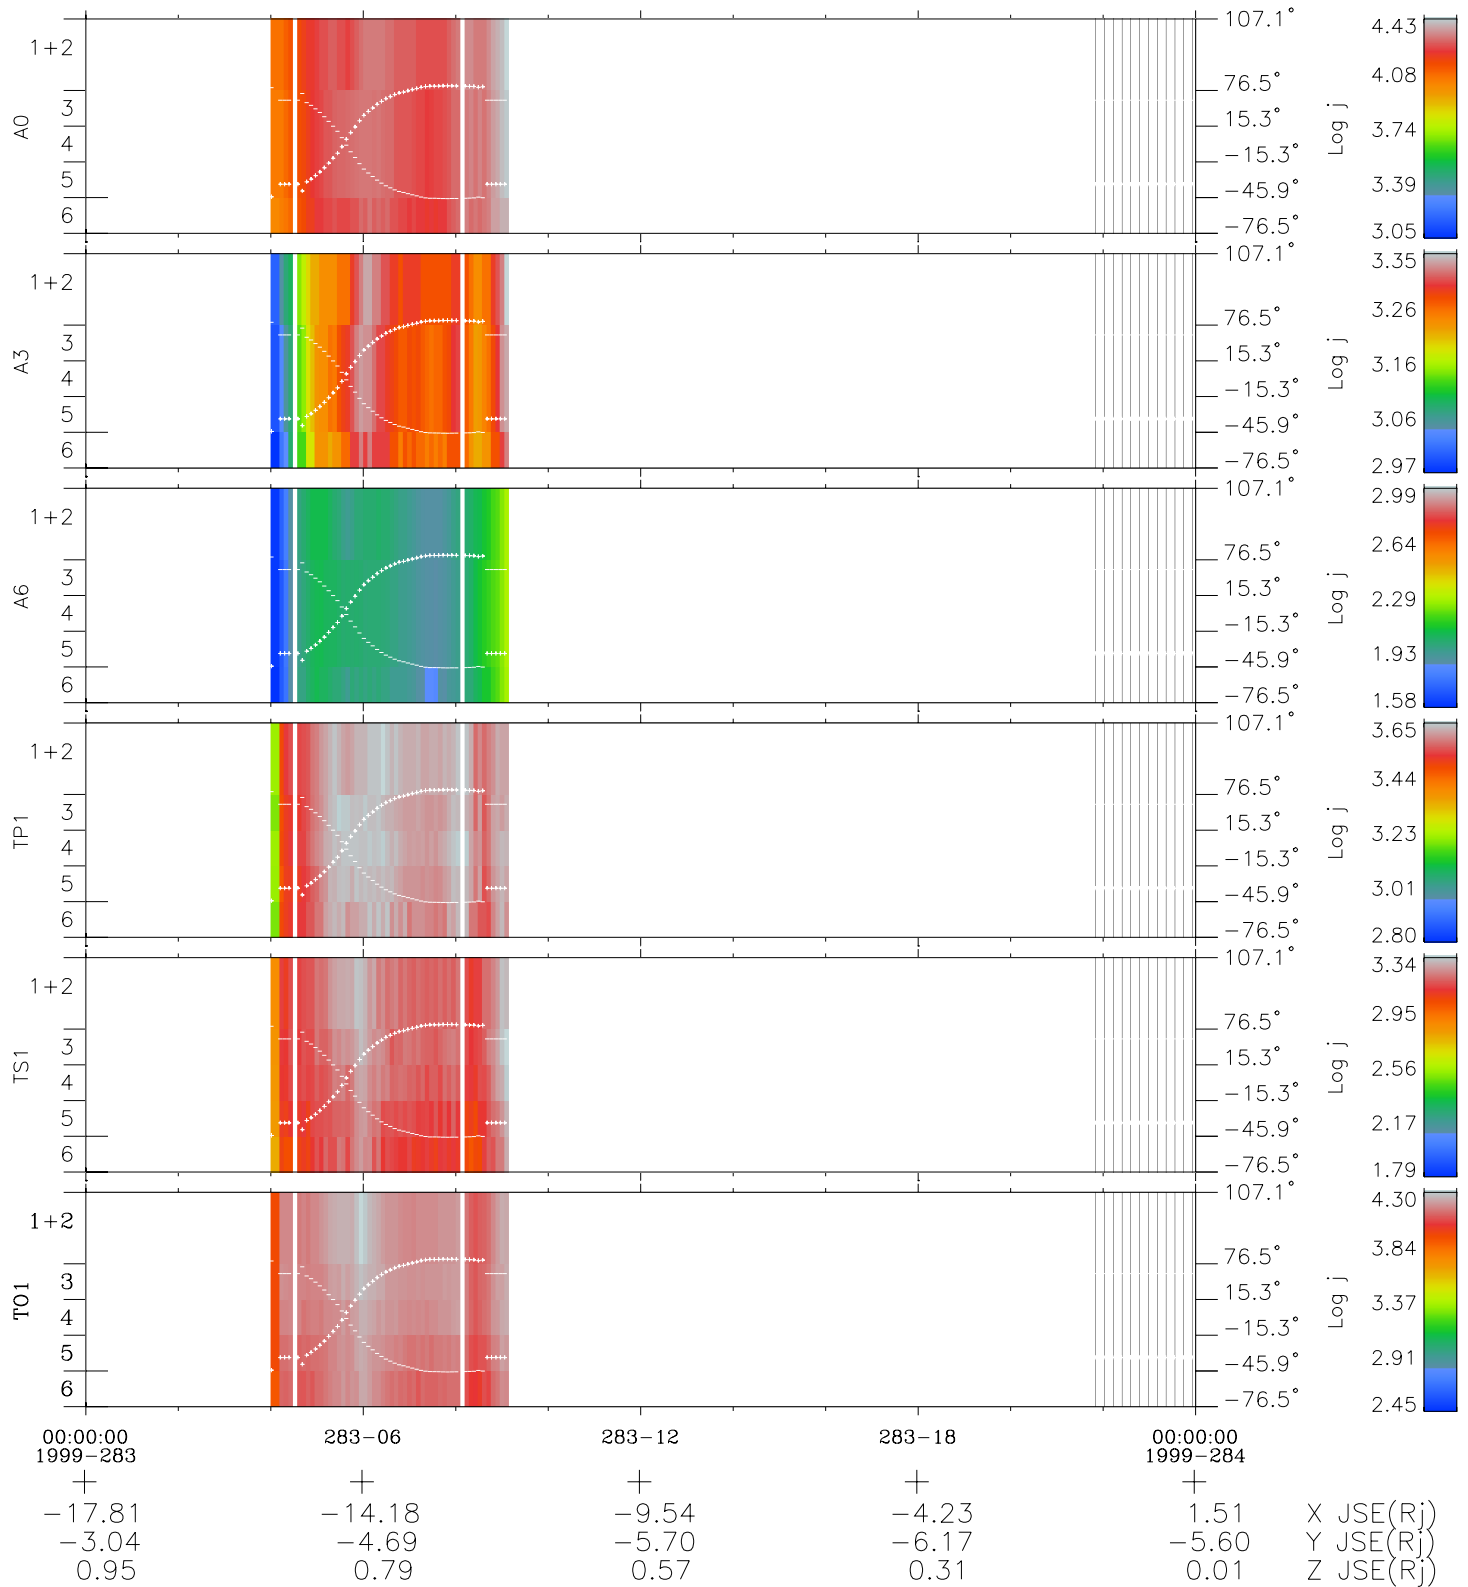

Galileo EPD Real Elevation Anisotropies 99283

Software Version: RTELEV_FLUX V 1.20
Data Production: 06-03-00
Plot Production: Mon Sep 17 01:22:34 2001
Color File: wondr3
Geofactor File: 1.1

- ◇ = Jupiter look direction
- = Corotation look direction