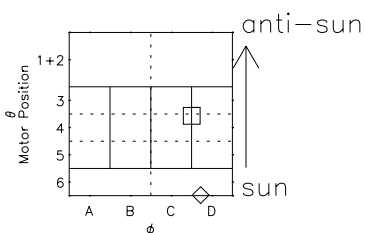

Galileo EPD Real Time Azimuth Anisotropies 99283

Software Version: RTAZIM_NORM V 1.20
Data Production: 06-03-00
Plot Production: Mon Sep 17 01:23:05 2001
Color File: wondr3
Geofactor File: 1.1

- ◇ = Jupiter look direction
- = Corotation look direction