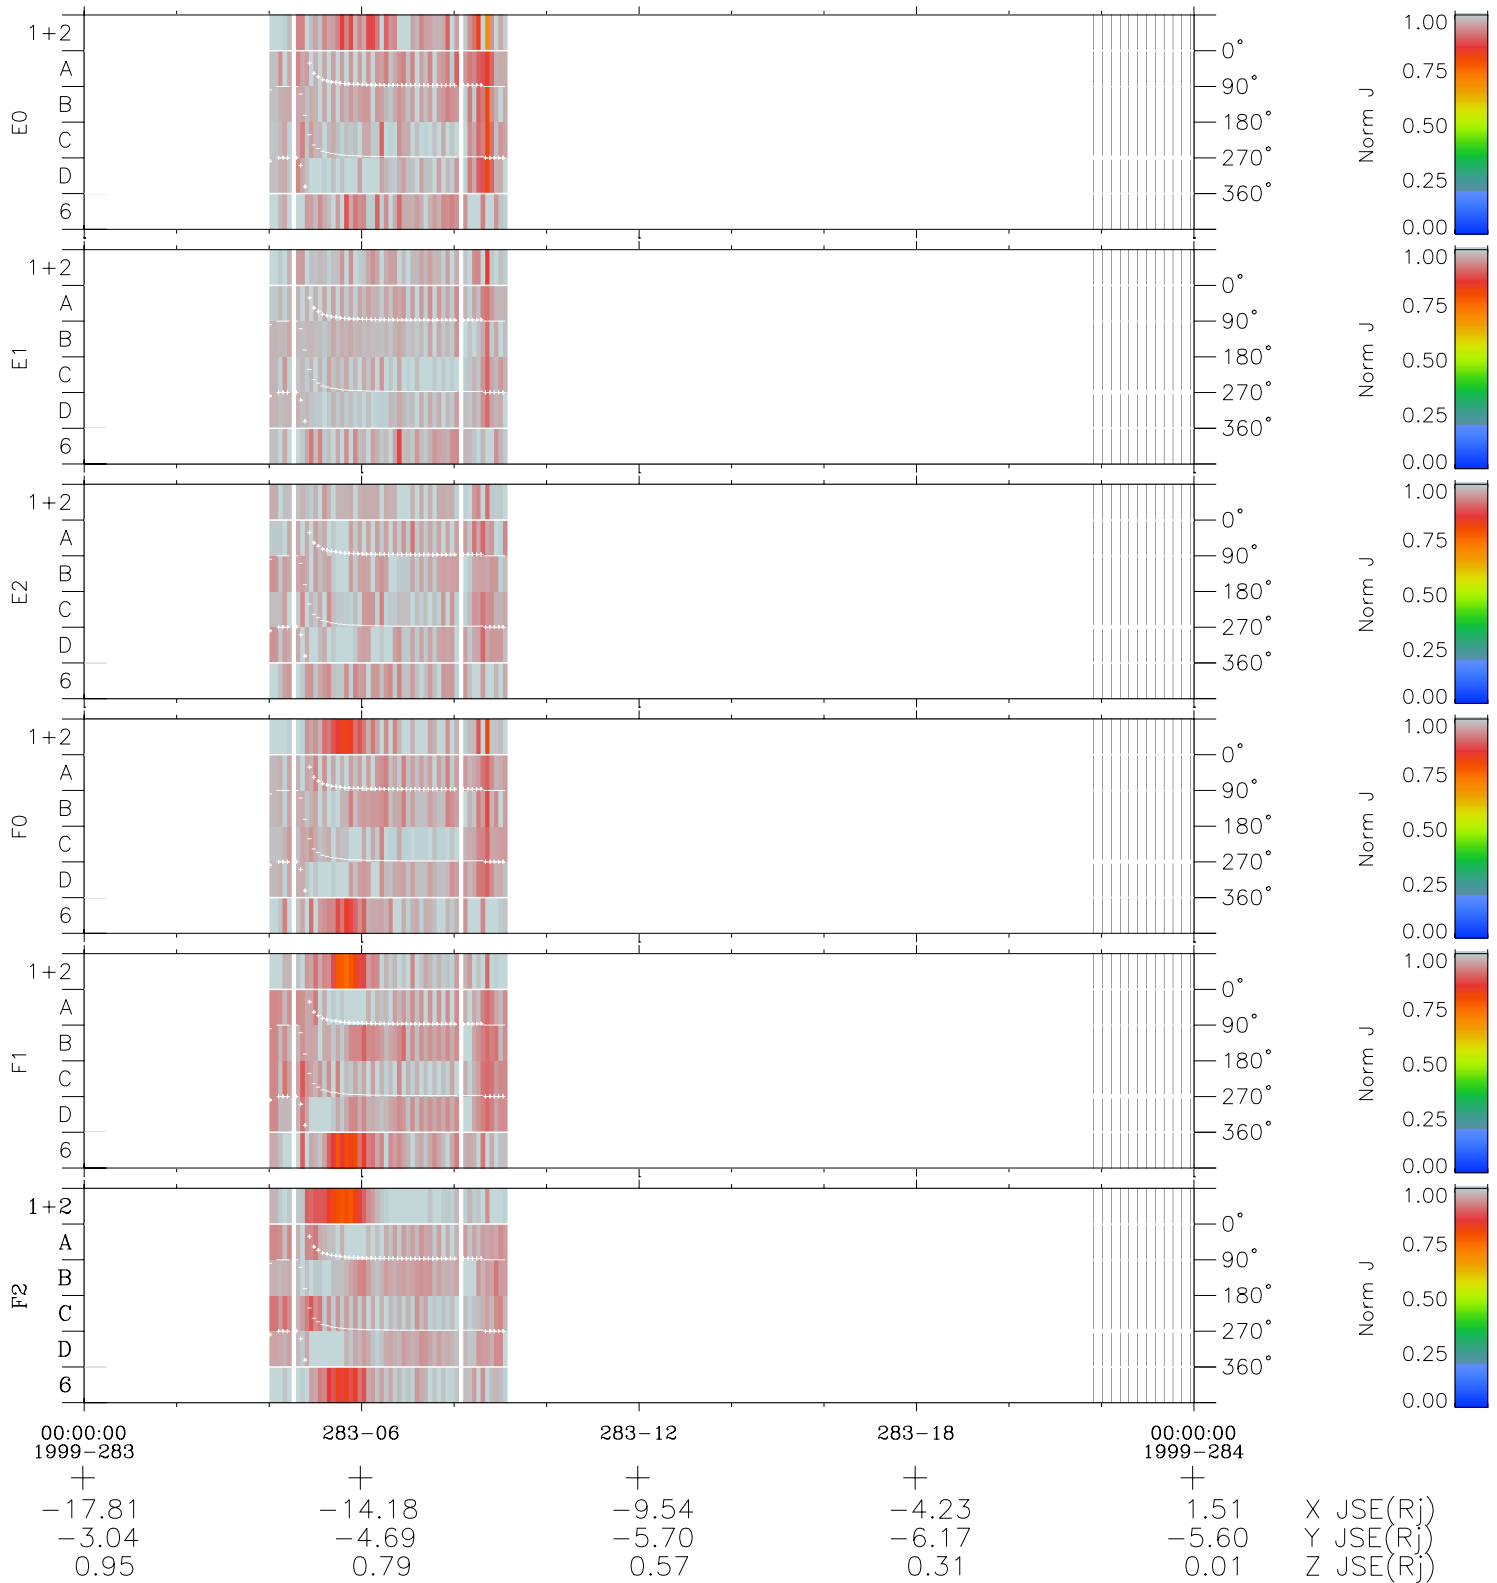

Galileo EPD Real Time Azimuth Anisotropies 99283

Software Version: RTAZIM_NORM V 1.20
Data Production: 06-03-00
Plot Production: Mon Sep 17 01:23:05 2001
Color File: wondr3
Geofactor File: 1.1

- ◇ = Jupiter look direction
- = Corotation look direction