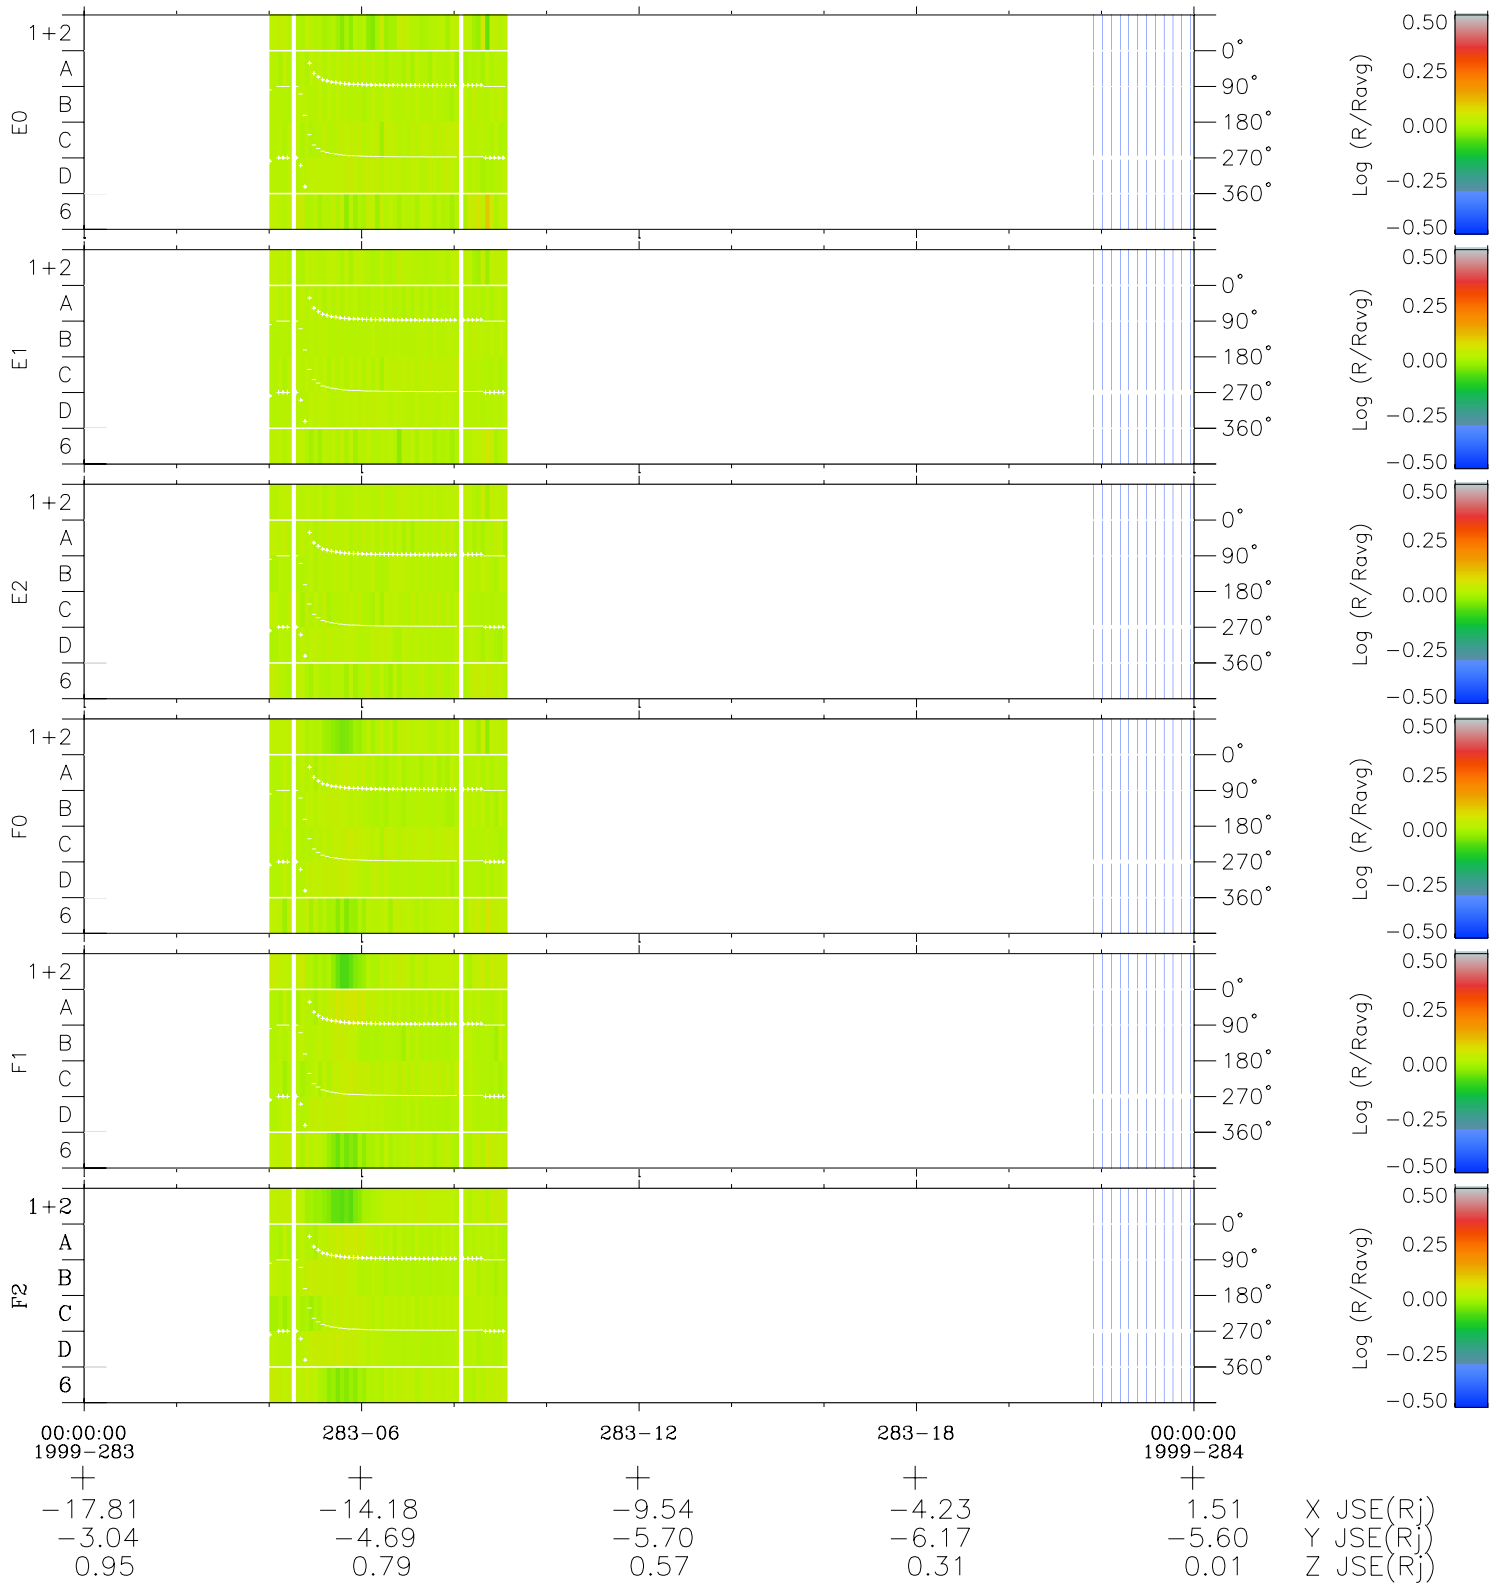

Galileo EPD Real Time Azimuth Anisotropies 99283

Software Version: RTAZIM_MEAN V 1.20
Data Production: 06-03-00
Plot Production: Mon Sep 17 01:22:52 2001
Color File: wondr3
Geofactor File: 1.1

- ◇ = Jupiter look direction
- = Corotation look direction