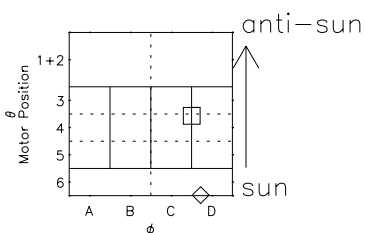

Galileo EPD Real Time Azimuth Anisotropies 99283

Software Version: RTAZIM_MEAN V 1.20
Data Production: 06-03-00
Plot Production: Mon Sep 17 01:22:52 2001
Color File: wondr3
Geofactor File: 1.1

- ◇ = Jupiter look direction
- = Corotation look direction