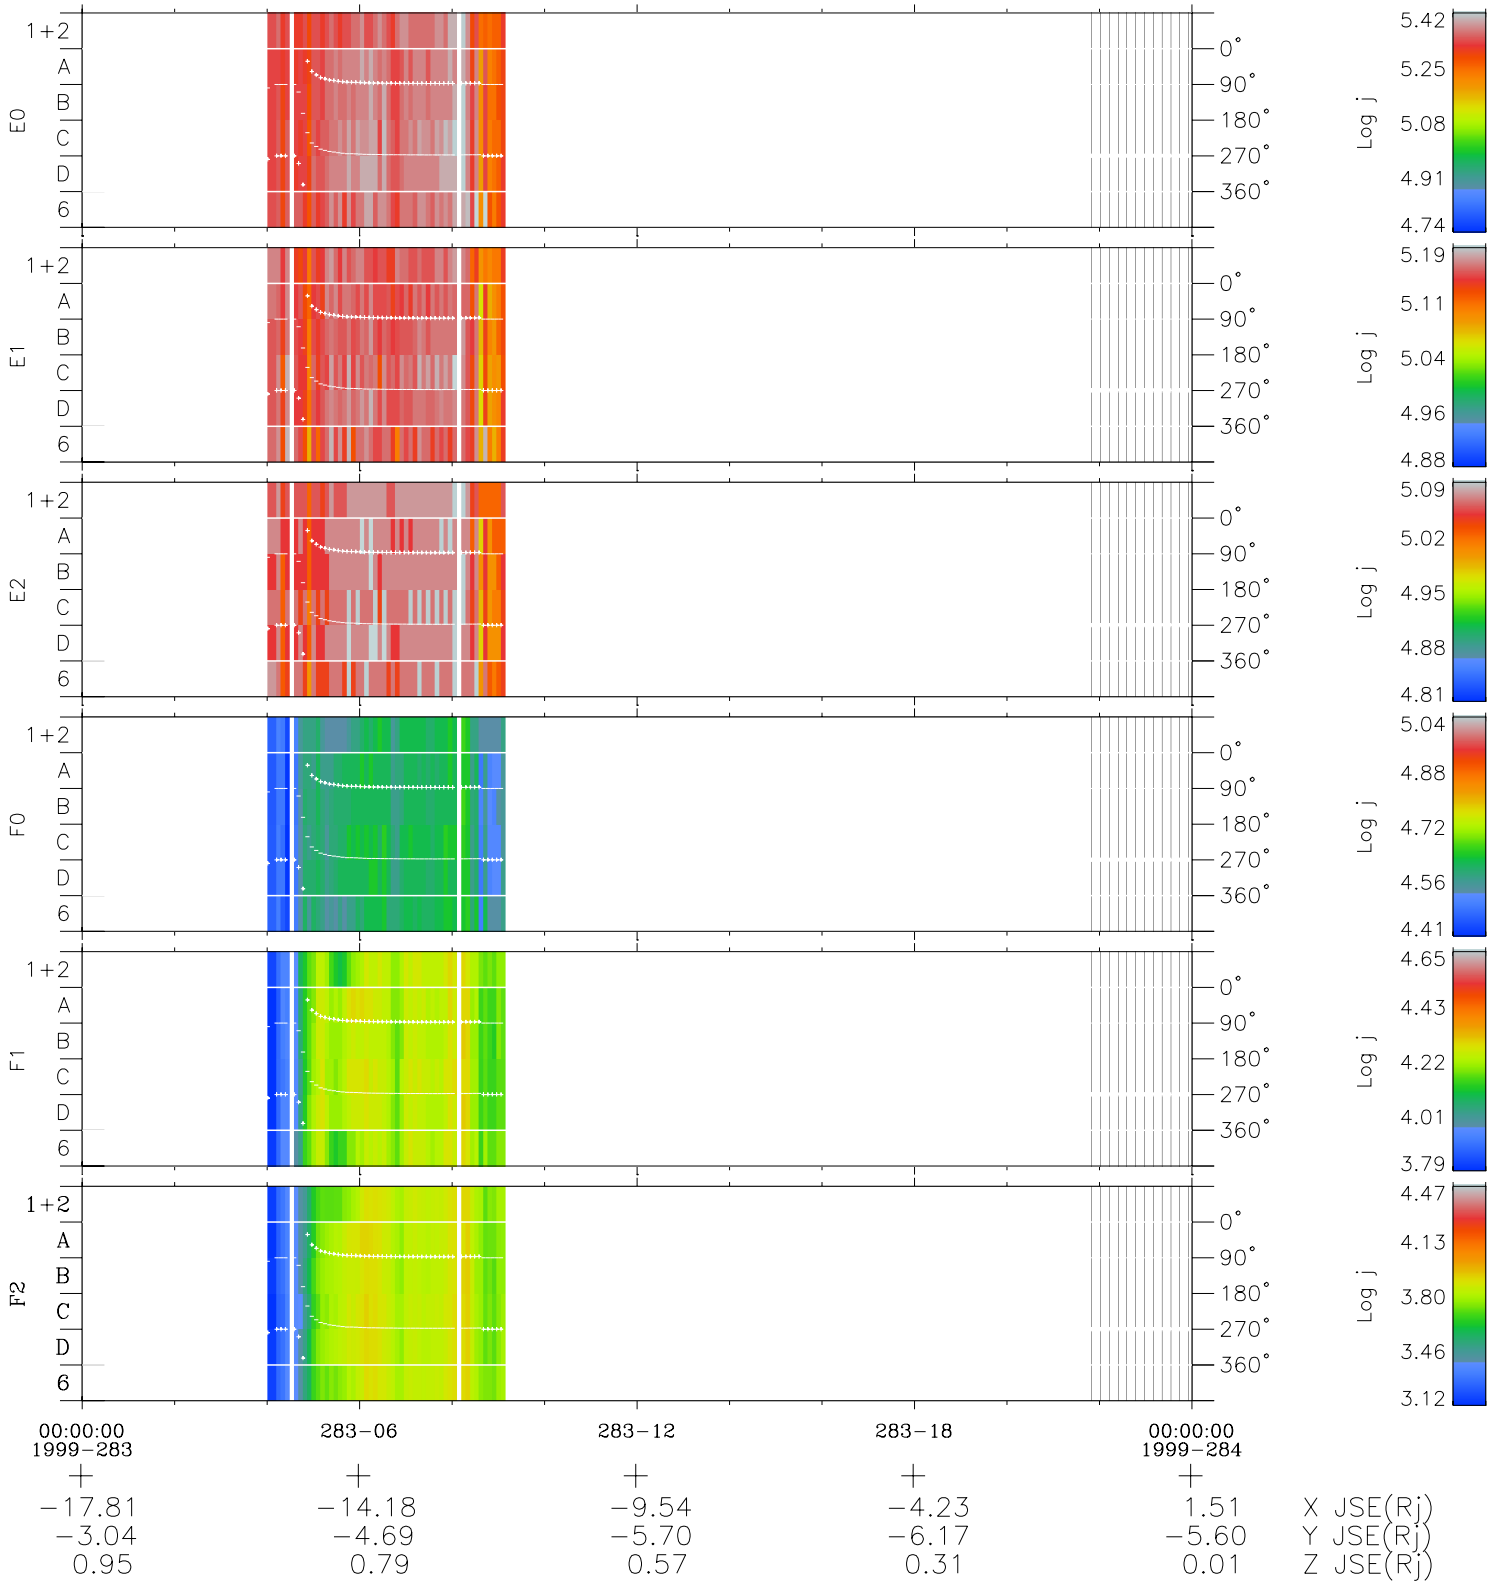

Galileo EPD Real Time Azimuth Anisotropies 99283

Software Version: RTAZIM_FLUX V 1.20
Data Production: 06-03-00
Plot Production: Mon Sep 17 01:22:59 2001
Color File: wondr3
Geofactor File: 1.1

◇ = Jupiter look direction
□ = Corotation look direction