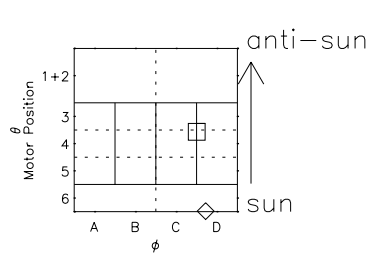

Galileo EPD Real Time Azimuth Anisotropies 99283

Software Version: RTAZIM_FLUX V 1.20
Data Production: 06-03-00
Plot Production: Mon Sep 17 01:22:59 2001
Color File: wondr3
Geofactor File: 1.1

◇ = Jupiter look direction
□ = Corotation look direction