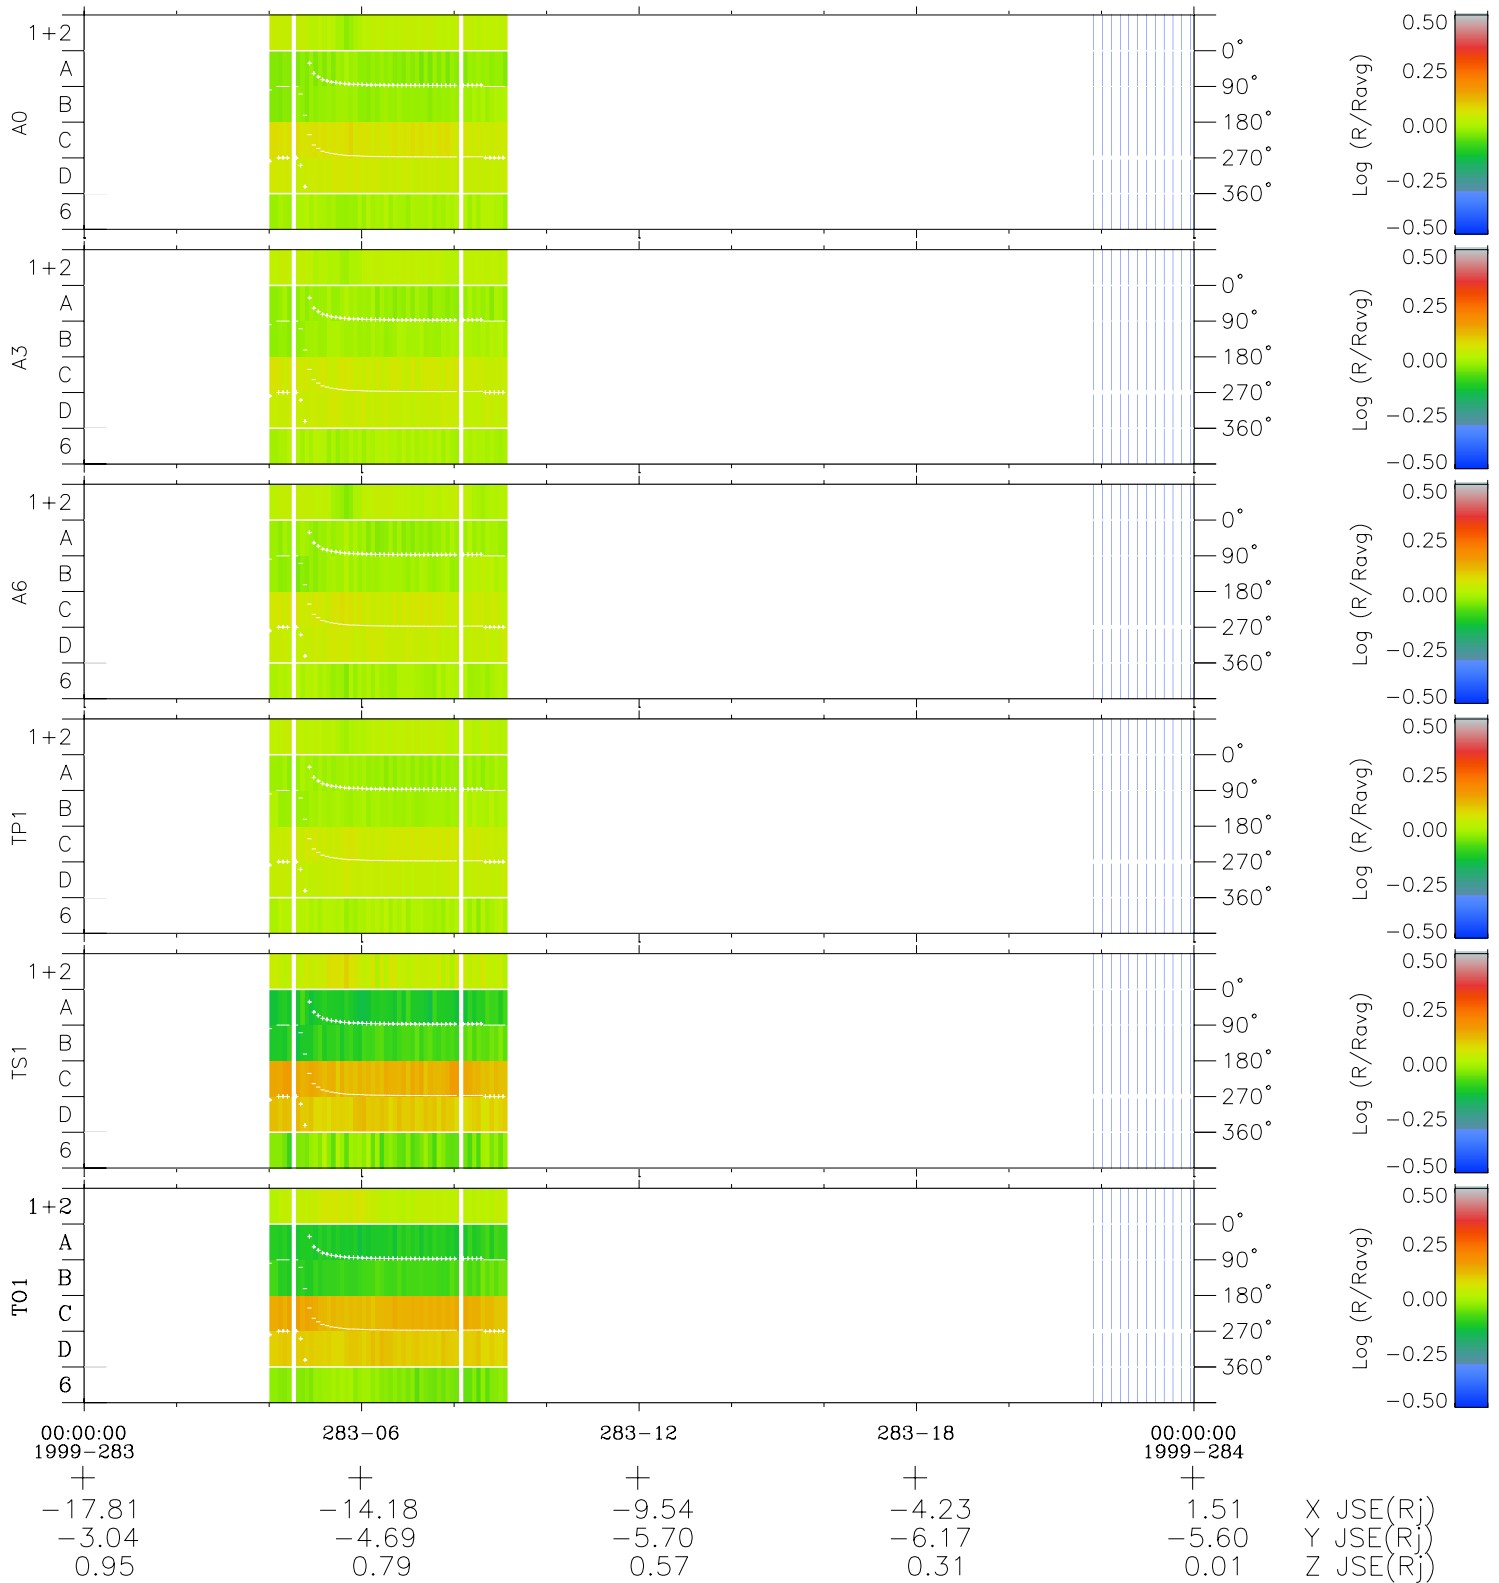

Galileo EPD Real Time Azimuth Anisotropies 99283

Software Version: RTAZIM_MEAN V 1.20
 Data Production: 06-03-00
 Plot Production: Mon Sep 17 01:22:48 2001
 Color File: wondr3
 Geofactor File: 1.1

- ◇ = Jupiter look direction
- = Corotation look direction