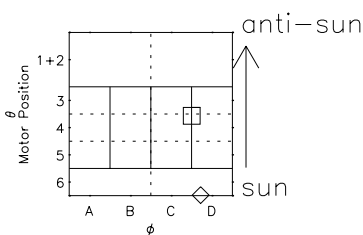

Galileo EPD Real Time Azimuth Anisotropies 99283

Software Version: RTAZIM_MEAN V 1.20
 Data Production: 06-03-00
 Plot Production: Mon Sep 17 01:22:48 2001
 Color File: wondr3
 Geofactor File: 1.1

- ◇ = Jupiter look direction
- = Corotation look direction