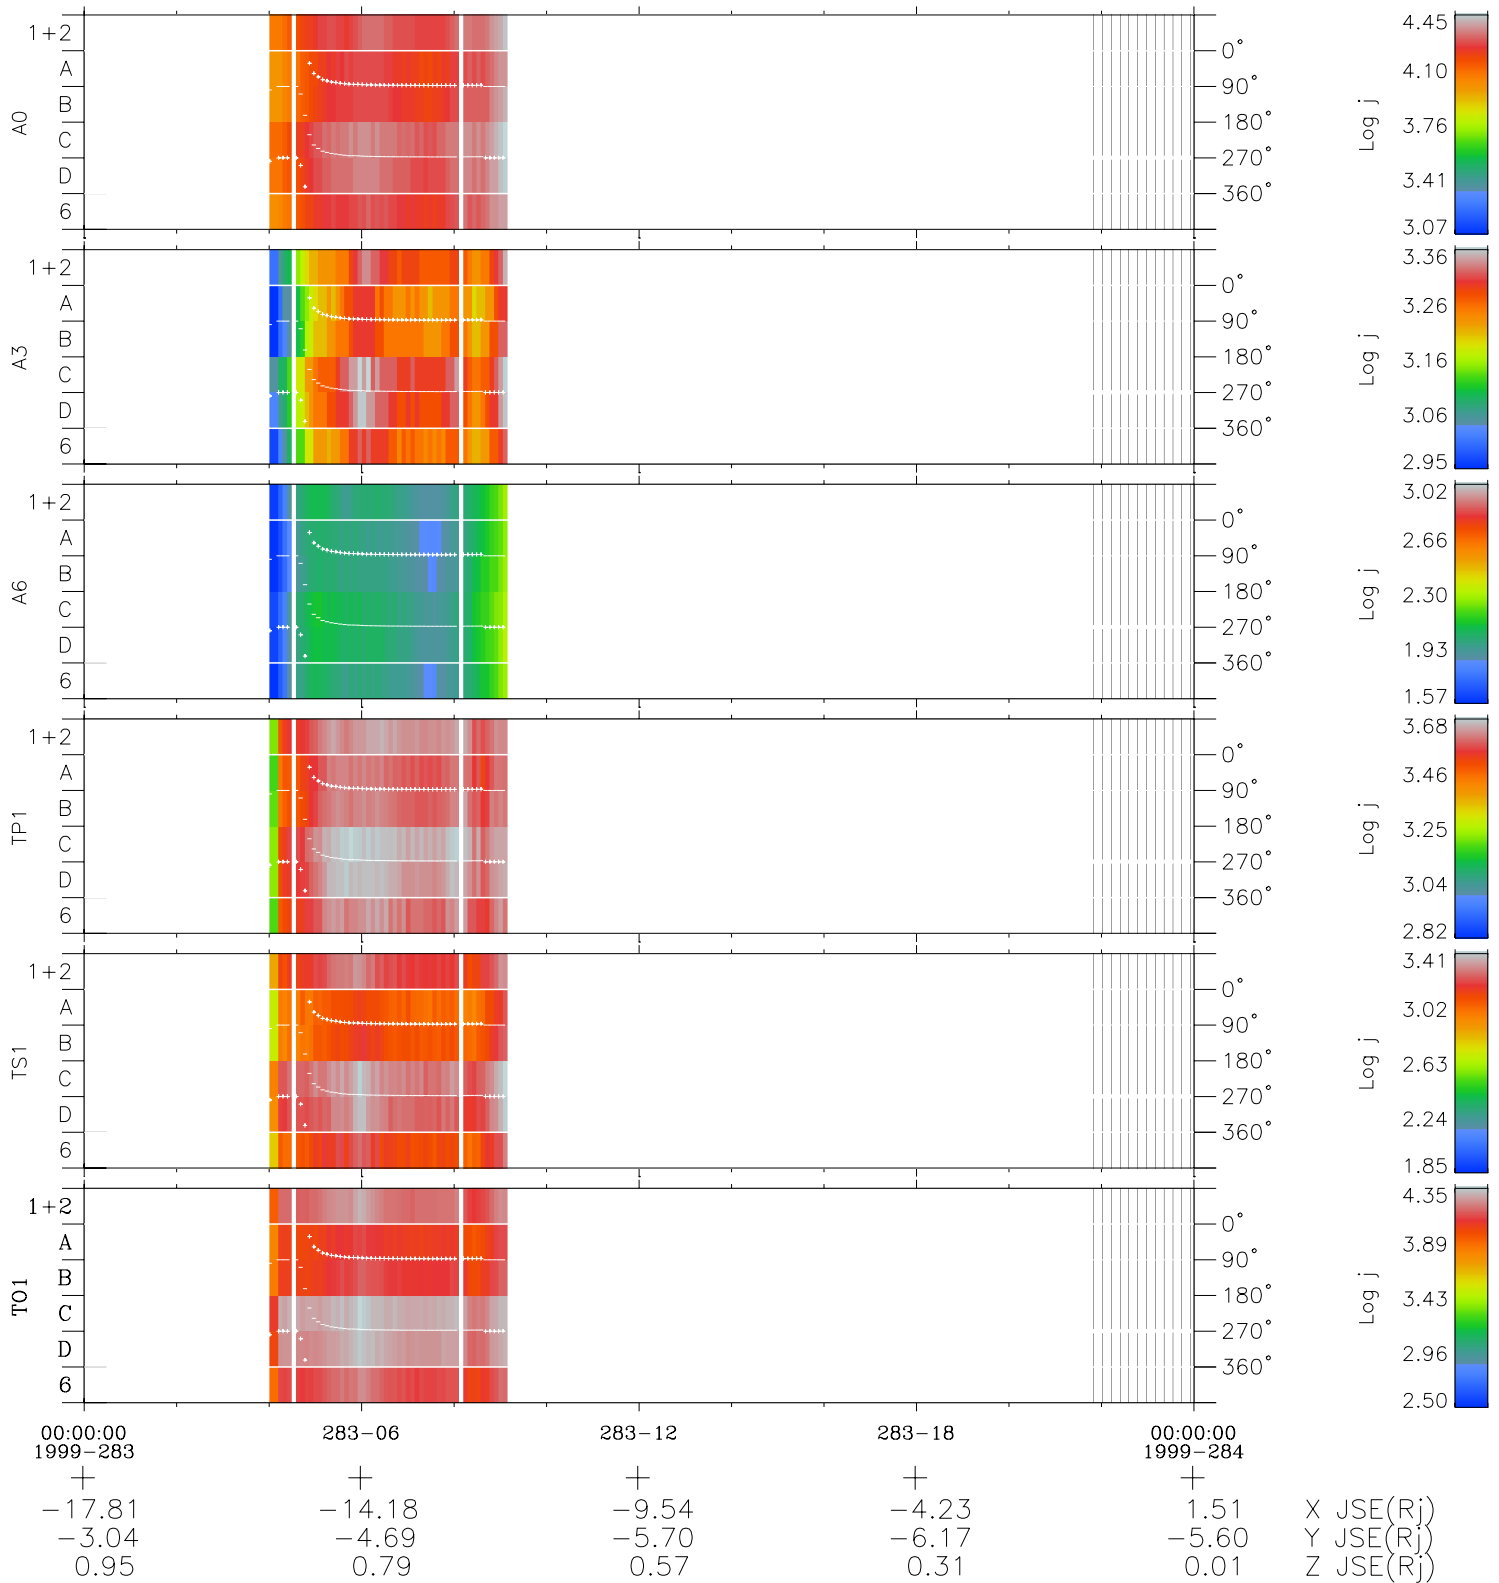

Galileo EPD Real Time Azimuth Anisotropies 99283

Software Version: RTAZIM_FLUX V 1.20
Data Production: 06-03-00
Plot Production: Mon Sep 17 01:22:55 2001
Color File: wondr3
Geofactor File: 1.1

◇ = Jupiter look direction
□ = Corotation look direction