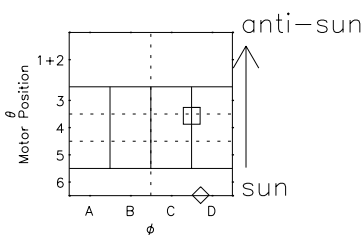

Galileo EPD Real Time Azimuth Anisotropies 99283

Software Version: RTAZIM_FLUX V 1.20
Data Production: 06-03-00
Plot Production: Mon Sep 17 01:22:55 2001
Color File: wondr3
Geofactor File: 1.1

◇ = Jupiter look direction
□ = Corotation look direction