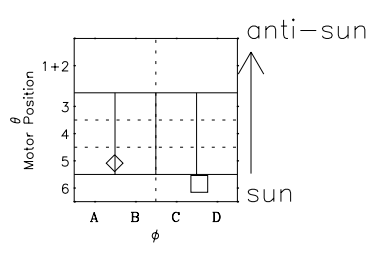

Galileo EPD Real Time Omni Spectrum 99270

Software Version: RTSPEC_OMNI V 1.20
 Data Production: 26-03-01
 Plot Production: Mon Sep 17 01:15:26 2001
 Color File: wondr3
 Geofactor File: 1.1

◇ = Jupiter look direction
 □ = Corotation look direction