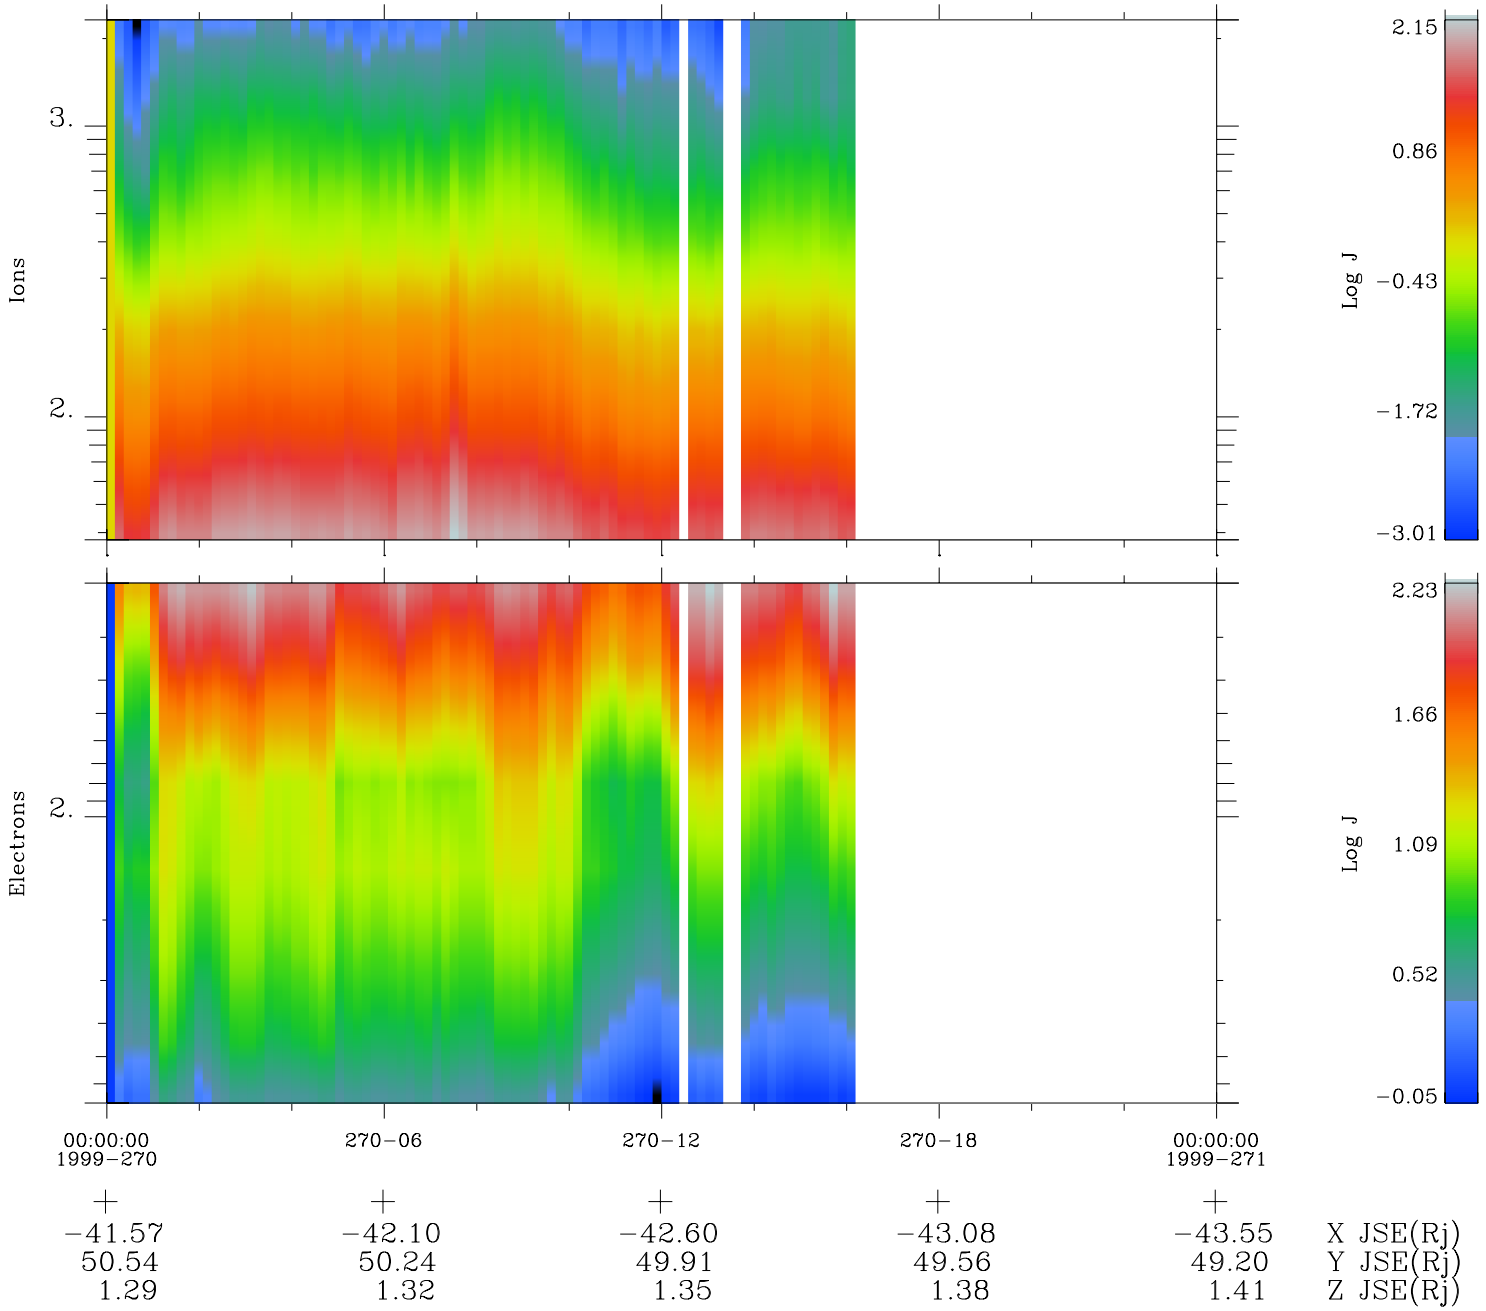

Galileo EPD Real Time Omni Spectrum 99270

Software Version: RTSPEC_OMNI V 1.20
 Data Production: 26-03-01
 Plot Production: Mon Sep 17 01:15:26 2001
 Color File: wondr3
 Geofactor File: 1.1

◇ = Jupiter look direction
 □ = Corotation look direction